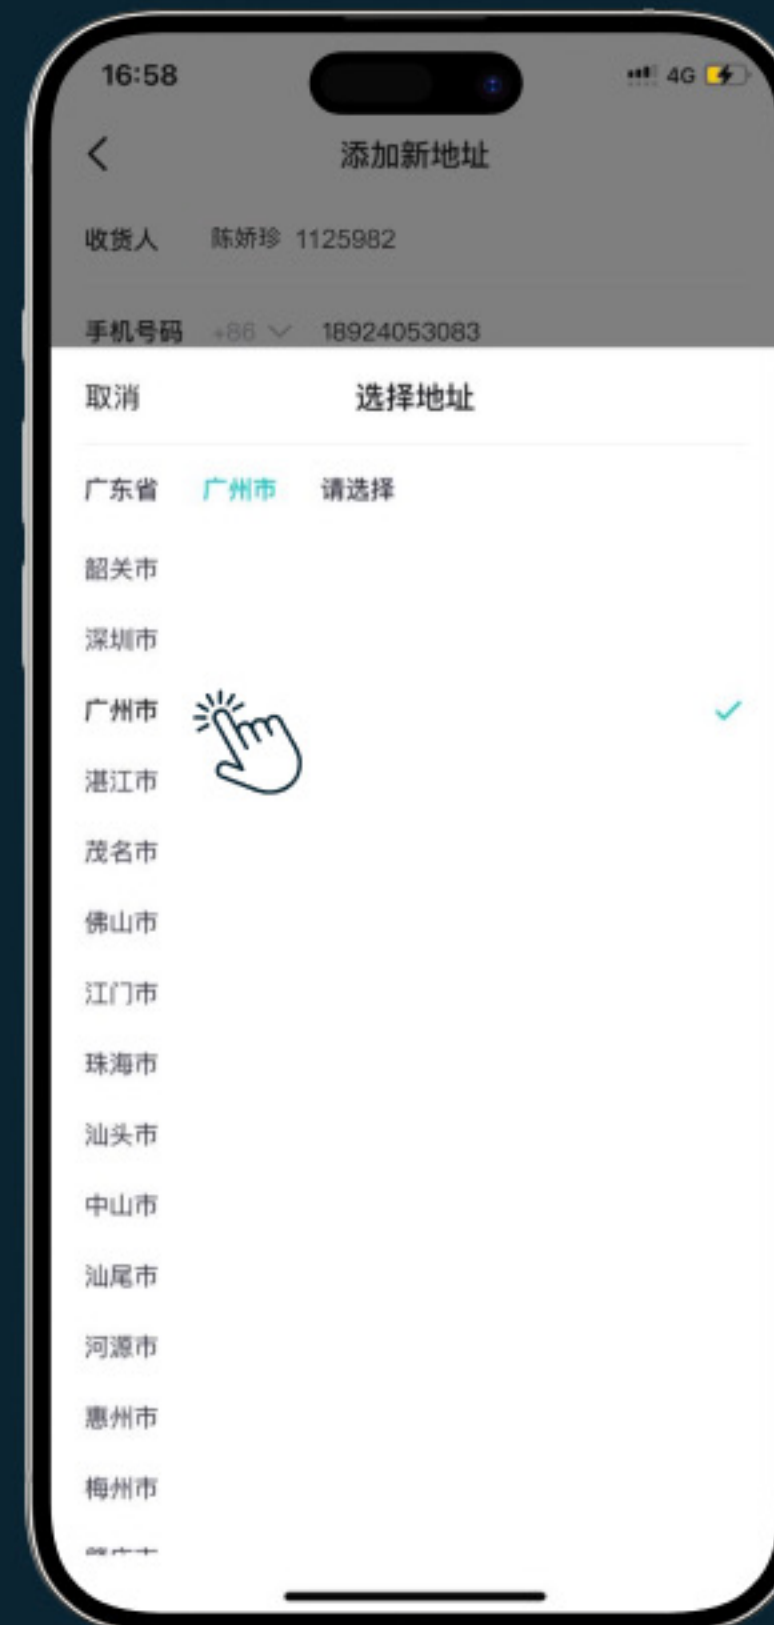

ADD THE ADDRESS OF THE MEEEST CHINA WAREHOUSE AS THE DELIVERY ADDRESS FOR CHINA

- In the second tab, select the fourth character (the first selected province is Guangdong from the previous section) - **Guangzhou city** 广州市
- In the third tab, select the fifth character - **Panyu district** 番禺区
- In the fourth tab, select the tenth character - **Junshan sub-district** 钟村街道