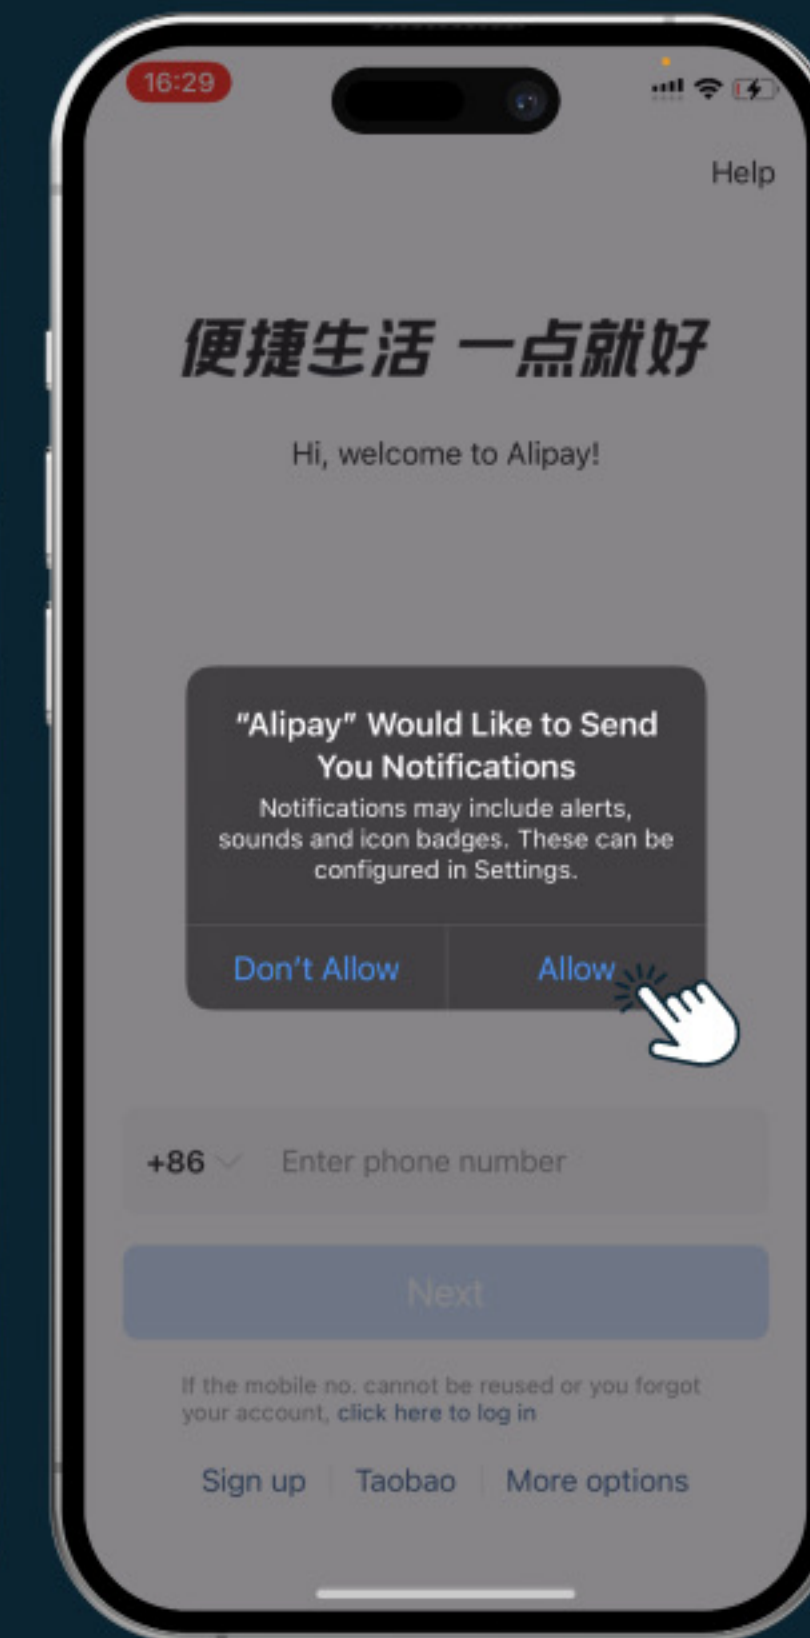

CREATING AN ALIPAY ACCOUNT

The account creation process is the same as in the Taobao instruction.

- 1 Find the Alipay app in the App Store and download it.

Alipay

CREATING AN ALIPAY ACCOUNT

- 2 Open the app and press the blue button.
- 3 Agree to the privacy policy.
- 4 Allow or deny notifications.