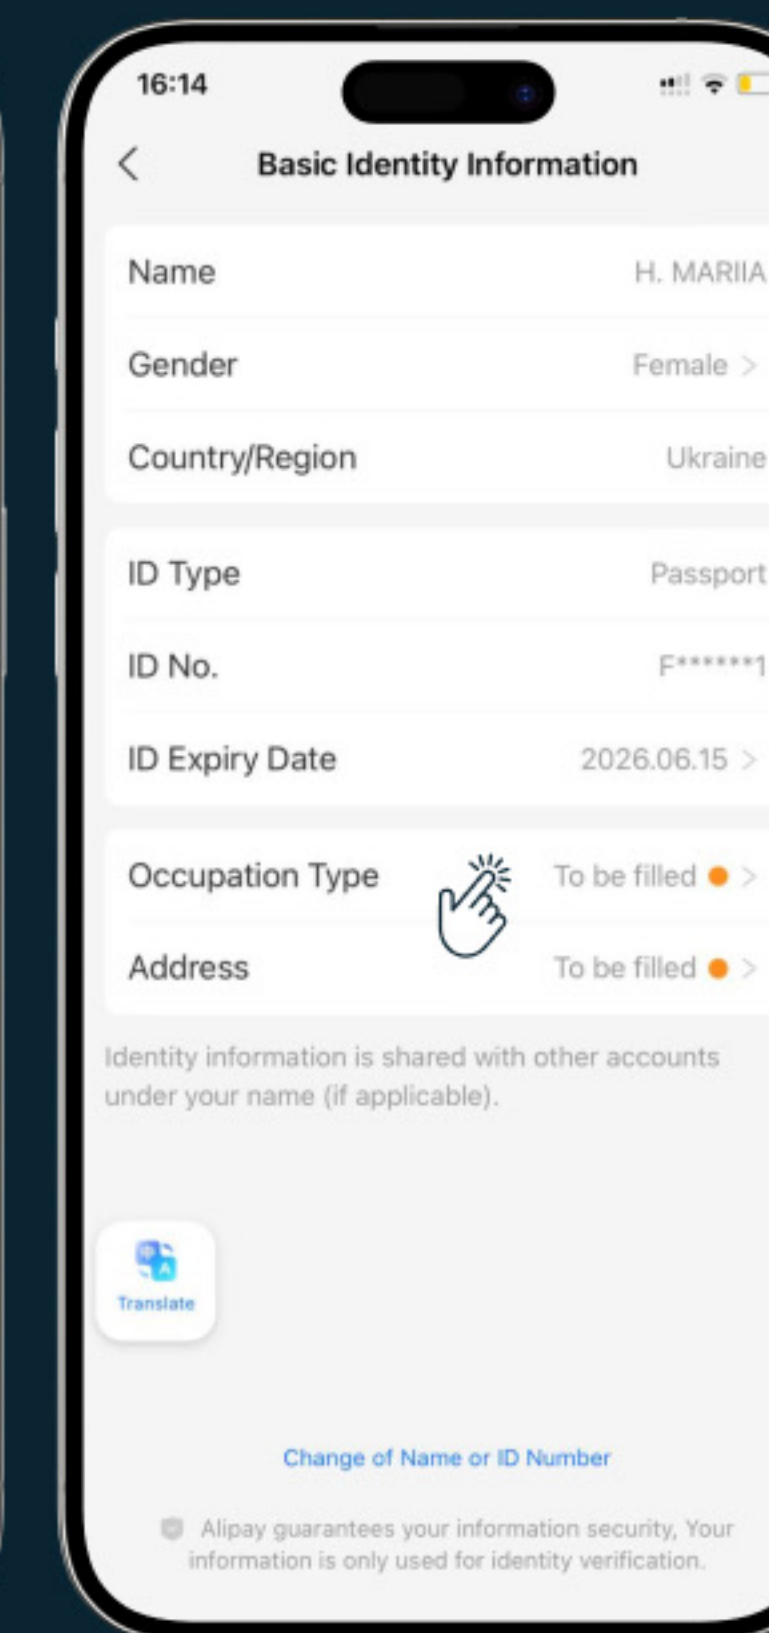

VERIFY YOUR ACCOUNT USING YOUR INTERNATIONAL PASSPORT

4. Scan or fill in the details of your international passport

5. From the "Account and Security" tab, go back to the "Identity Information" section

6. Add other basic information highlighted in yellow: employment type, and address

Passport

Basic Identify Information Update 2 Items >

Occupation Type To be filled >

Address To be filled >