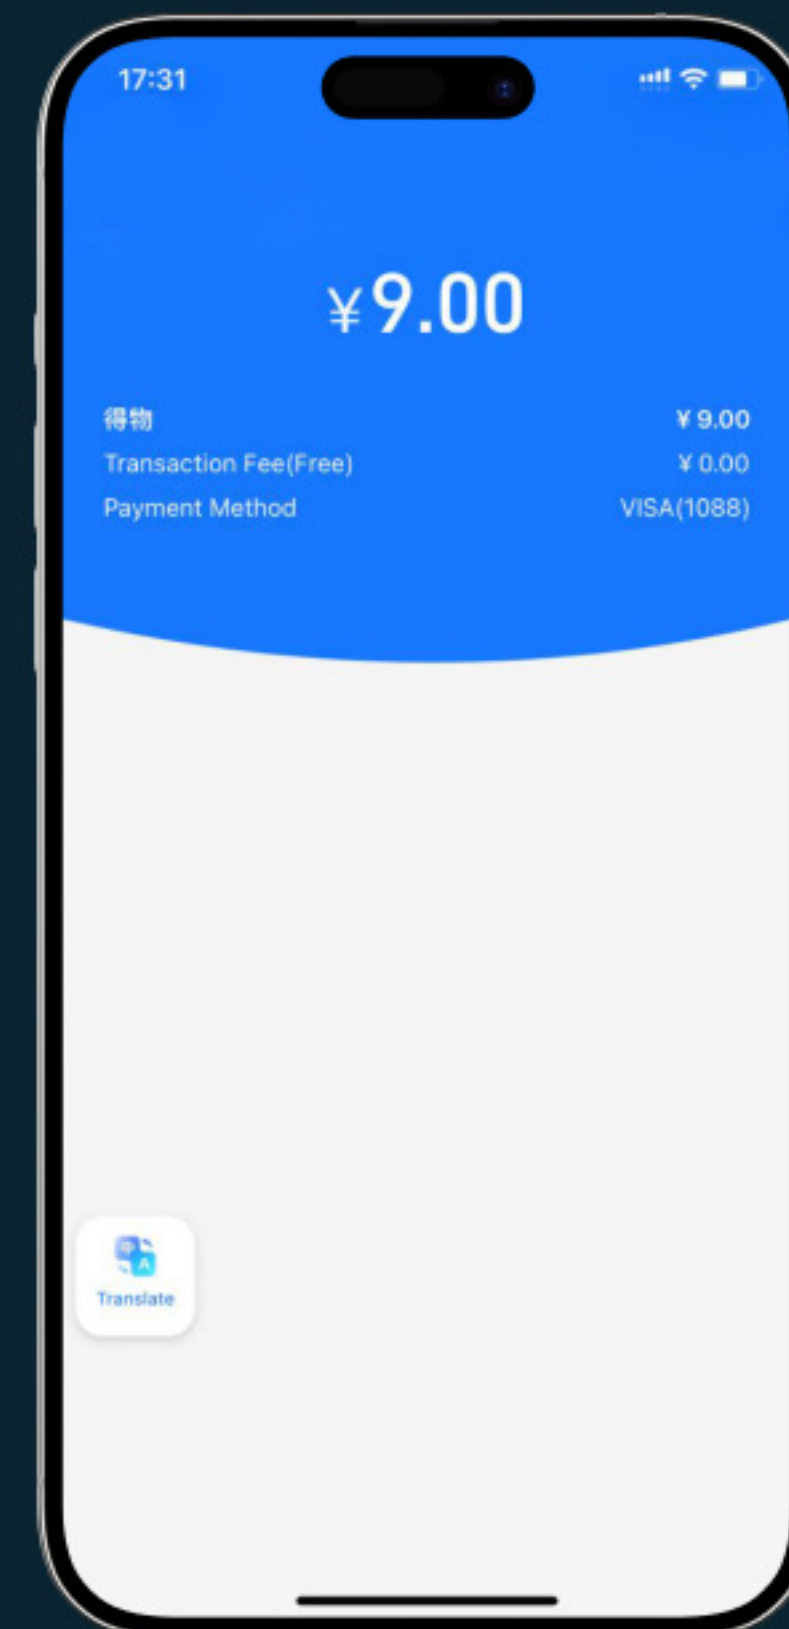

PURCHASE ON POIZON

Meest
China

- ➔ You will be automatically redirected to the Alipay application. Press the blue button to make the payment.
- ➔ Your order is paid.
- ➔ POIZON congratulates you on your first purchase.