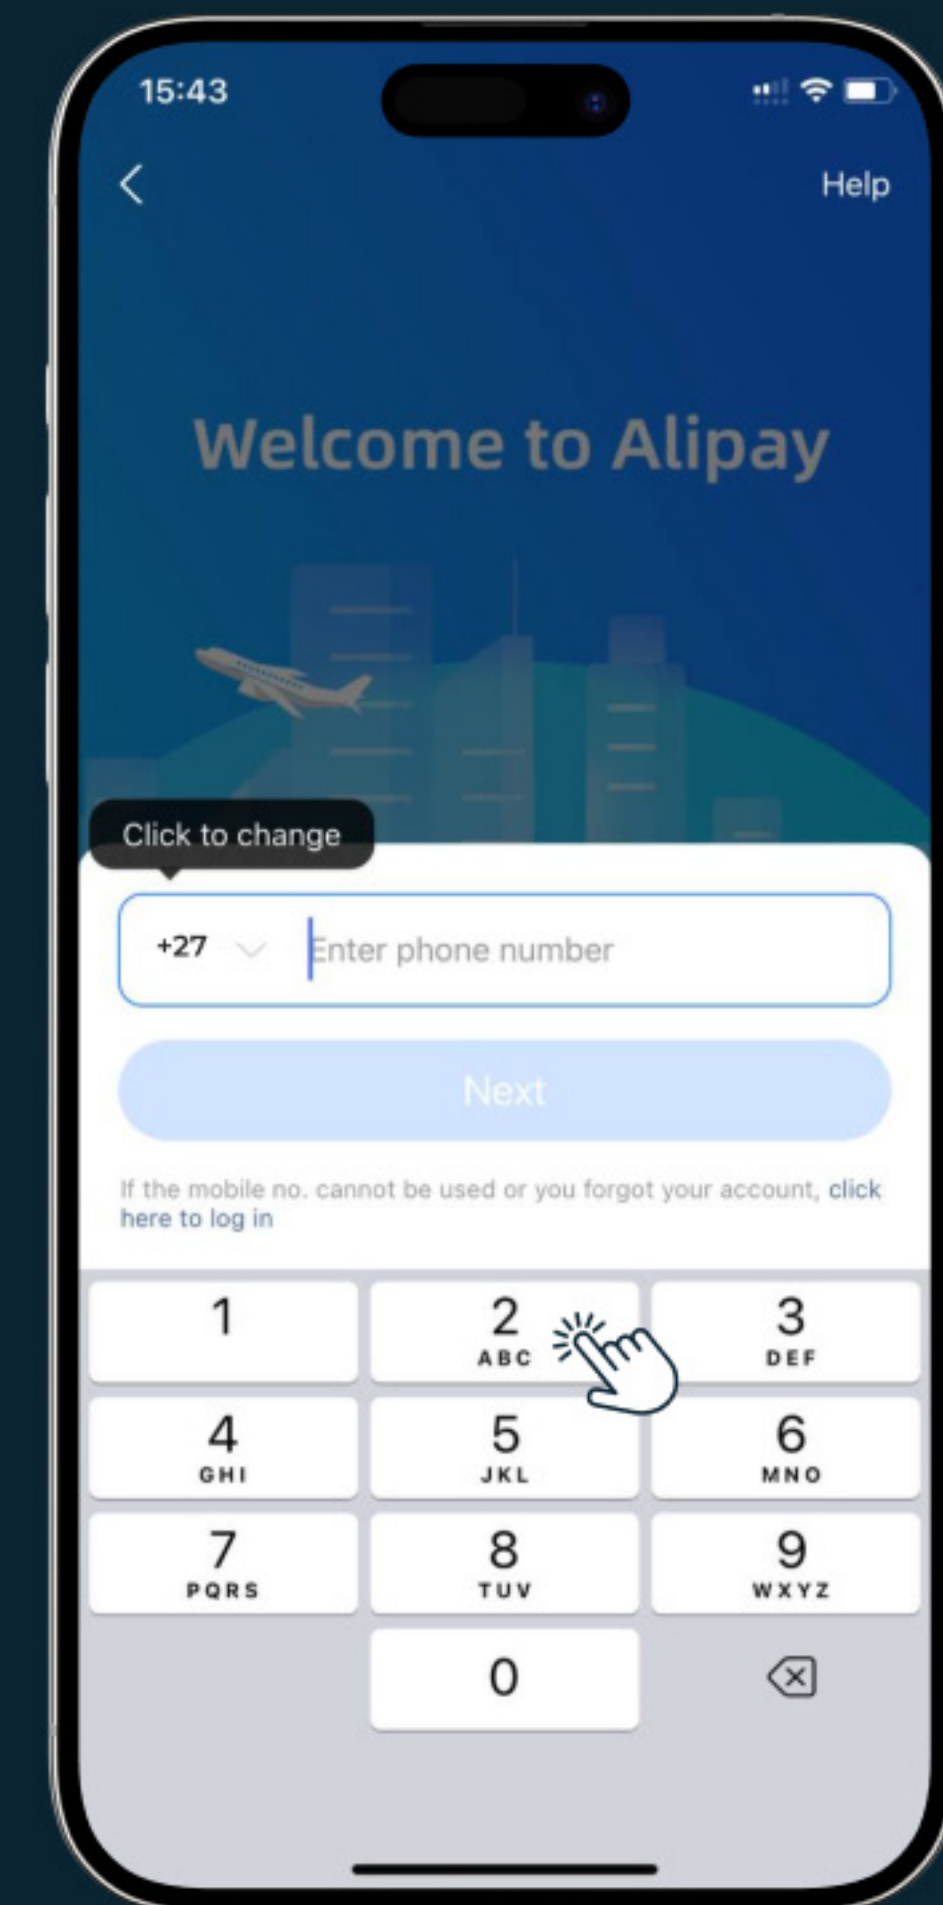

CREATING AN ALIPAY ACCOUNT

1. 5 Select your country code from the list.
2. 6 Enter your phone number.