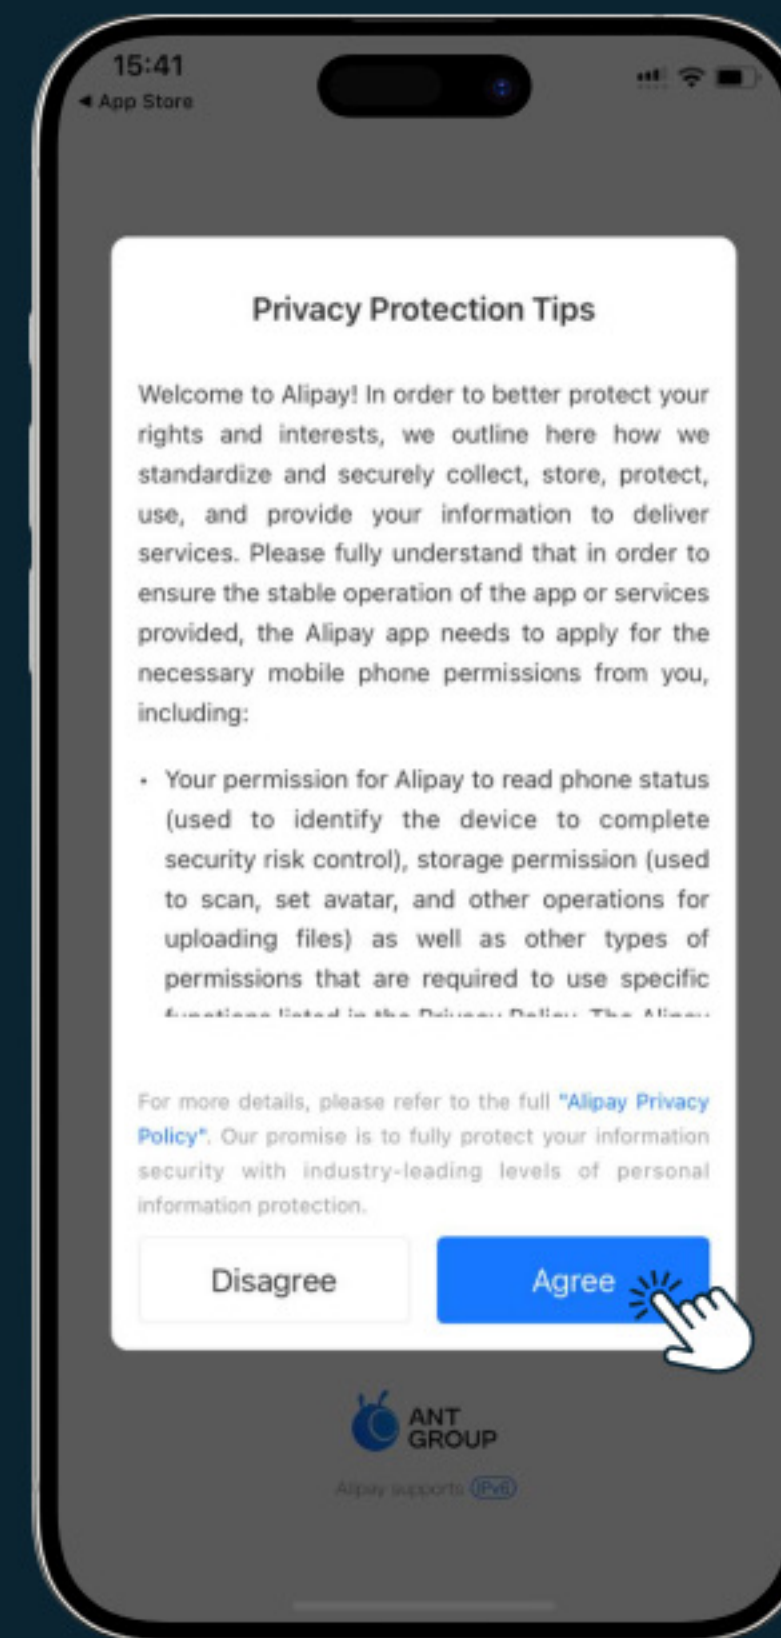

CREATING AN ALIPAY ACCOUNT

The account creation process is the same as in the Taobao instruction.

- 1 Find the Alipay app in the App Store and download it.

Alipay

CREATING AN ALIPAY ACCOUNT

- 2 Open the app and press the blue button.
- 3 Agree to the privacy policy.
- 4 Allow or deny notifications.