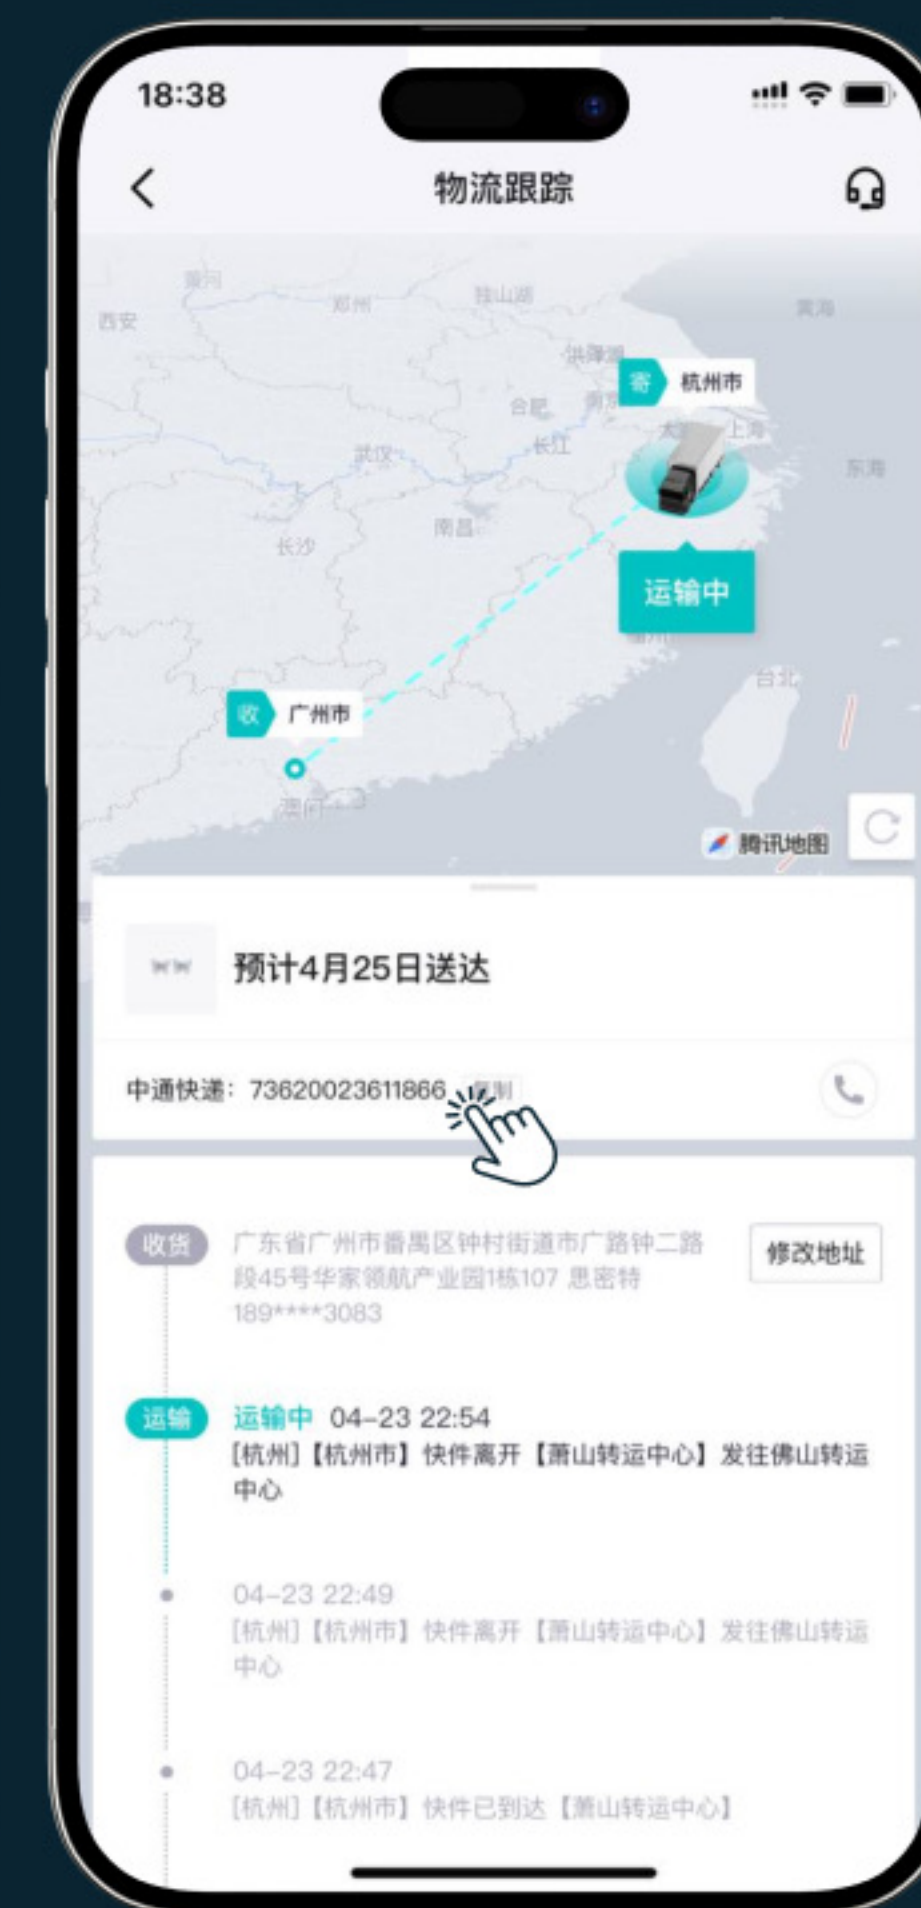

TRACKING NUMBER OF THE DISPATCHED ITEM

Meest
China

3 Here you can track the shipment

4 Tracking number can be marked with several letters and numbers or just numbers

5 Click on the characters to copy the tracking number

You need to register the tracking number in the Meest China application or account.