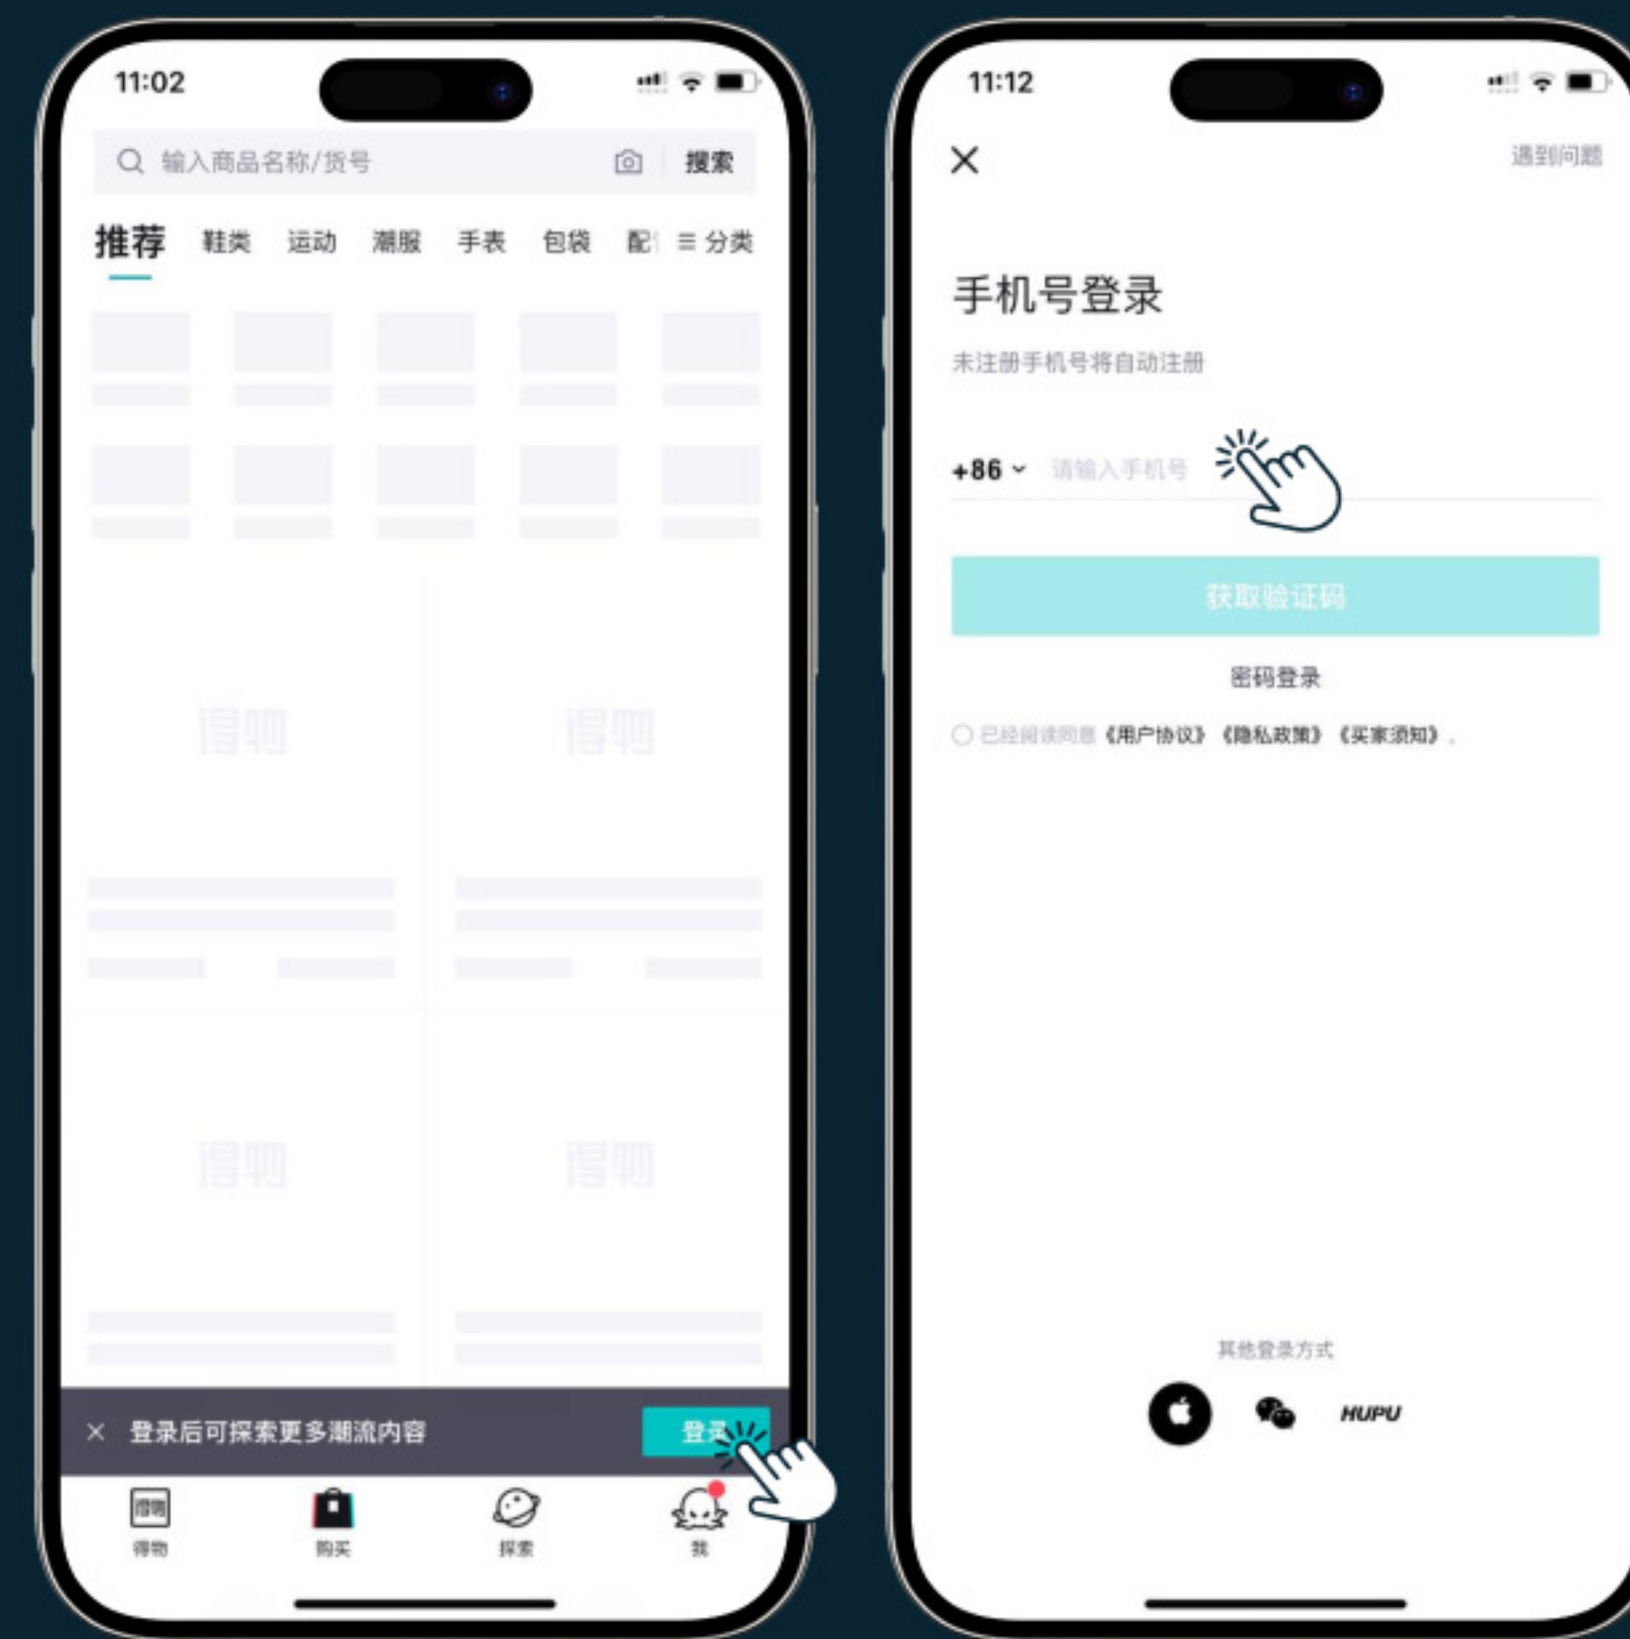

REGISTRATION

1

Download the application from the App Store.
The Chinese version of POIZON is not available on Google Play.

REGISTRATION

Meest
China

2 Agree to a Privacy Policy.

3 Click on "Log in" button.

REGISTRATION

4 Select country code.

5 Enter your phone number.

6 Agree to the platform's privacy policy.

✔ 已经阅读同意《用户协议》《隐私政策》《买家须知》。

7 Press the bright button "Get confirmation code".

REGISTRATION

8

Enter the code.

Congratulations! You are registered on the POIZON marketplace.

Meest
China

PLATFORM INTERFACE

Meest
China

ON THE FIRST TAB,  you will see reviews of various products, sorted by relevant categories. To view them, swipe left on the top bar with characters or open all by pressing the arrow.