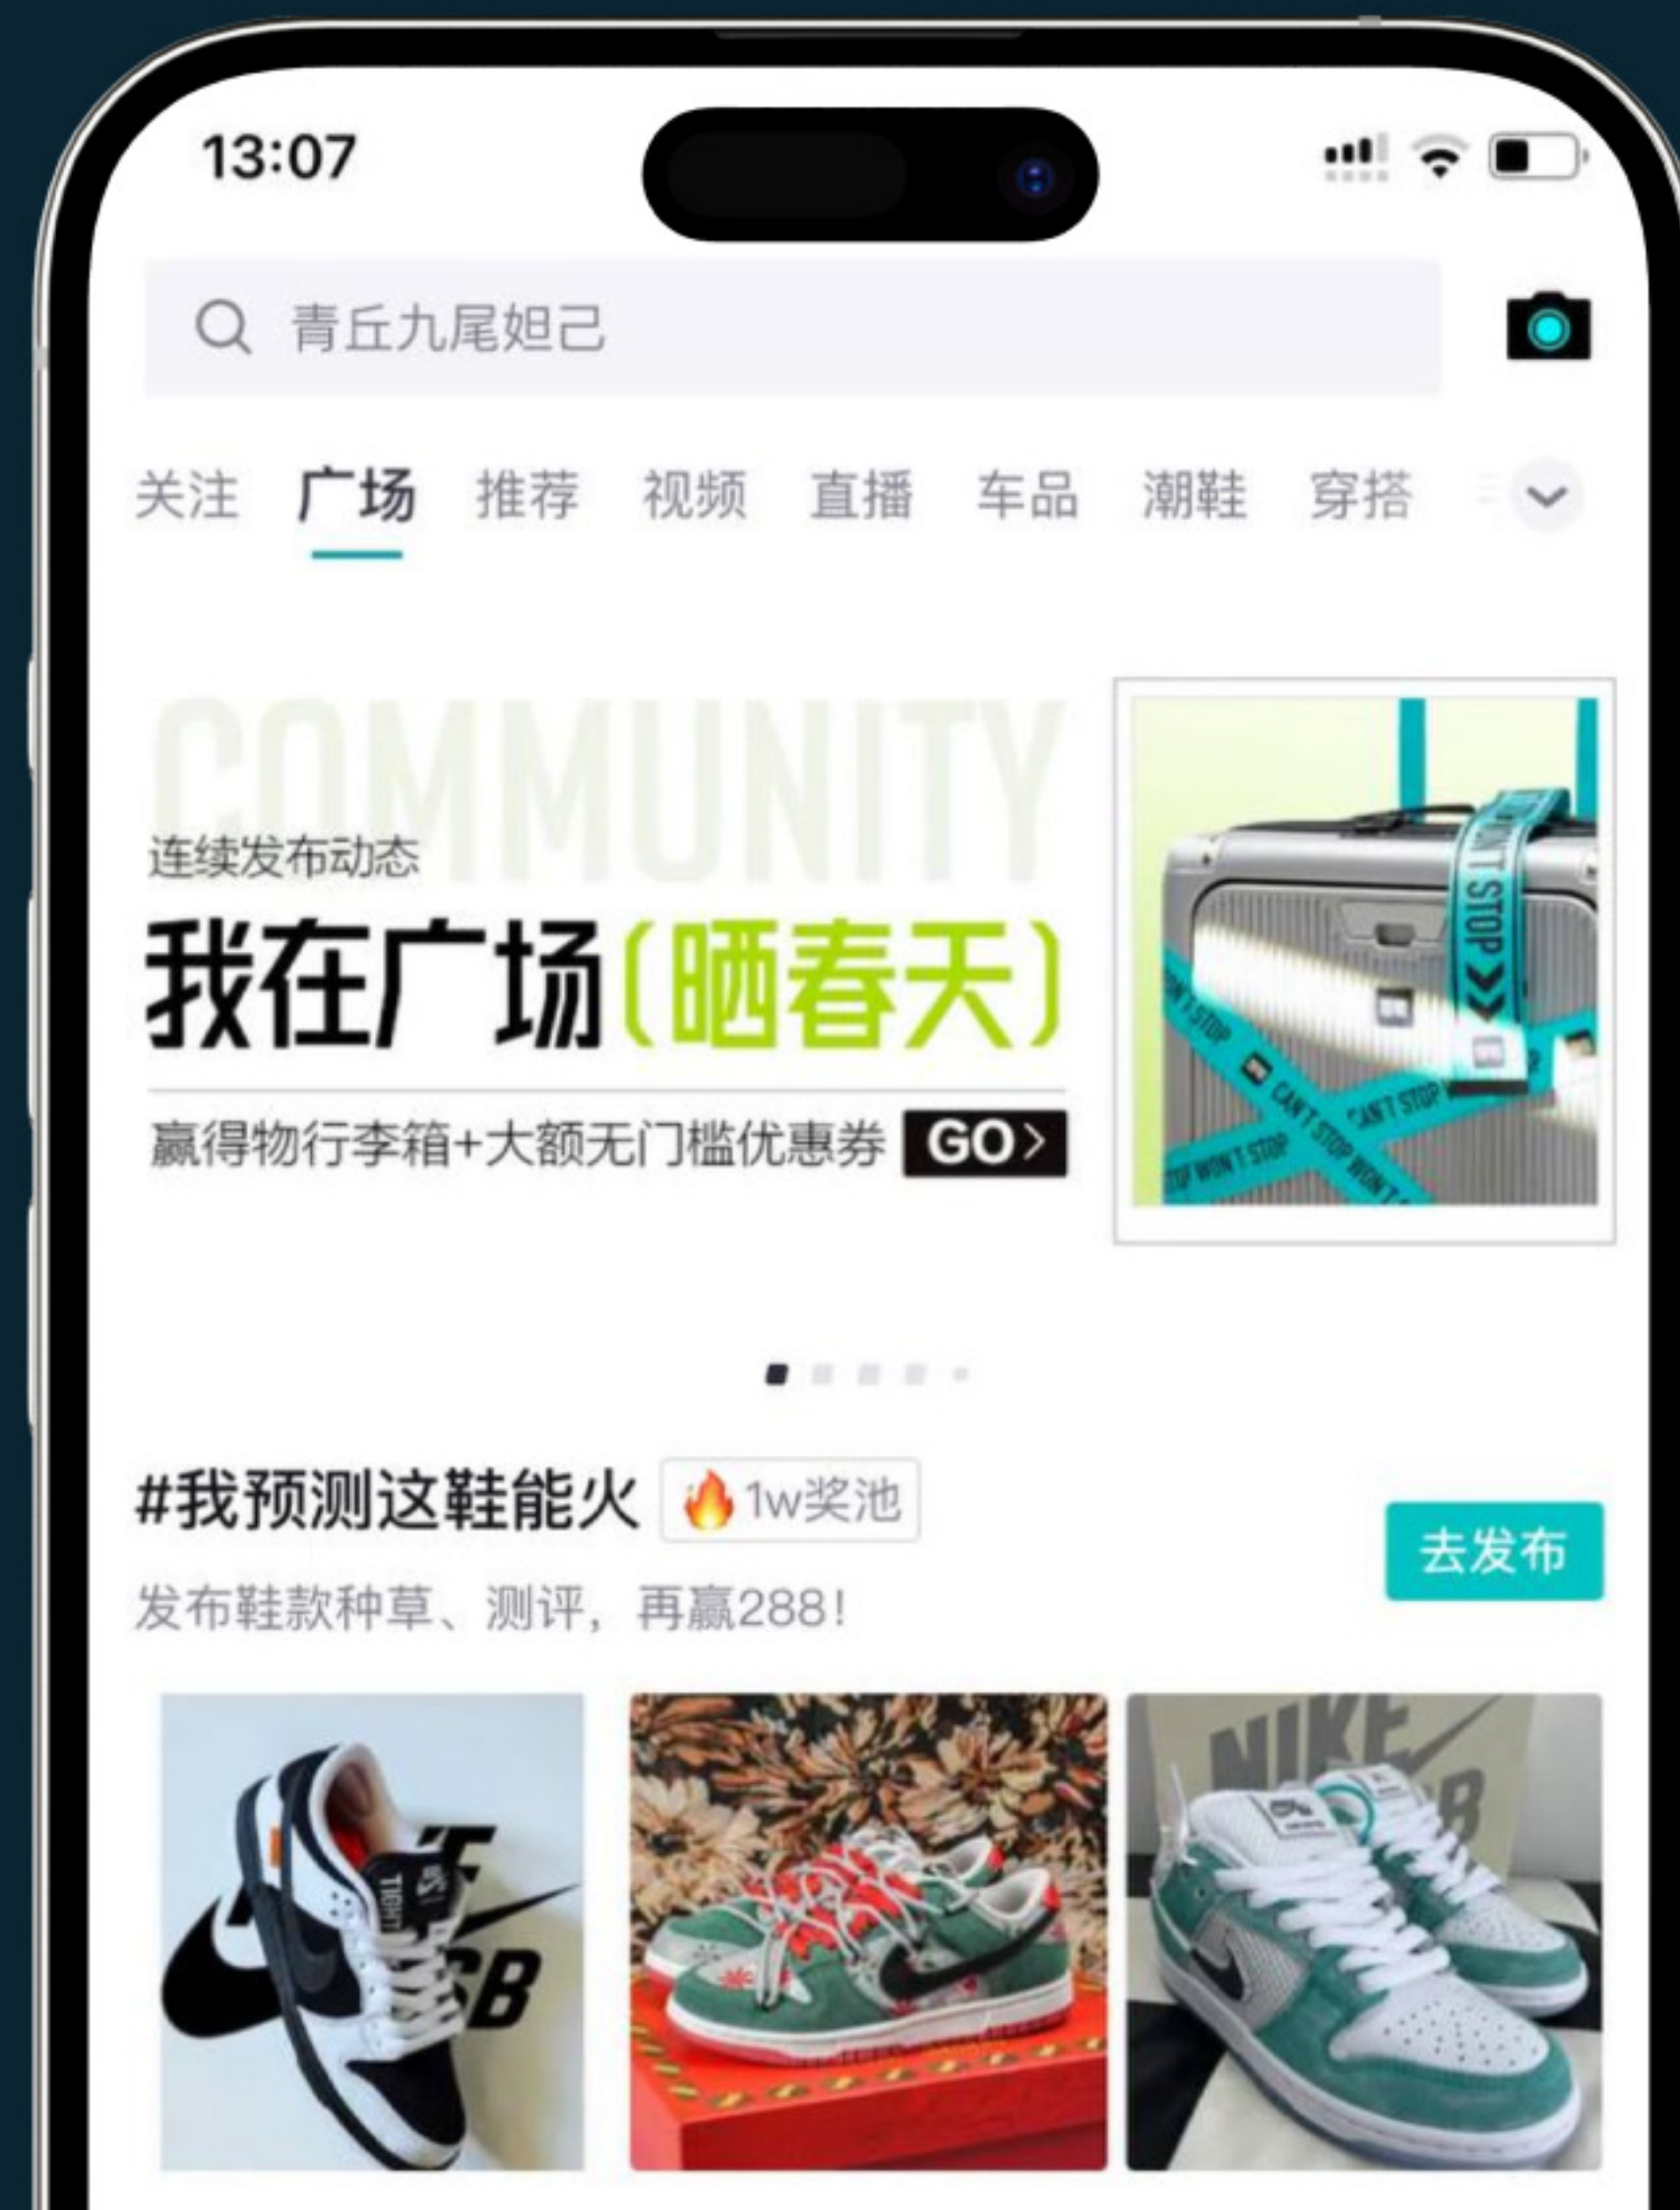

POIZON

POIZON is one of the largest marketplaces in the world

POIZON

Since its inception in 2015, POIZON has been used as a social network where users could post various content related to art and fashion. After market analysis and improvements, POIZON today is a full-fledged store where you can order absolutely all goods.