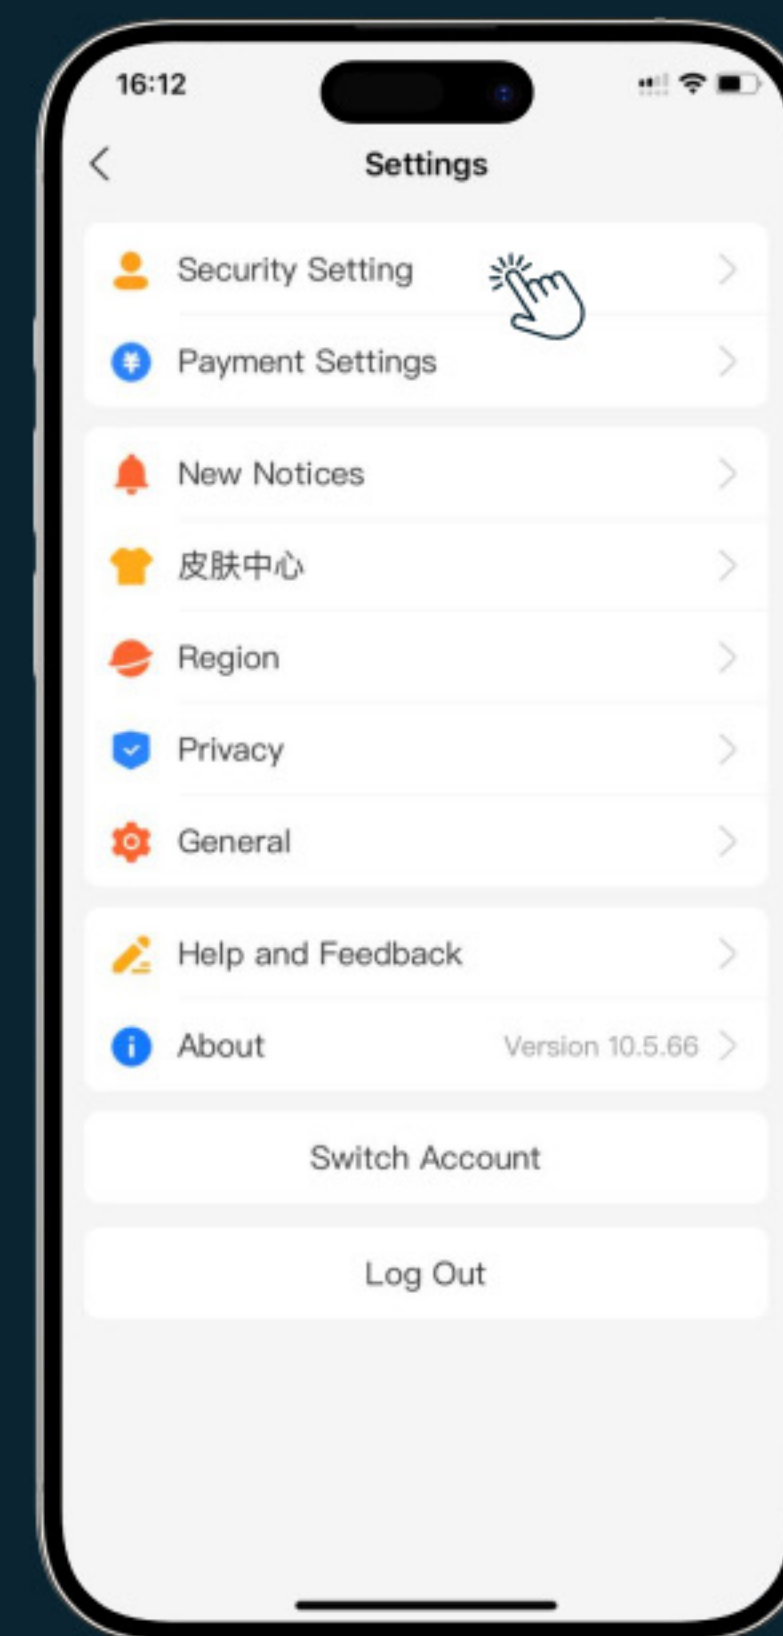

4 Enter the expiration date and CVV code

Done! Your card has been added.

VERIFY YOUR ACCOUNT USING YOUR INTERNATIONAL PASSPORT

1. Go to the "Account"  section and click on the gear icon 

2. Select "Account and Security" (sometimes labeled as Security Setting).

 Account and Security

3. Click on "Identity Information"

Identity Information Verify now >

VERIFY YOUR ACCOUNT USING YOUR INTERNATIONAL PASSPORT

4. Scan or fill in the details of your international passport