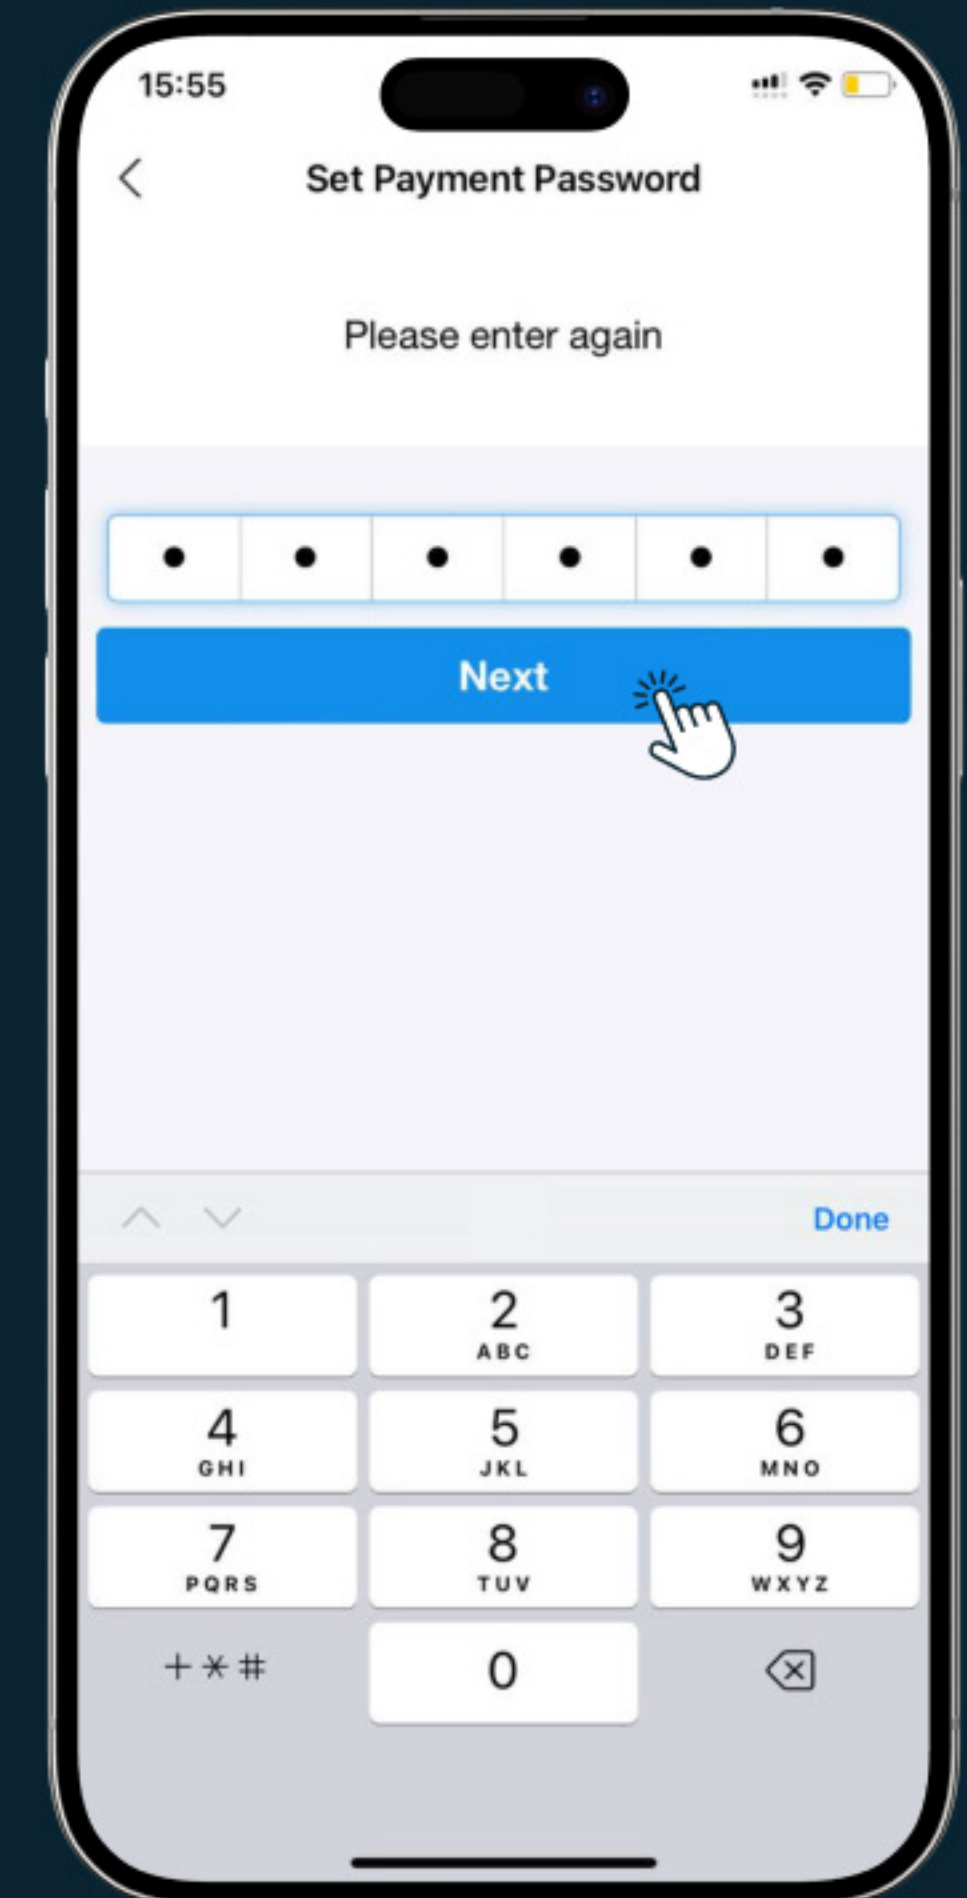

SET UP THE PAYMENT PASSWORD

Meest
China

3. Click on the characters to the right and pass the verification
4. Set the payment password, remember and confirm it
5. Press the blue "Next" button and confirm it

You have set up the payment password!