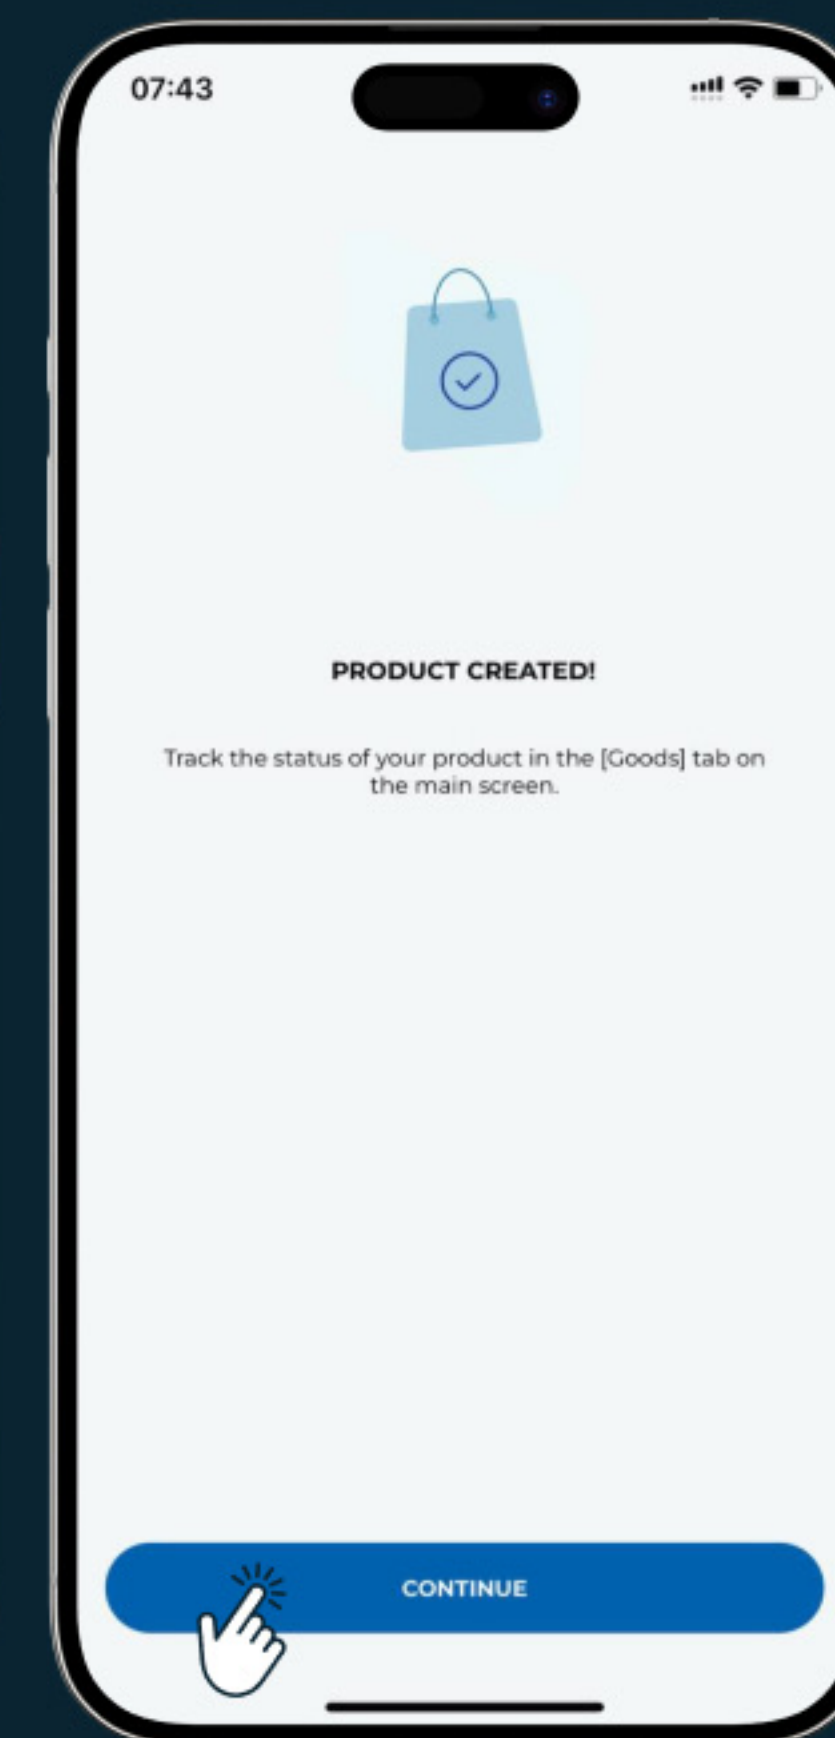

TRACK NUMBER REGISTRATION IN THE MEEEST CHINA APPLICATION

Meest
China

- ➔ Indicate the danger level of the goods
- ➔ Specify if the package contains branded goods (Click "Yes" or "No")
- ➔ Select additional warehouse services if necessary
- ➔ Click "Continue"

Congratulations, your track number is registered! When the order arrives at the warehouse, you will be able to prepare the parcel for shipment to the recipient's country.