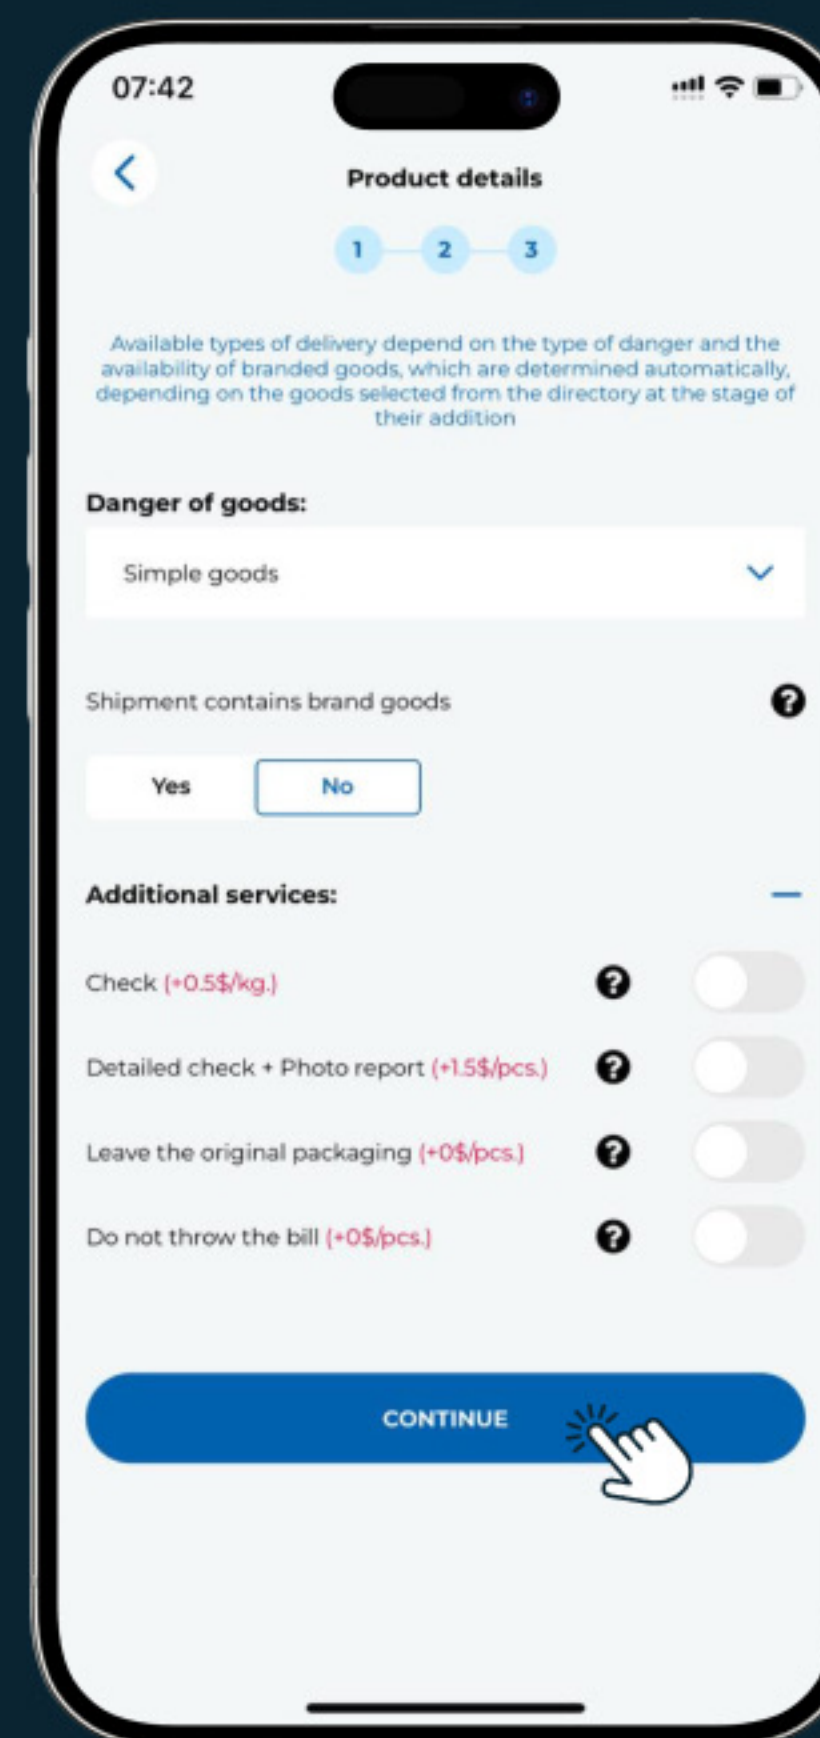

TRACK NUMBER REGISTRATION IN THE MEEEST CHINA APPLICATION

Meest
China

- ➔ Indicate the danger level of the goods
- ➔ Specify if the package contains branded goods (Click "Yes" or "No")
- ➔ Select additional warehouse services if necessary
- ➔ Click "Continue"

Congratulations, your track number is registered! When the order arrives at the warehouse, you will be able to prepare the parcel for shipment to the recipient's country.