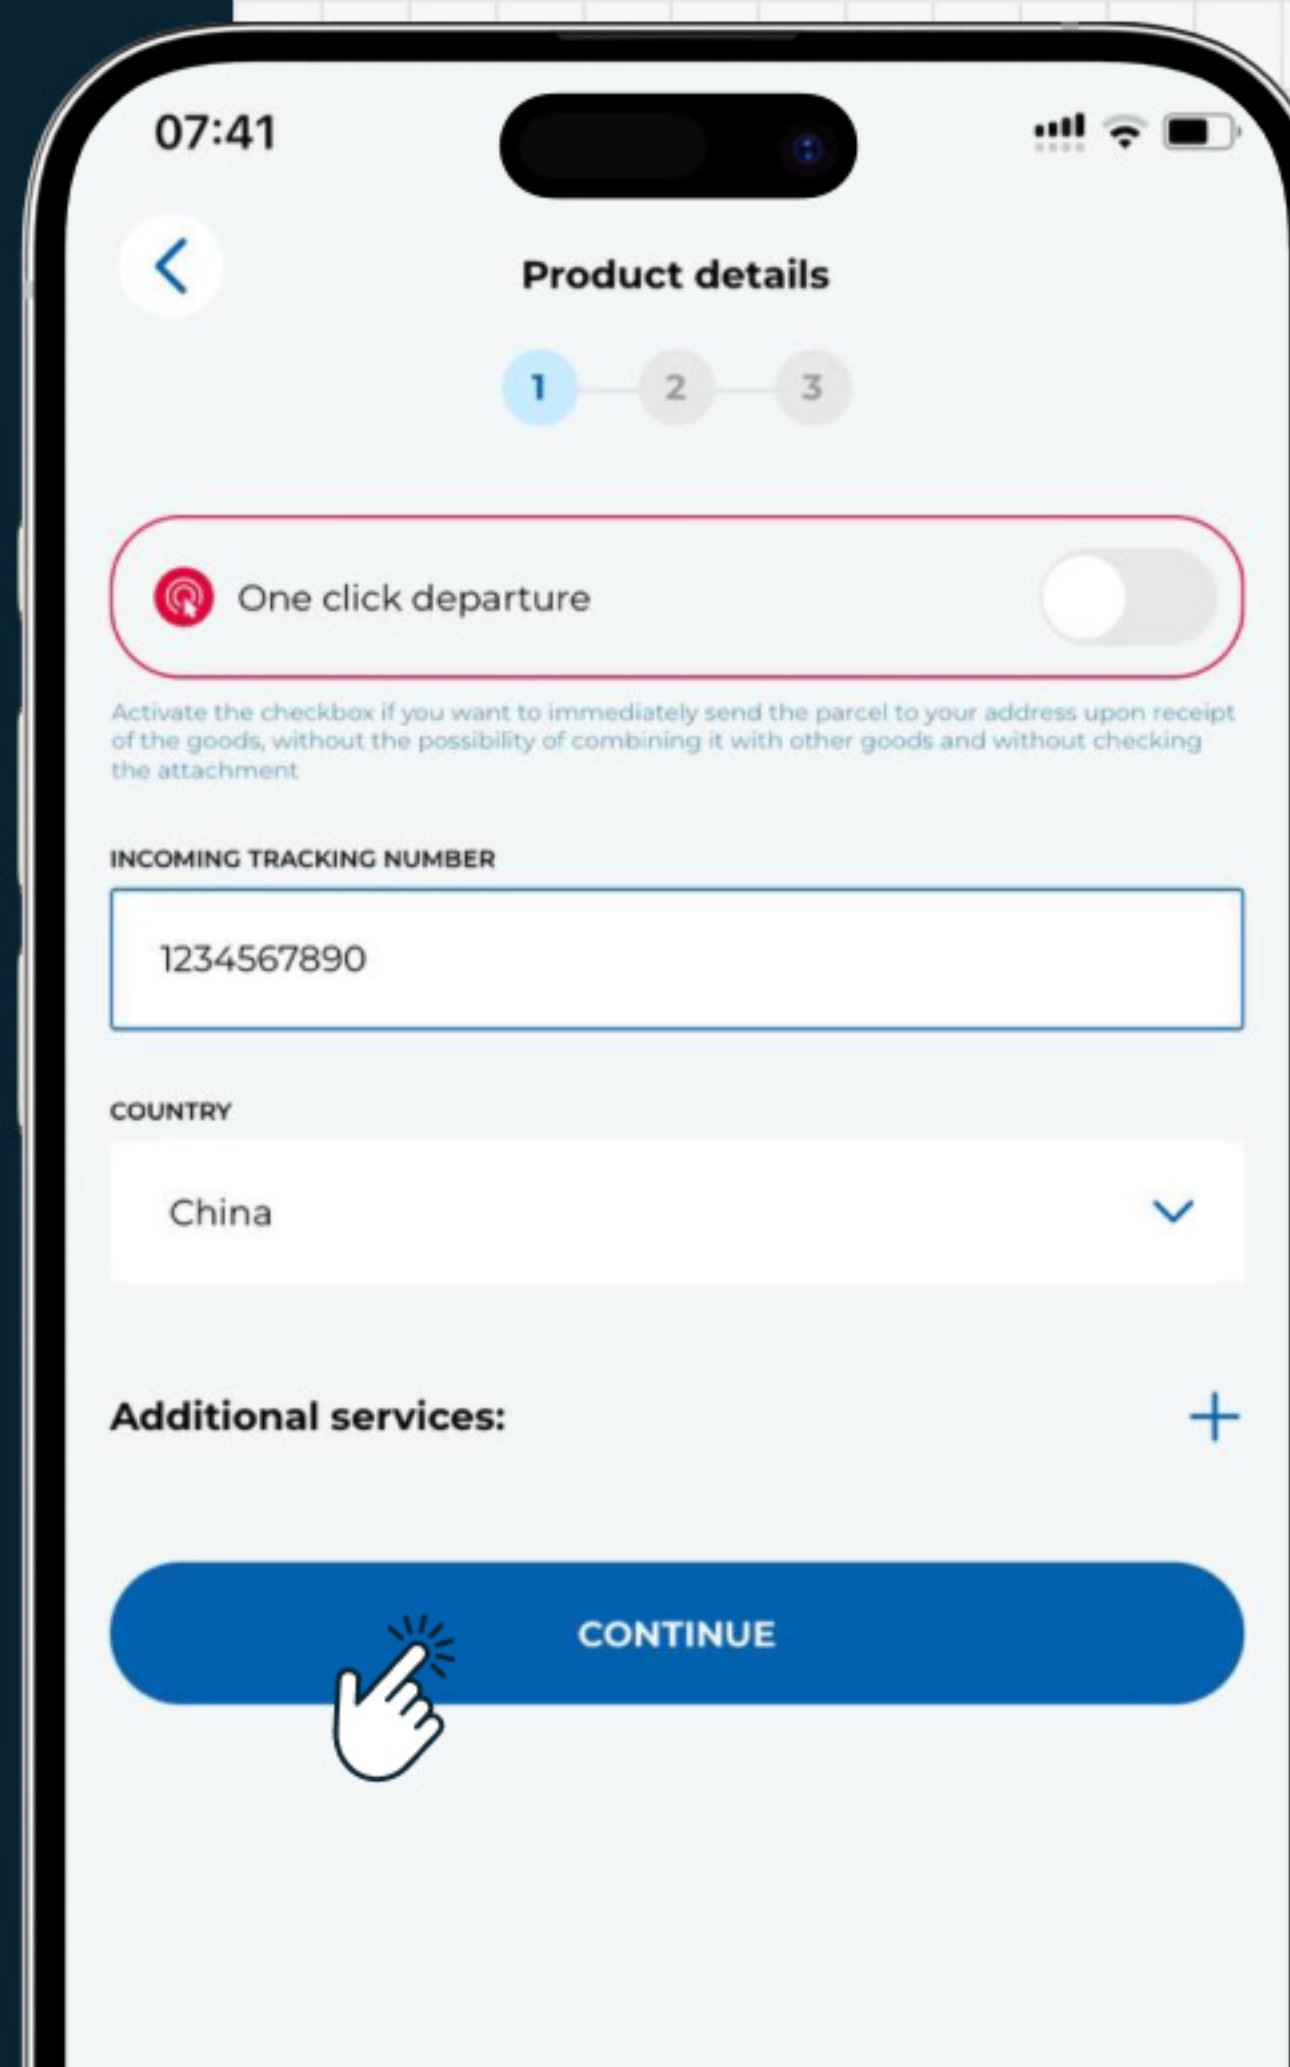

TRACK NUMBER REGISTRATION IN THE MEEEST CHINA APPLICATION

Meest
China

➔ If you wish to immediately send the goods from the warehouse upon arrival without combining them with other goods at the warehouse, select **"One-click shipping"**

One click departure

➔ Fill in the tracking number in the **"Tracking number"** field

➔ Select the necessary additional warehouse services and click **"Continue"**