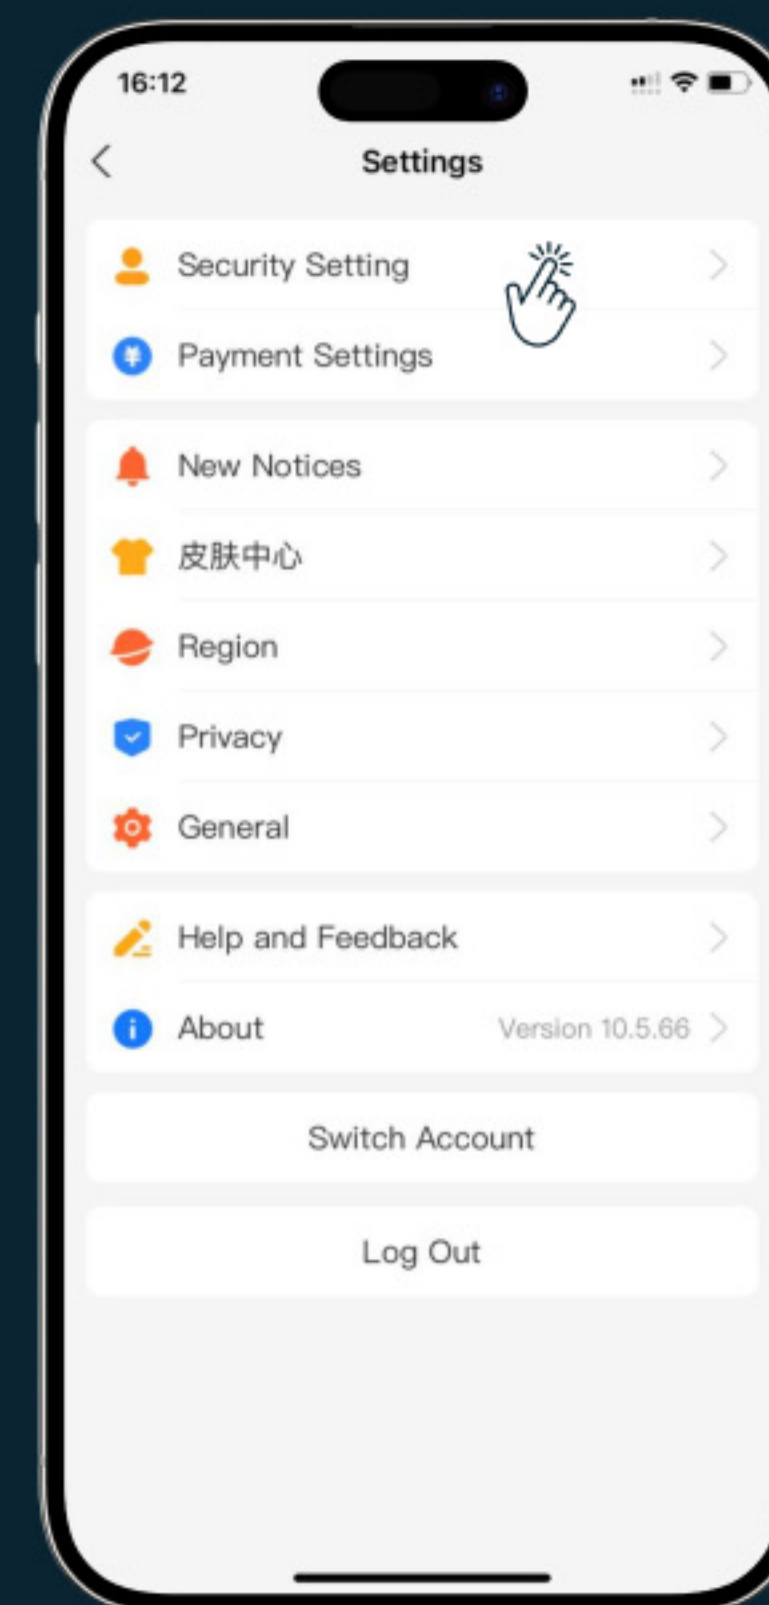

CONFIRM YOUR EMAIL ADDRESS

➔ Go to the "Account" section and click on the gear icon

➔ Then "Account and Security"
(sometimes labeled as Security
Setting)

➔ Add your email address and
verify it

➔ Set a password for your
account