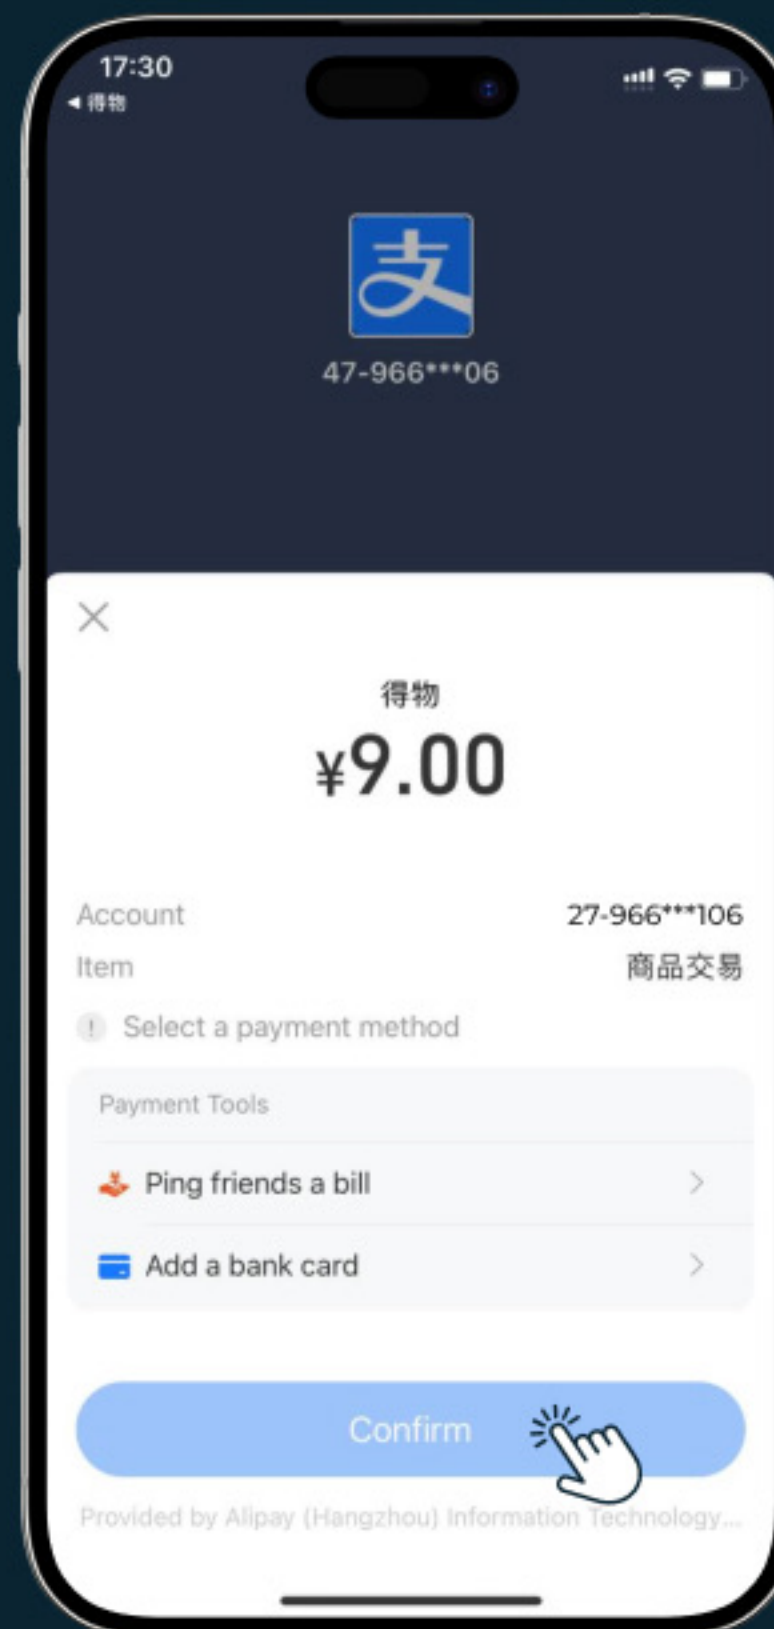

Check the provided data, if everything is correct, press the bright button. Done!

Ready form for entering the Meest China warehouse address

PURCHASE ON POIZON

Meest
China

Select the item, go to its product page, and review its specifications.

- ➔ Tap on the prominent button at the bottom.
- ➔ Choose the size and any other modifications of the item. Tap the prominent button.

PURCHASE ON POIZON

Meest
China

- ➔ Review your order and tap the prominent button to proceed with payment.
- ➔ Select AliPay as your payment method.

PURCHASE ON POIZON

Meest
China

- ➔ You will be automatically redirected to the Alipay application. Press the blue button to make the payment.
- ➔ Your order is paid.
- ➔ POIZON congratulates you on your first purchase.