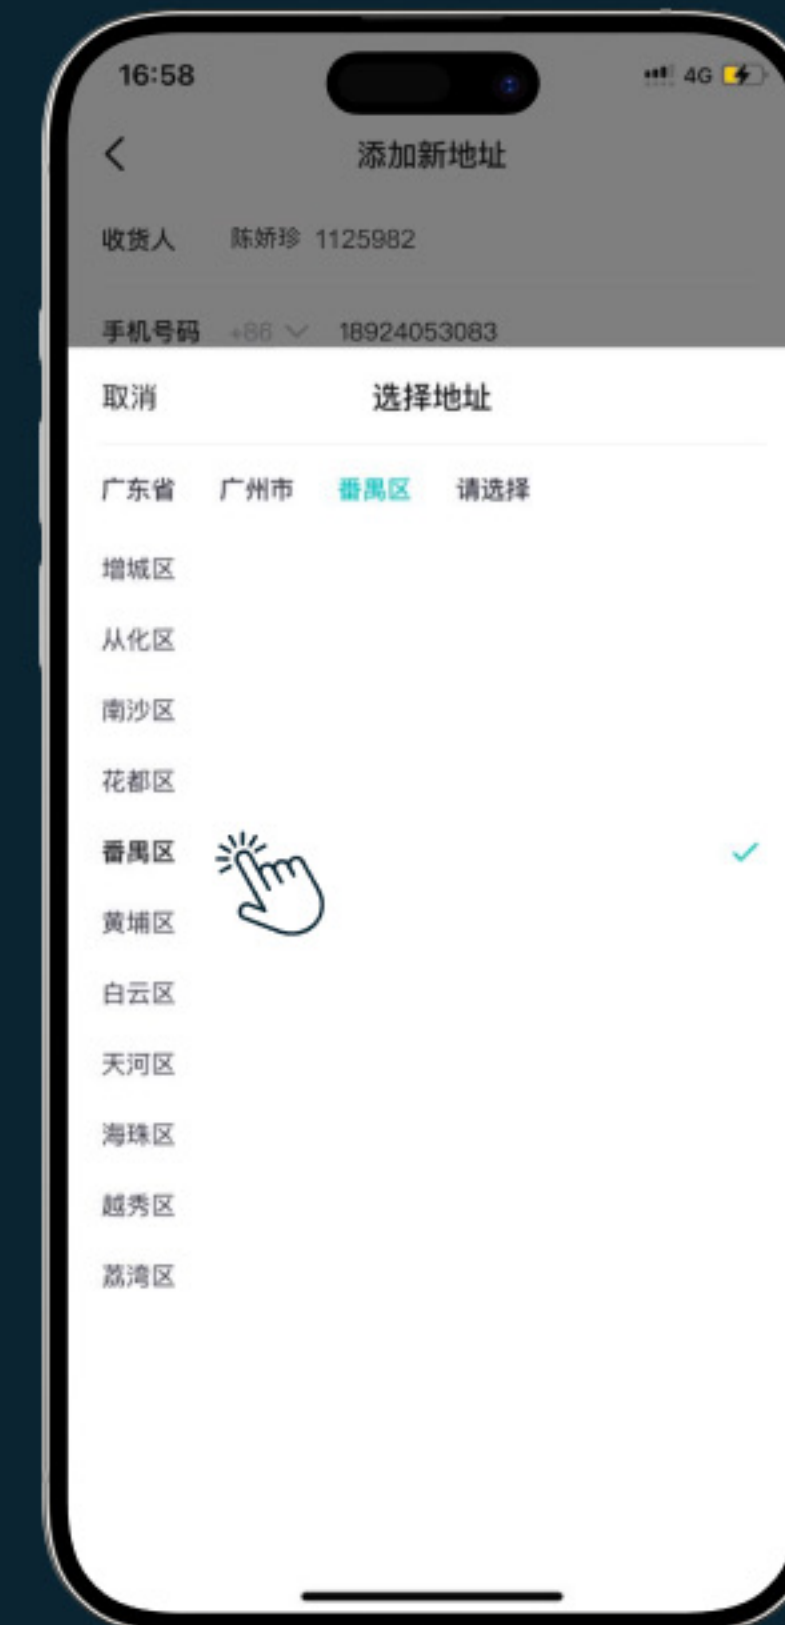

ADD THE ADDRESS OF THE MEEEST CHINA WAREHOUSE AS THE DELIVERY ADDRESS FOR CHINA

- In the second tab, select the fourth character (the first selected province is Guangdong from the previous section) - **Guangzhou city** 广州市
- In the third tab, select the fifth character - **Panyu district** 番禺区
- In the fourth tab, select the tenth character - **Junshan sub-district** 钟村街道