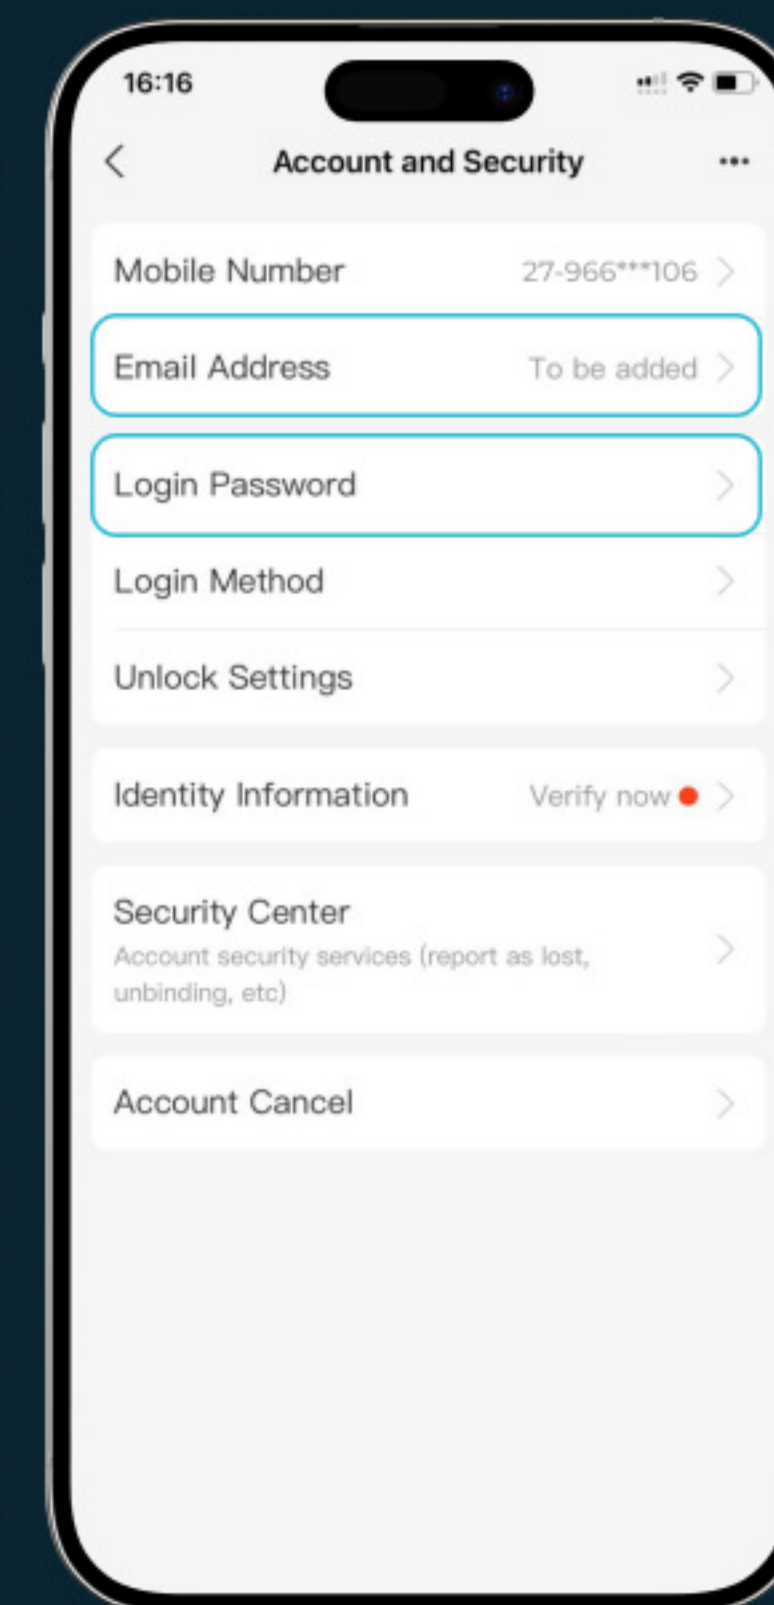

CONFIRM YOUR EMAIL ADDRESS

➔ Go to the "Account" section and click on the gear icon

➔ Then "Account and Security"
(sometimes labeled as Security
Setting)

➔ Add your email address and
verify it

➔ Set a password for your
account