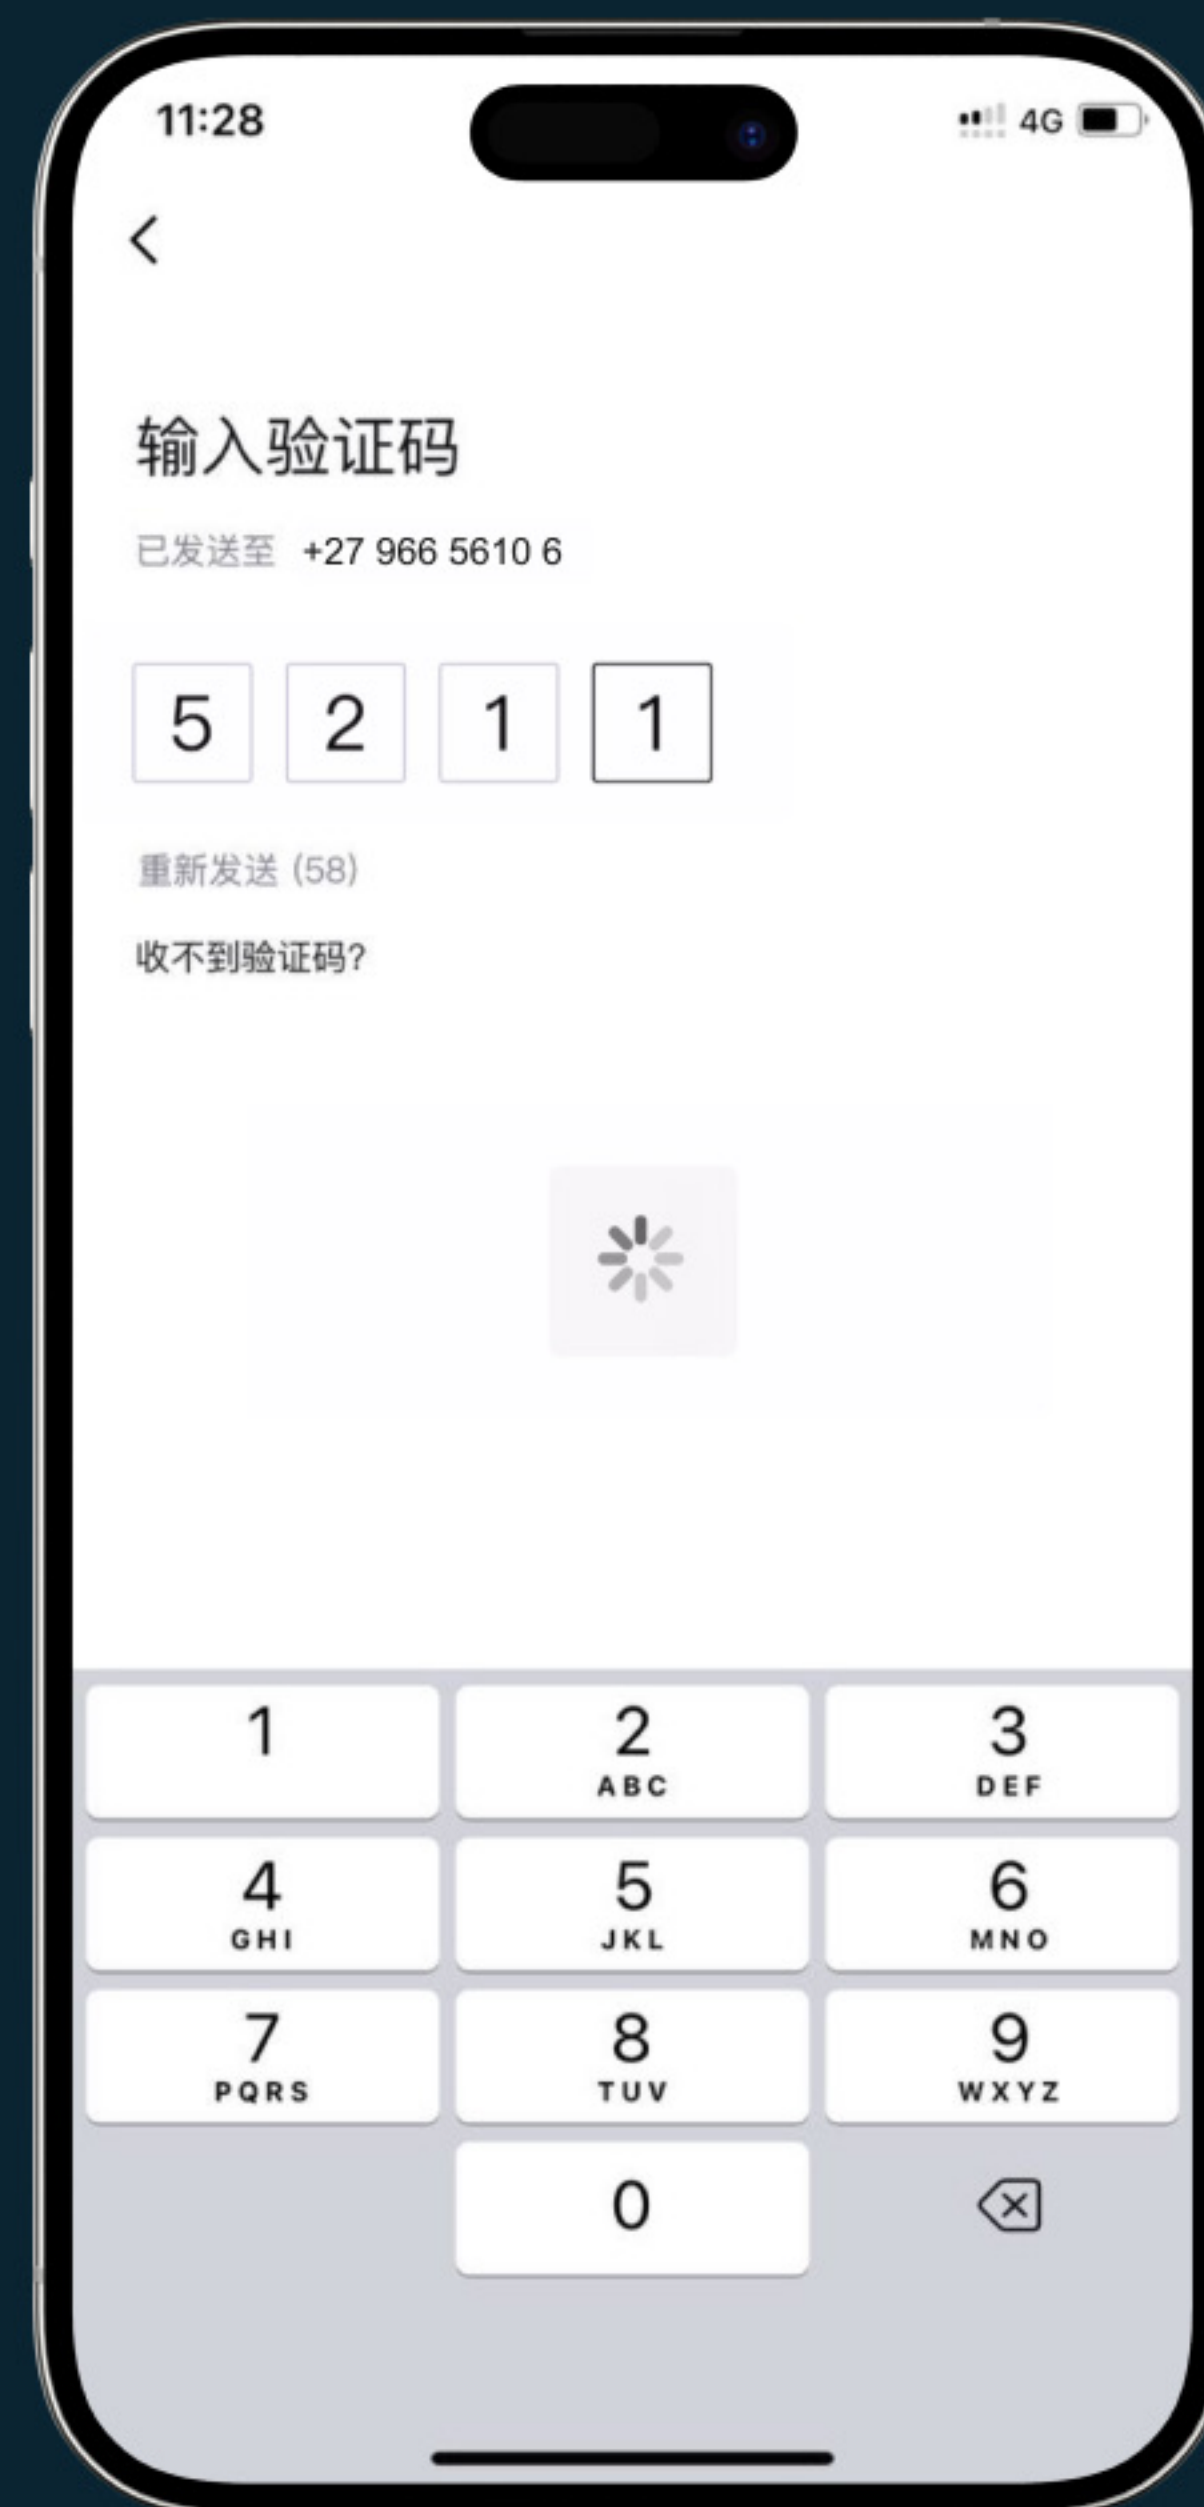

4 Select country code.

5 Enter your phone number.

6 Agree to the platform's privacy policy.

✔ 已经阅读同意《用户协议》《隐私政策》《买家须知》。

7 Press the bright button "Get confirmation code".

REGISTRATION

8

Enter the code.

Congratulations! You are registered on the POIZON marketplace.

Meest
China

PLATFORM INTERFACE

Meest
China

ON THE FIRST TAB,  you will see reviews of various products, sorted by relevant categories. To view them, swipe left on the top bar with characters or open all by pressing the arrow.