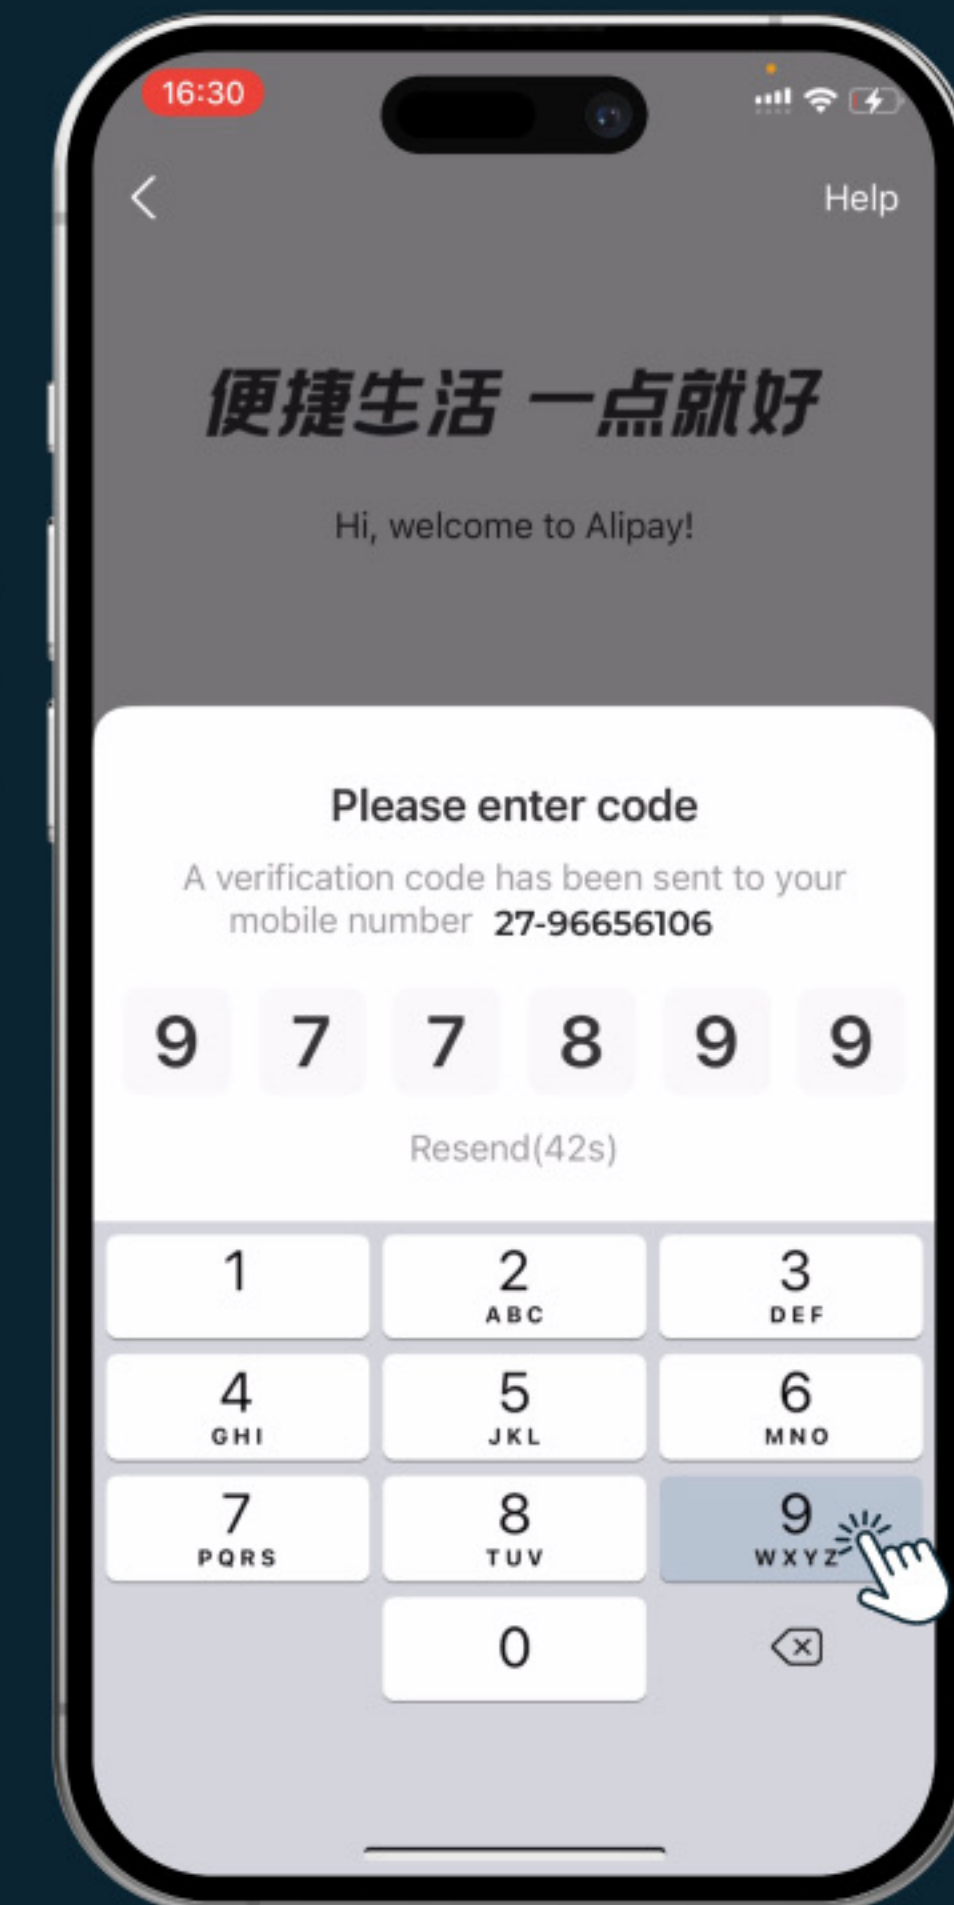

CREATING AN ALIPAY ACCOUNT

- 5 Select your country code from the list.
- 6 Enter your phone number.

CREATING AN ALIPAY ACCOUNT

7 Press Next and Agree.

8 Enter the code from the SMS message.

Congratulations, you have registered in the AliPay system!