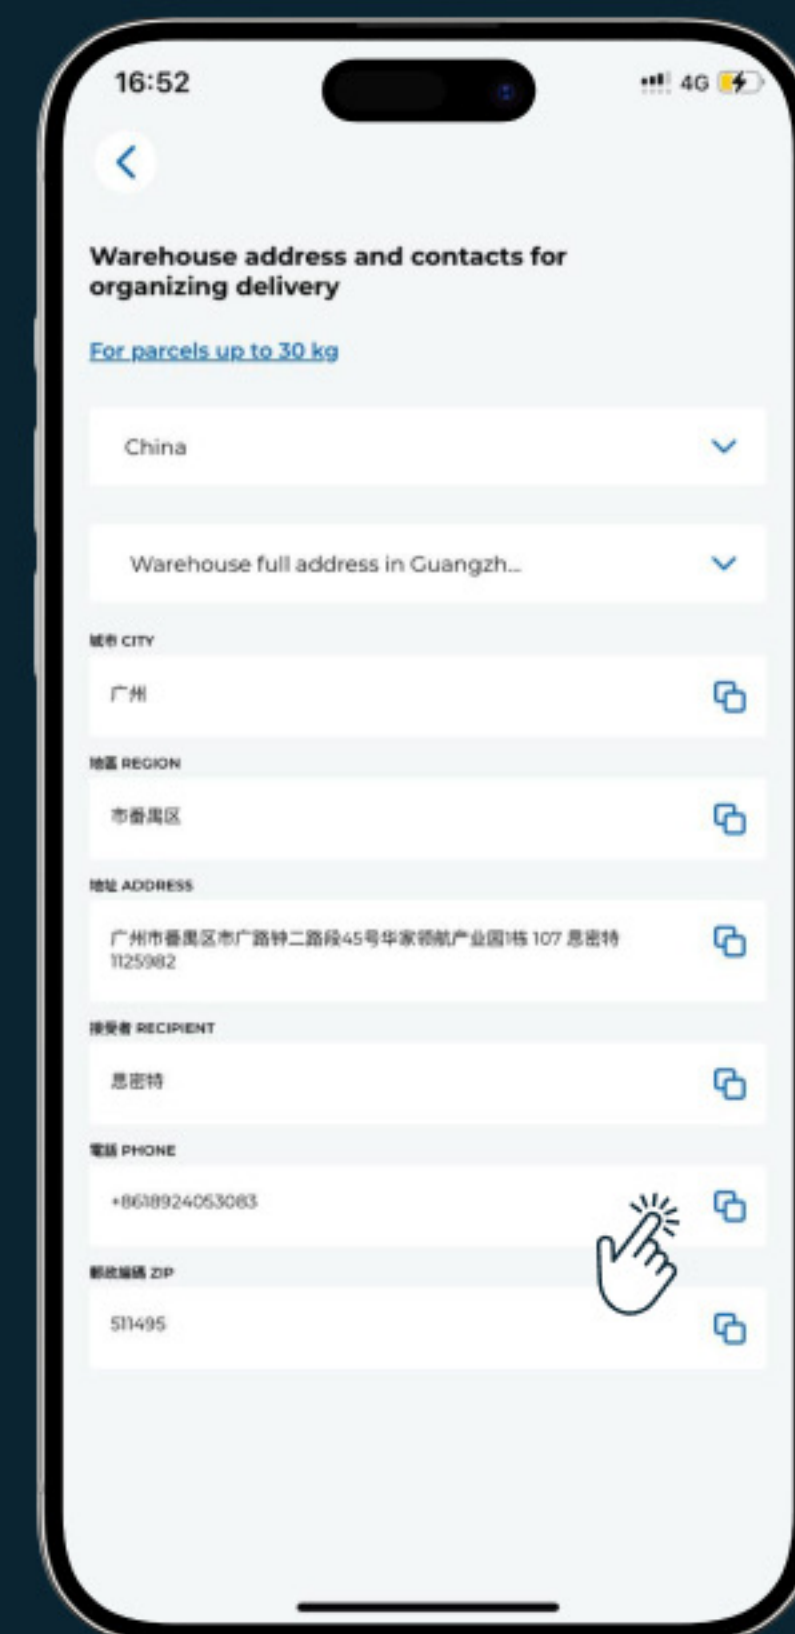

ADD THE ADDRESS OF THE MEEEST CHINA WAREHOUSE AS THE DELIVERY ADDRESS FOR CHINA

In the Meest China application, copy the recipient's phone number from the "Warehouse address in China" section **+8618924053083** in the profile. Copy the number completely, paste it, and remove the country code **" +86 "** at the beginning.