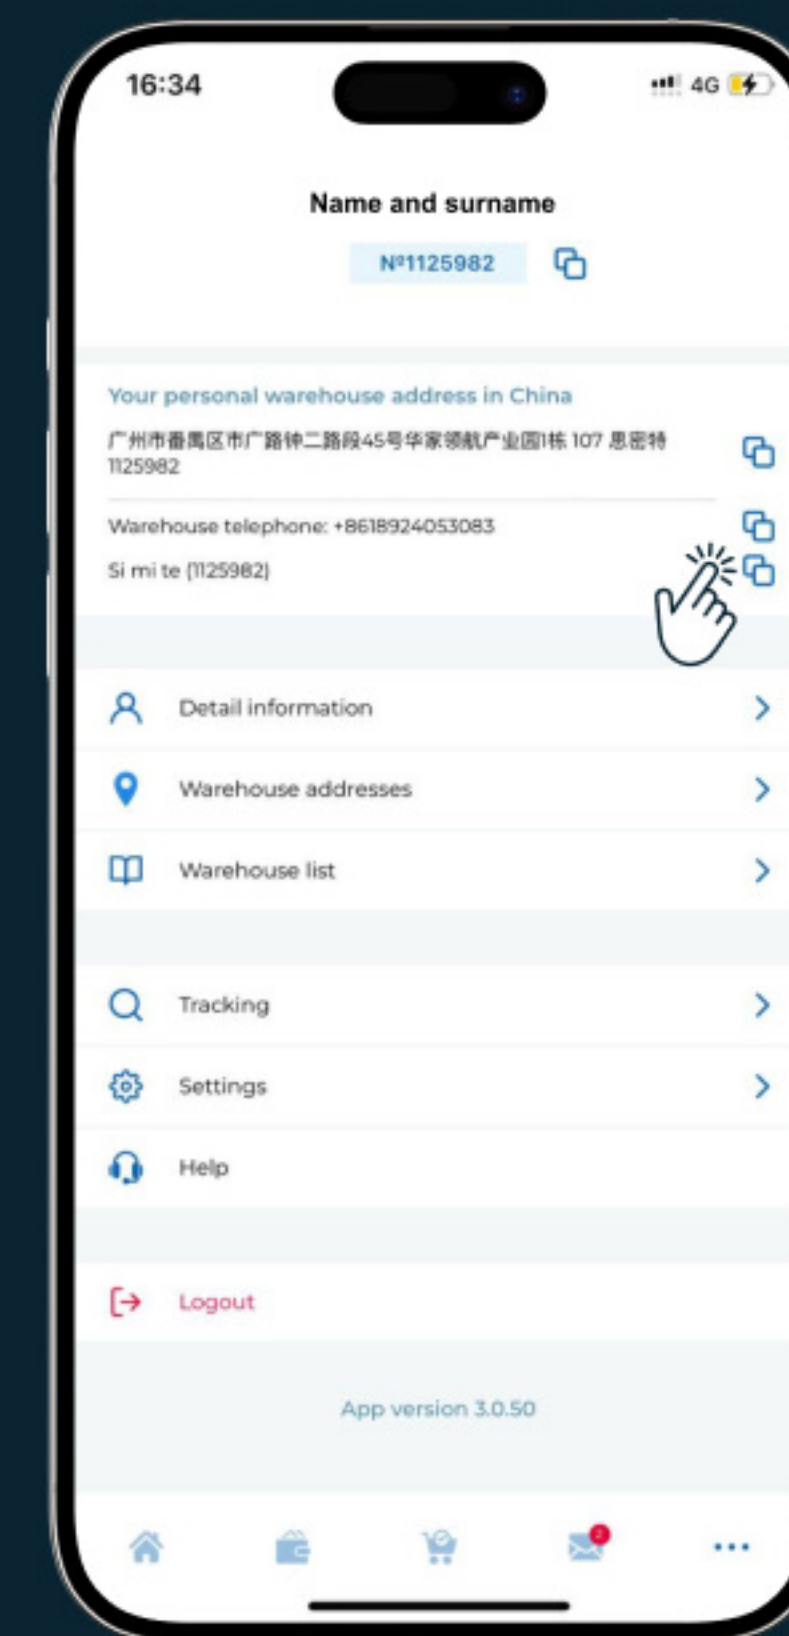

ADD THE ADDRESS OF THE MEEEST CHINA WAREHOUSE AS THE DELIVERY ADDRESS FOR CHINA

This is an address form.
Enter the following details:

1

Recipient's name + your client code

To enter this data, log in to the Meest China application. This method is the most convenient. Click on at the bottom to go to your profile. Copy the Recipient in China warehouse with your customer ID Si mi te (1125982)