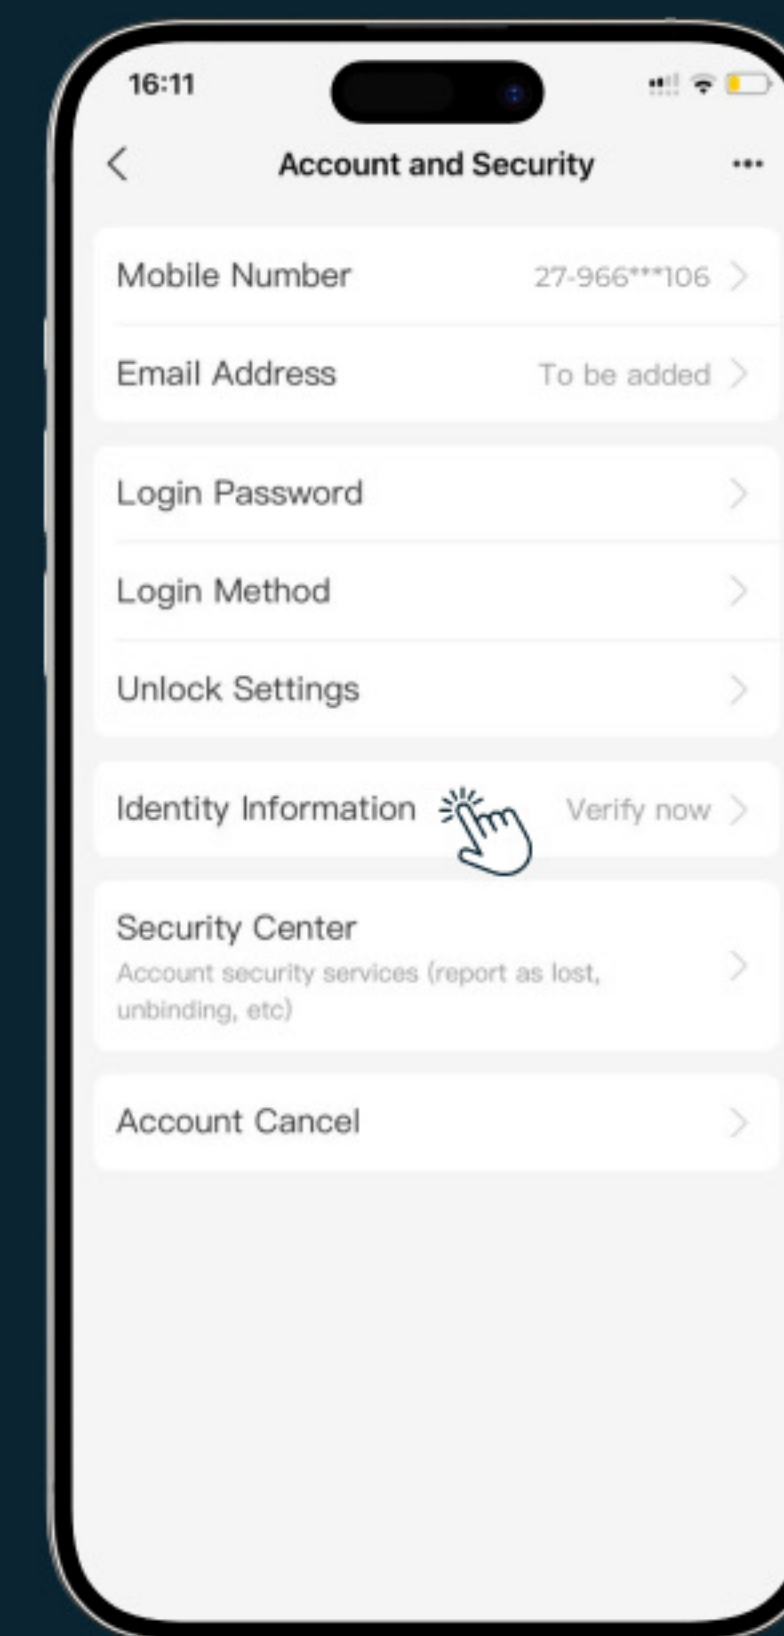

4 Enter the expiration date and CVV code

Done! Your card has been added.

VERIFY YOUR ACCOUNT USING YOUR INTERNATIONAL PASSPORT

1. Go to the "Account"  section and click on the gear icon 

2. Select "Account and Security" (sometimes labeled as Security Setting).

 Account and Security

3. Click on "Identity Information"

Identity Information Verify now >

VERIFY YOUR ACCOUNT USING YOUR INTERNATIONAL PASSPORT

4. Scan or fill in the details of your international passport