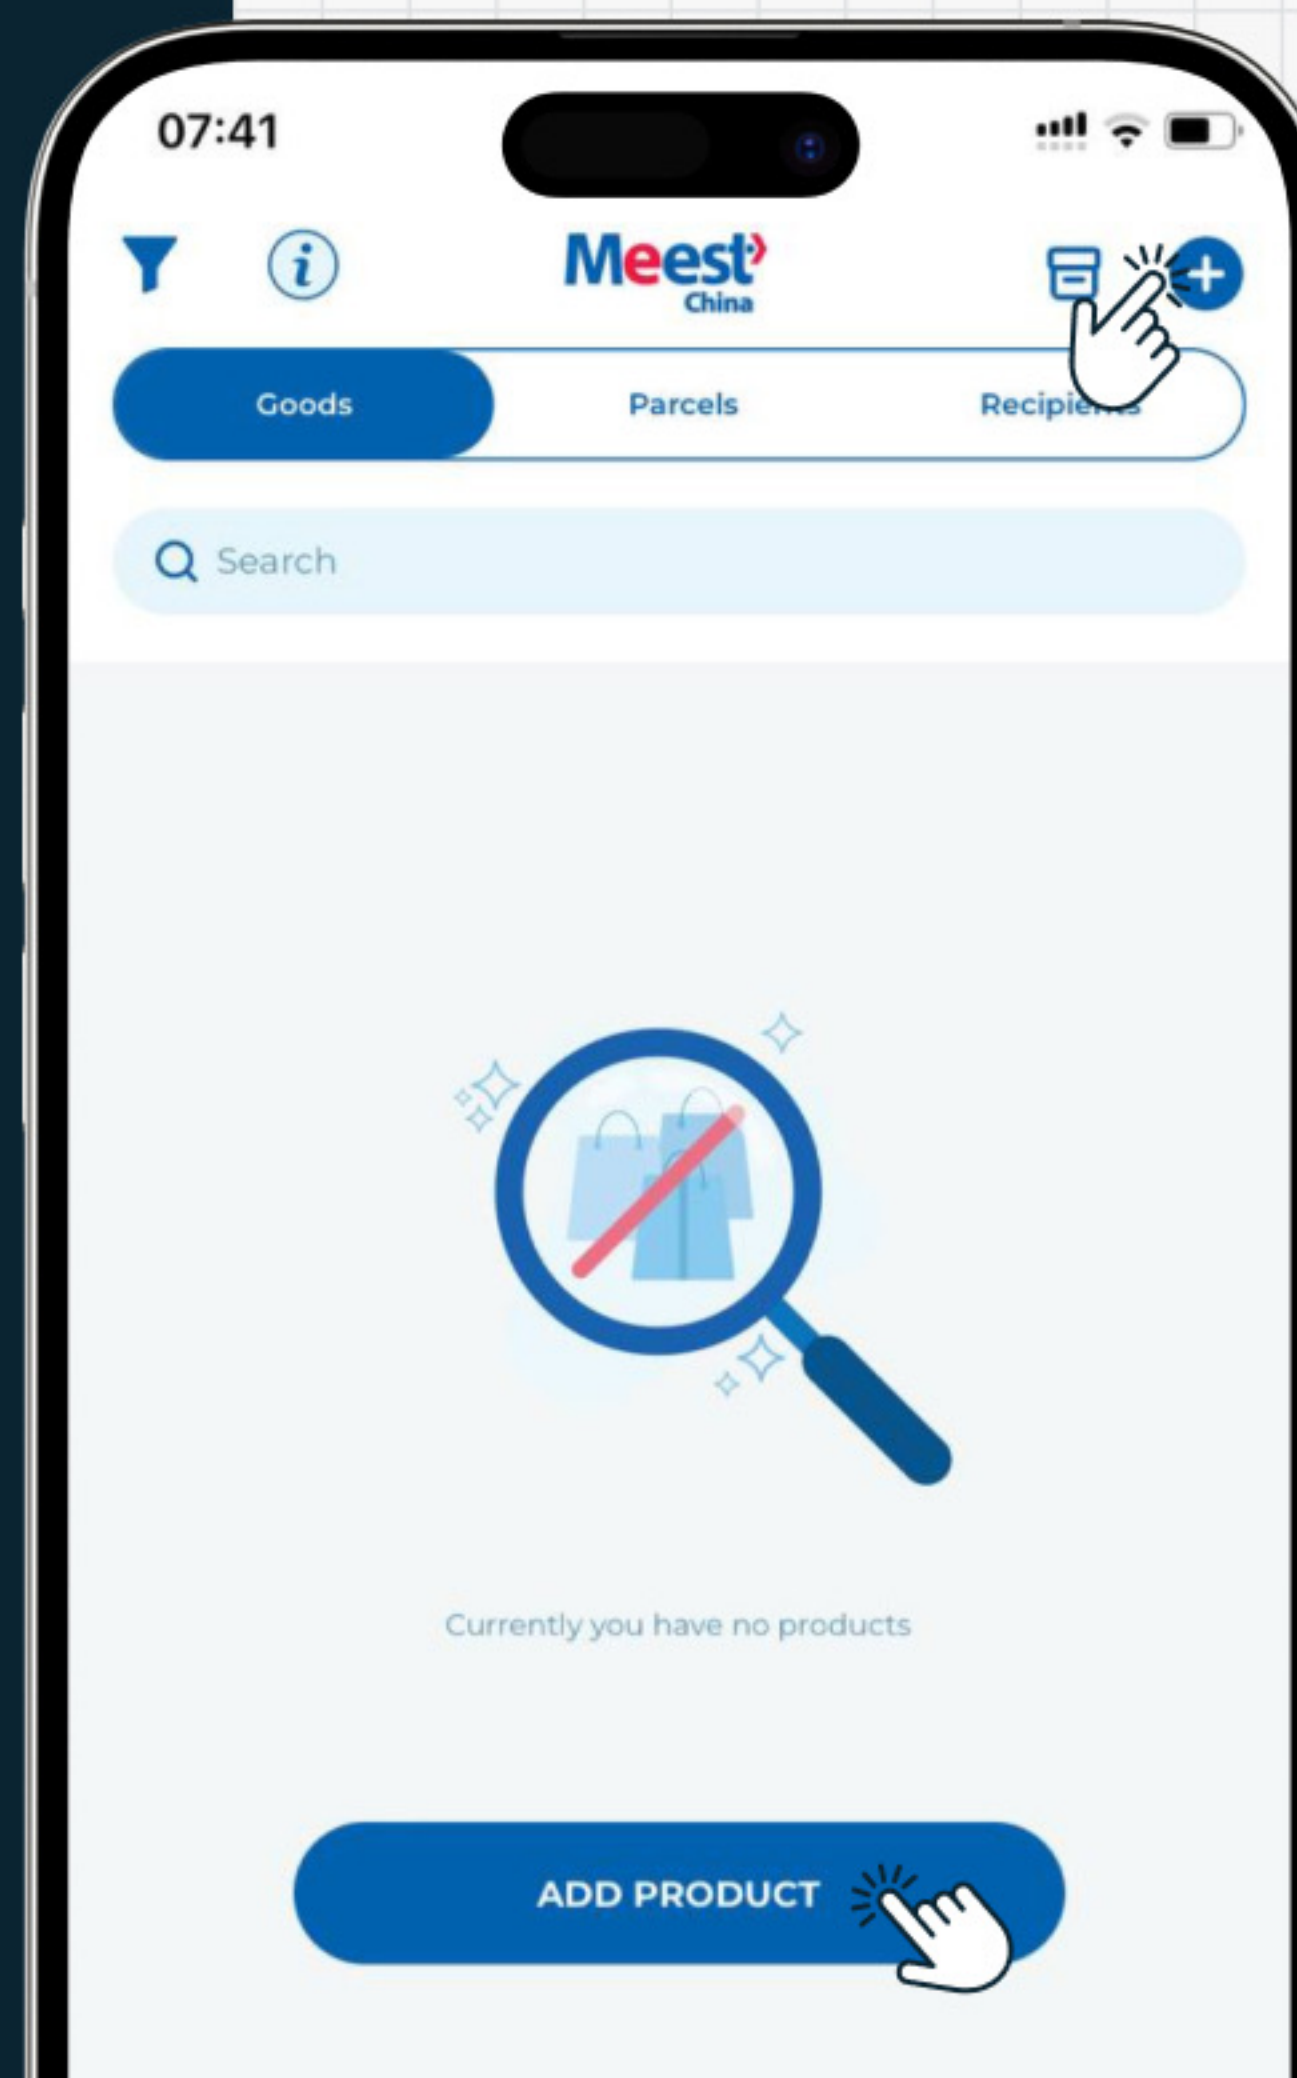

TRACK NUMBER REGISTRATION IN THE MEEEST CHINA APPLICATION

Meest
China

To register the track number in the application, follow these steps:

- ➔ On the main page of the application, go to the "**Goods**" tab and click on the plus sign to add a product 