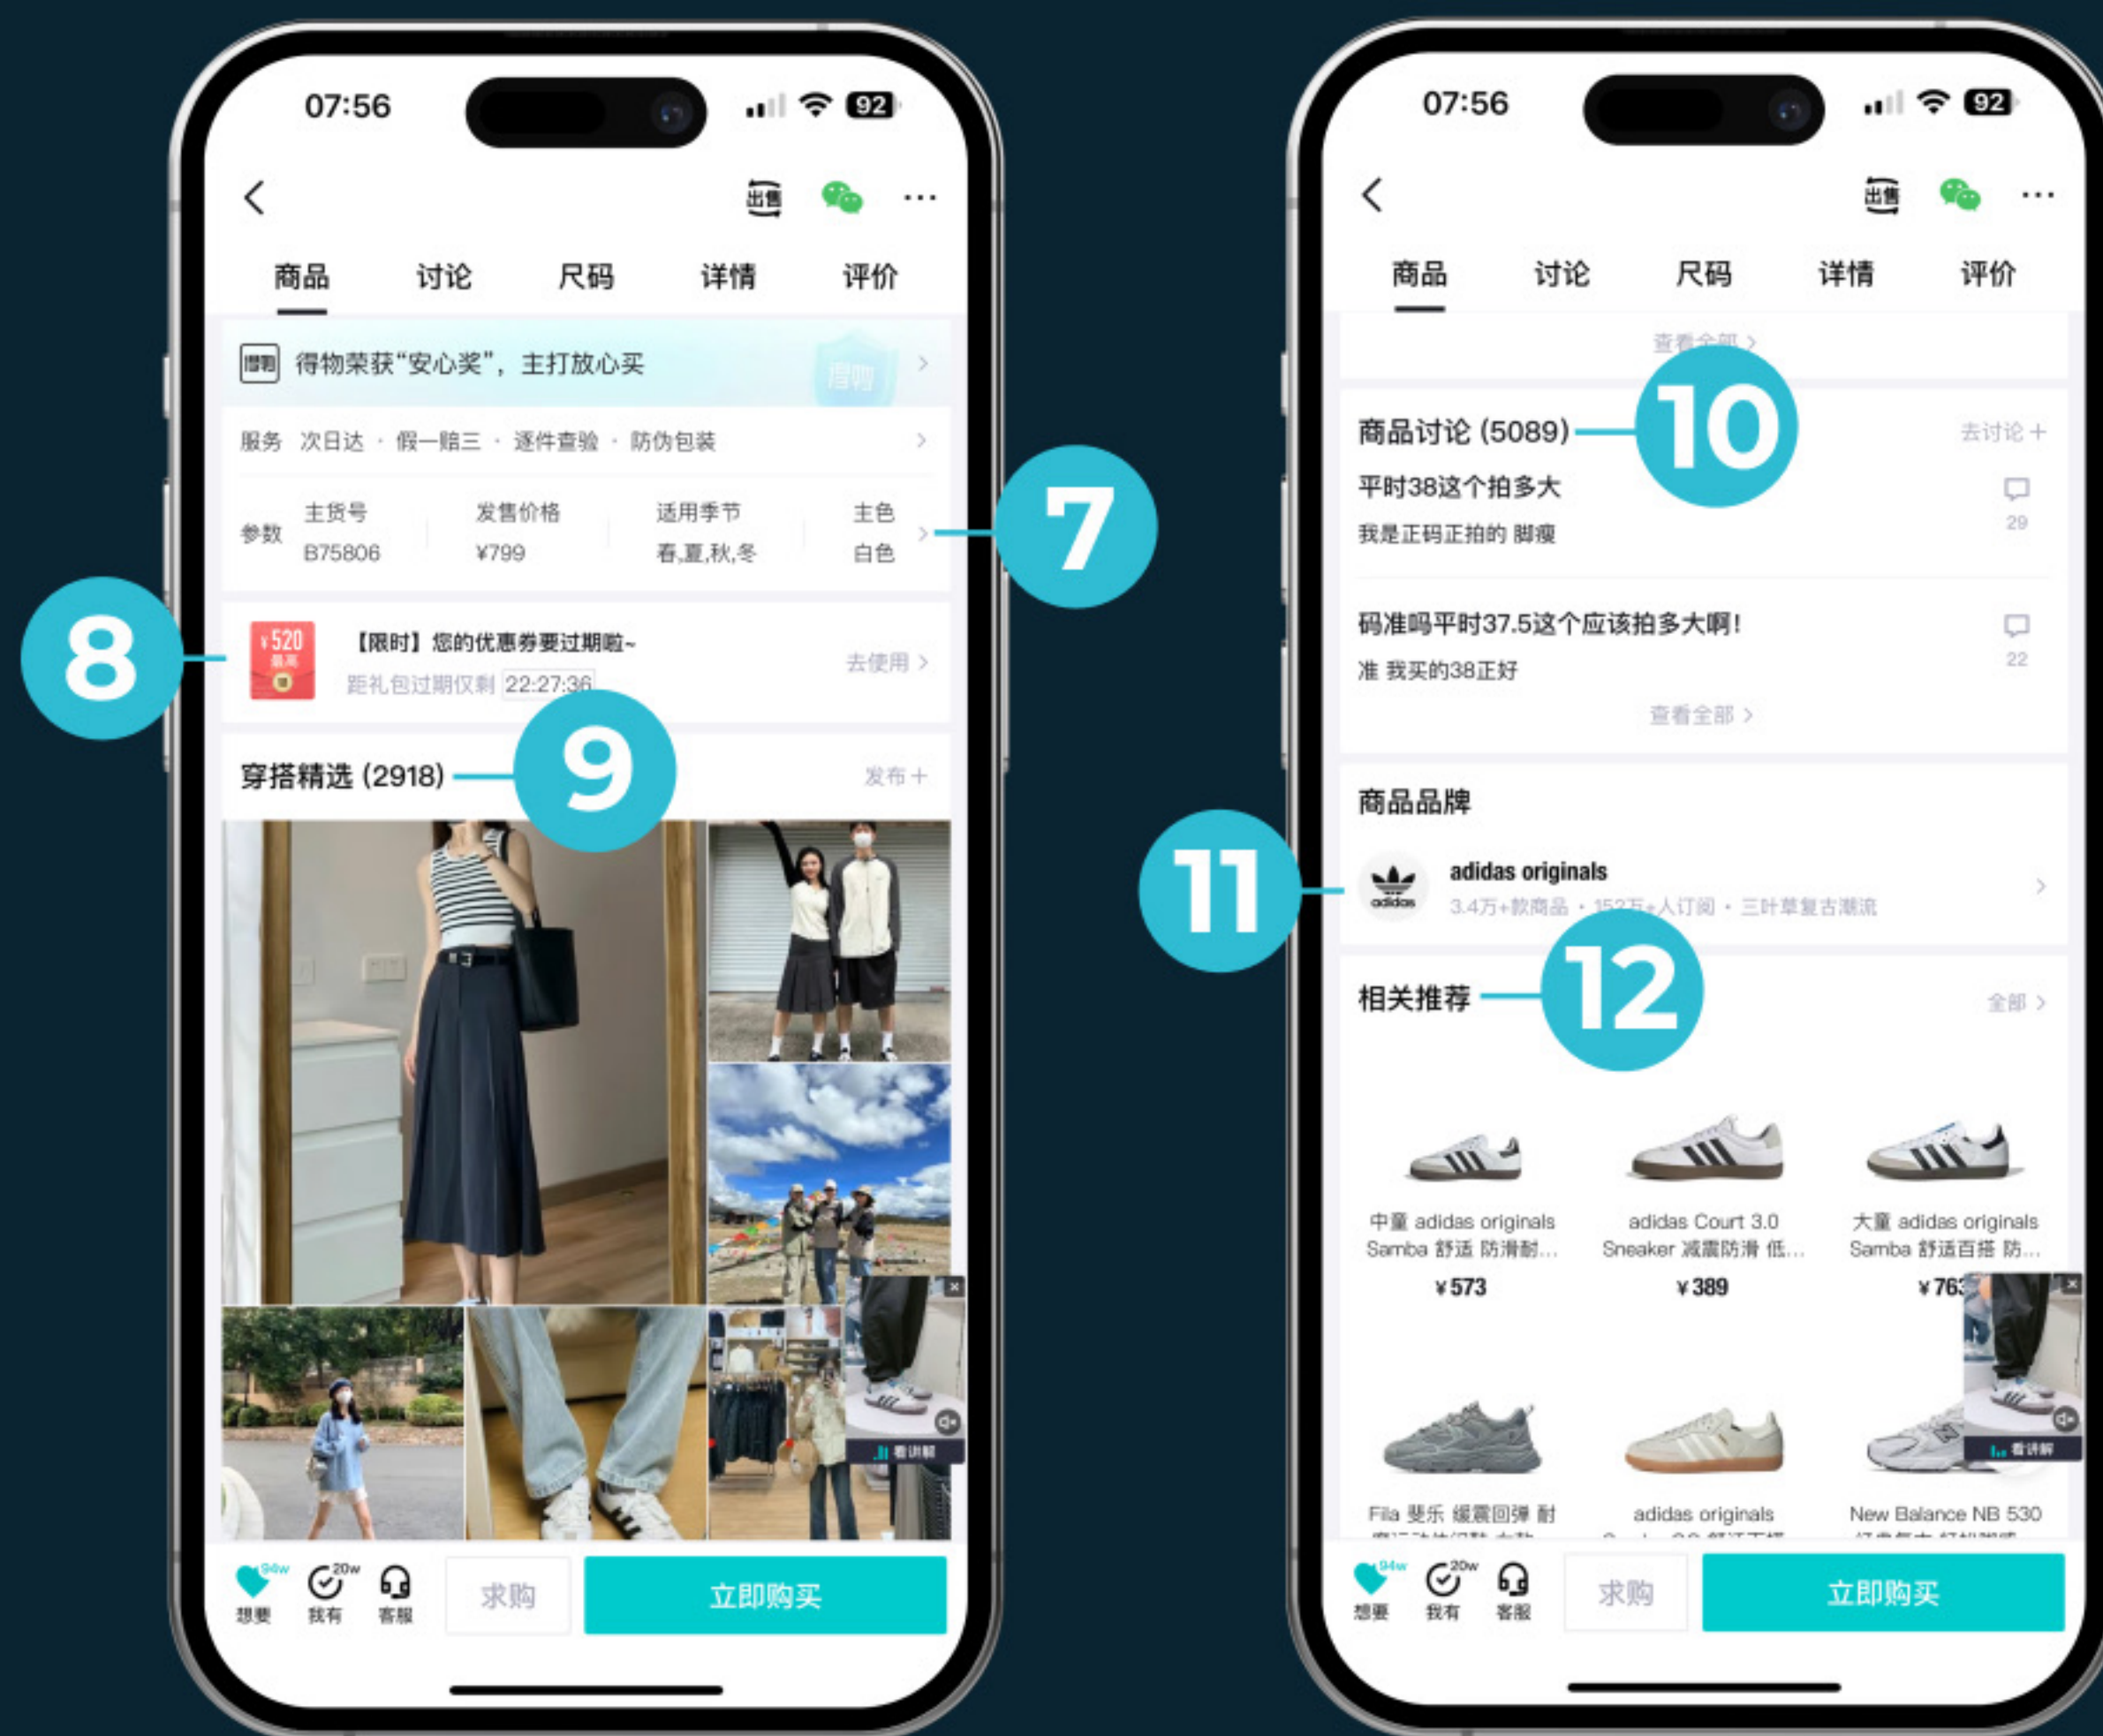

Q dior外套

3. By photo 

PLATFORM INTERFACE

Meest
China

There are also several handy interface features:

- ➔ Navigating through categories is available by swiping right and left.
- ➔ The platform has an adapted English search, unlike other Chinese domestic platforms.
- ➔ There are convenient filters for product search. You can select brand, size, year of collection release, seasonality, and material.

PLATFORM INTERFACE

Meest
China

The product card is similar to other Chinese marketplaces.

Here you can find information such as:

1. Photos
2. 3D visualization
3. Product variations
4. Price (which may sometimes vary based on size)
5. Shipping cost, currently it's free
6. Other bestsellers of the same model

PLATFORM INTERFACE

Meest
China

7. Warranty and model details
8. Occasionally available coupons, such as newcomer coupons
9. Photo reviews of all variations
10. Text reviews
11. Store profile, where you can navigate and view other products
12. Other similar recommended products