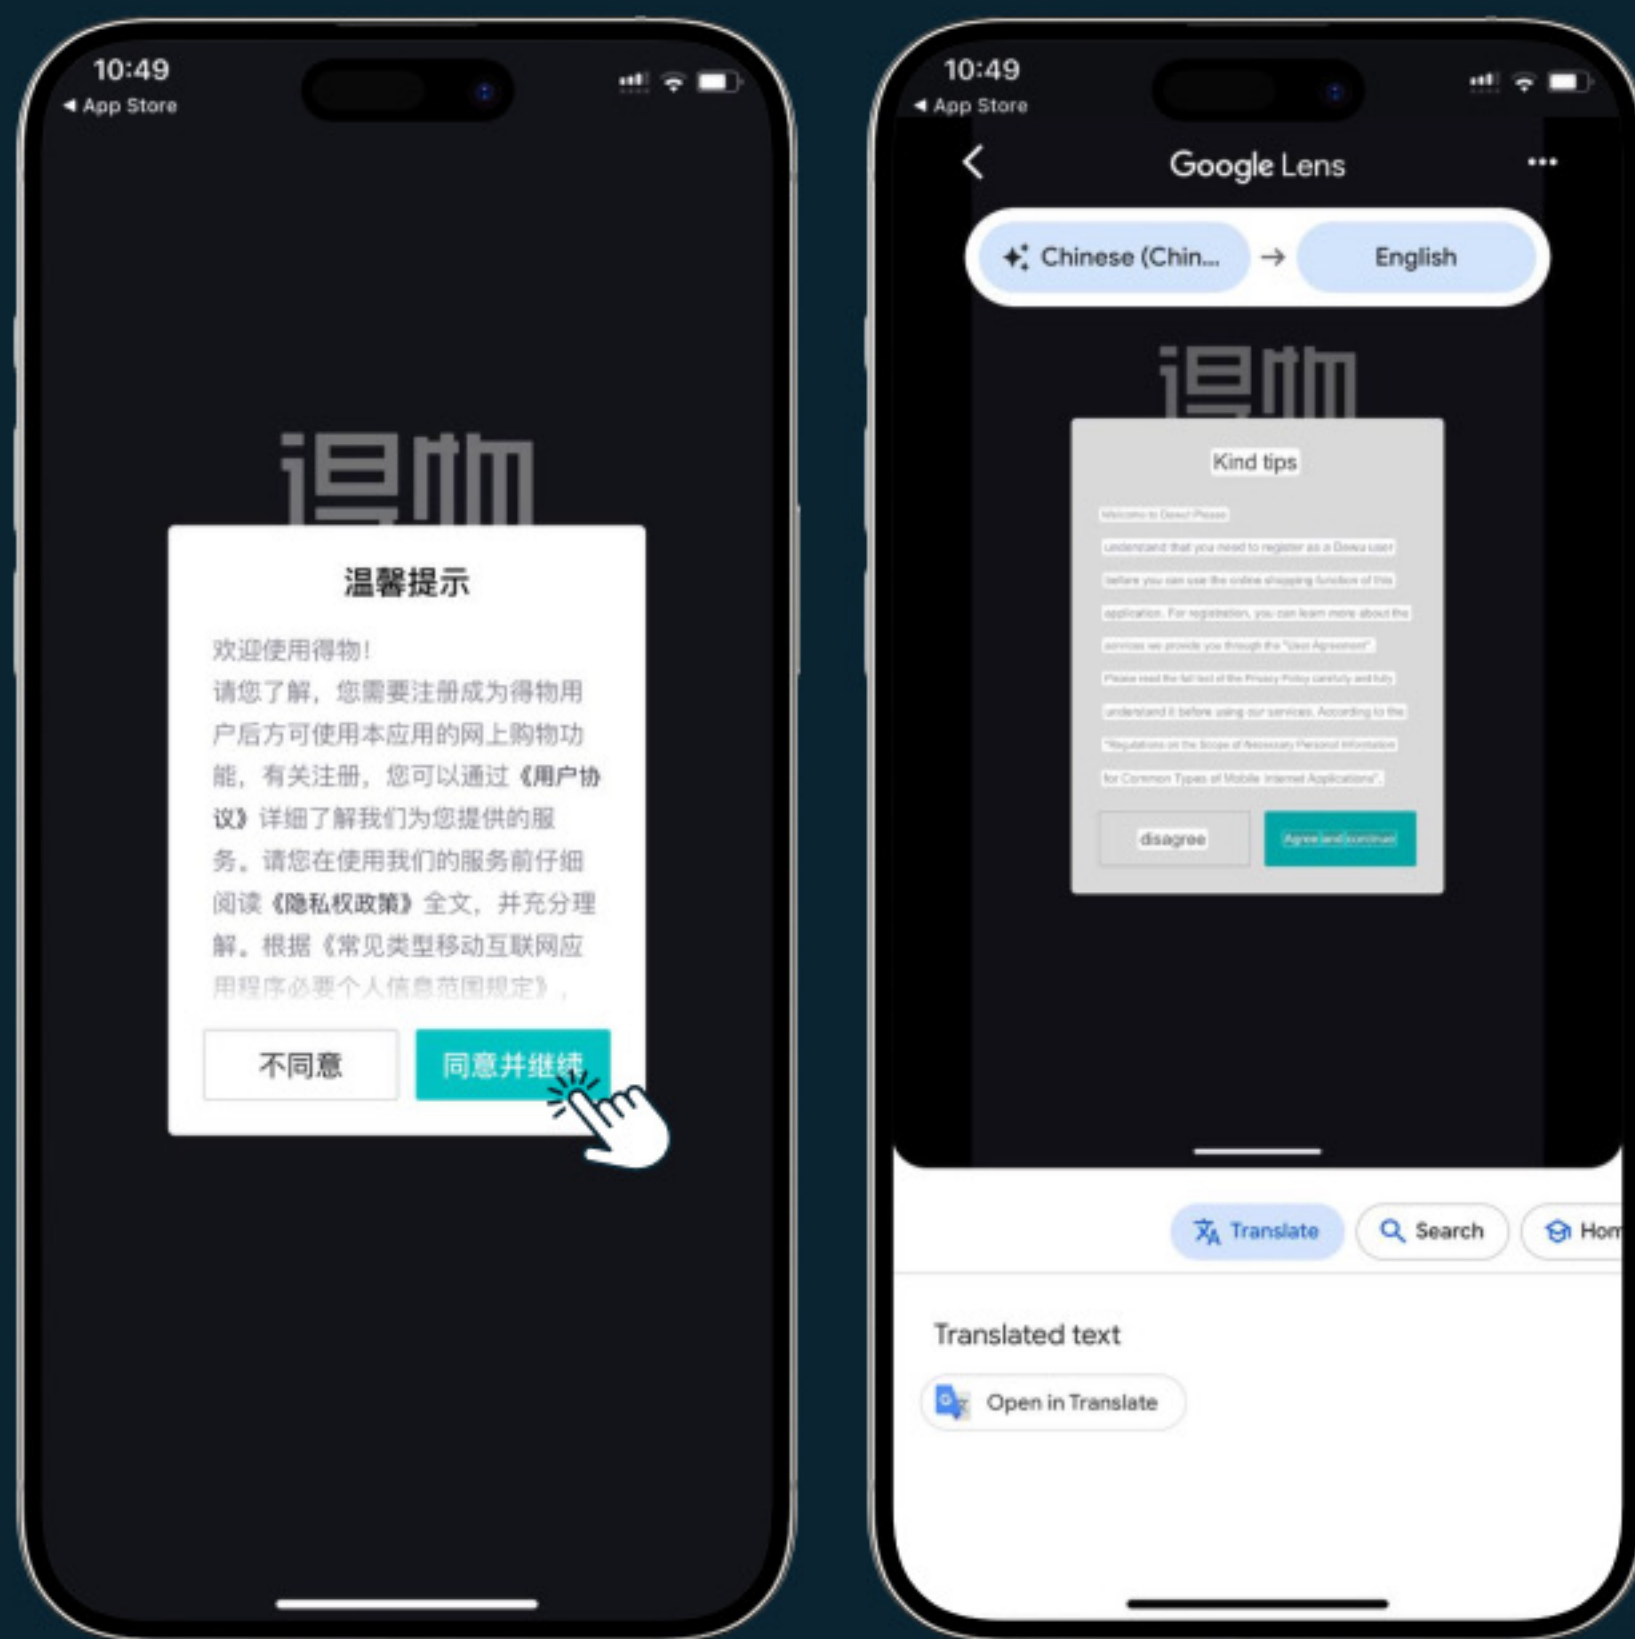

REGISTRATION

1

Download the application from the App Store.
The Chinese version of POIZON is not available on Google Play.

REGISTRATION

Meest
China

2 Agree to a Privacy Policy.

3 Click on "Log in" button.

REGISTRATION

4 Select country code.

5 Enter your phone number.

6 Agree to the platform's privacy policy.

✔ 已经阅读同意《用户协议》《隐私政策》《买家须知》。

7 Press the bright button "Get confirmation code".

REGISTRATION

8

Enter the code.

Congratulations! You are registered on the POIZON marketplace.

Meest
China

PLATFORM INTERFACE

Meest
China

ON THE FIRST TAB,  you will see reviews of various products, sorted by relevant categories. To view them, swipe left on the top bar with characters or open all by pressing the arrow.