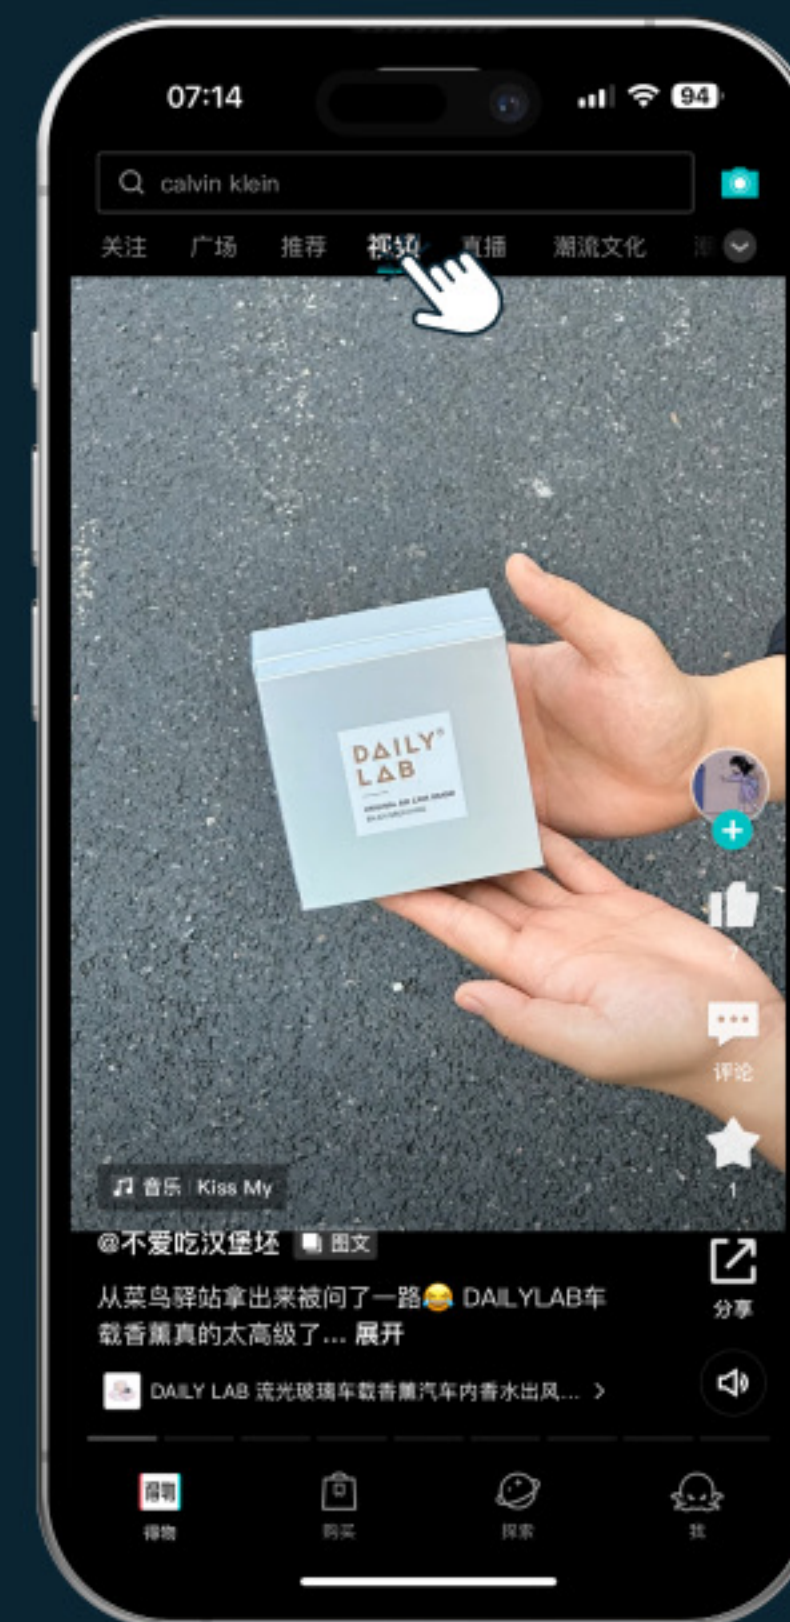

Congratulations! You are registered on the POIZON marketplace.

Meest
China

PLATFORM INTERFACE

Meest
China

ON THE FIRST TAB,  you will see reviews of various products, sorted by relevant categories. To view them, swipe left on the top bar with characters or open all by pressing the arrow.

Reviews are divided into several options:

- ➔ Feed where you can post your content 
- ➔ Photo recommendations 

PLATFORM INTERFACE

Meest
China

- Friends feed. This feed is used as friend recommendations if you add or subscribe to other users **推荐**
- Video recommendations of stores and users based on the TikTok-style feed **视频**
- Live broadcasts of stores and users **直播**

PLATFORM INTERFACE

Meest
China

- The next review tabs are divided into popular product categories: fashion shoes, clothing, watches, accessories, fashion brands, cosmetics, everything for workouts, and skateboarding 
- Some review categories have a general nature, such as fashion culture and news feeds with various articles mentioning products 