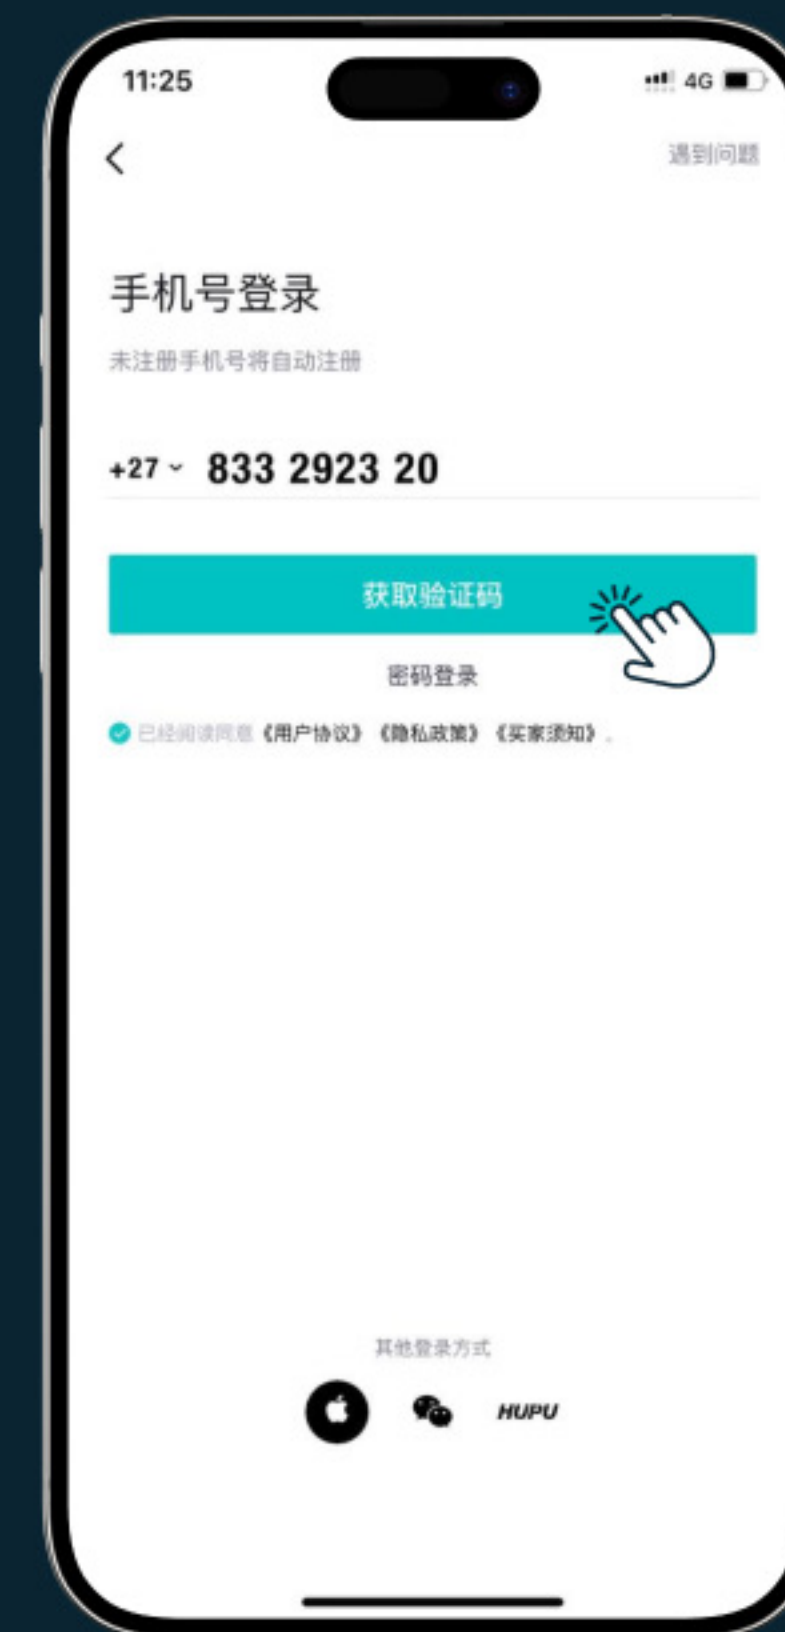

REGISTRATION

1

Download the application from the App Store.
The Chinese version of POIZON is not available on Google Play.

REGISTRATION

Meest
China

2 Agree to a Privacy Policy.

3 Click on "Log in" button.

REGISTRATION

4 Select country code.

5 Enter your phone number.

6 Agree to the platform's privacy policy.

✔ 已经阅读同意《用户协议》《隐私政策》《买家须知》。

7 Press the bright button "Get confirmation code".

REGISTRATION

8

Enter the code.

Congratulations! You are registered on the POIZON marketplace.

Meest
China

PLATFORM INTERFACE

Meest
China

ON THE FIRST TAB,  you will see reviews of various products, sorted by relevant categories. To view them, swipe left on the top bar with characters or open all by pressing the arrow.