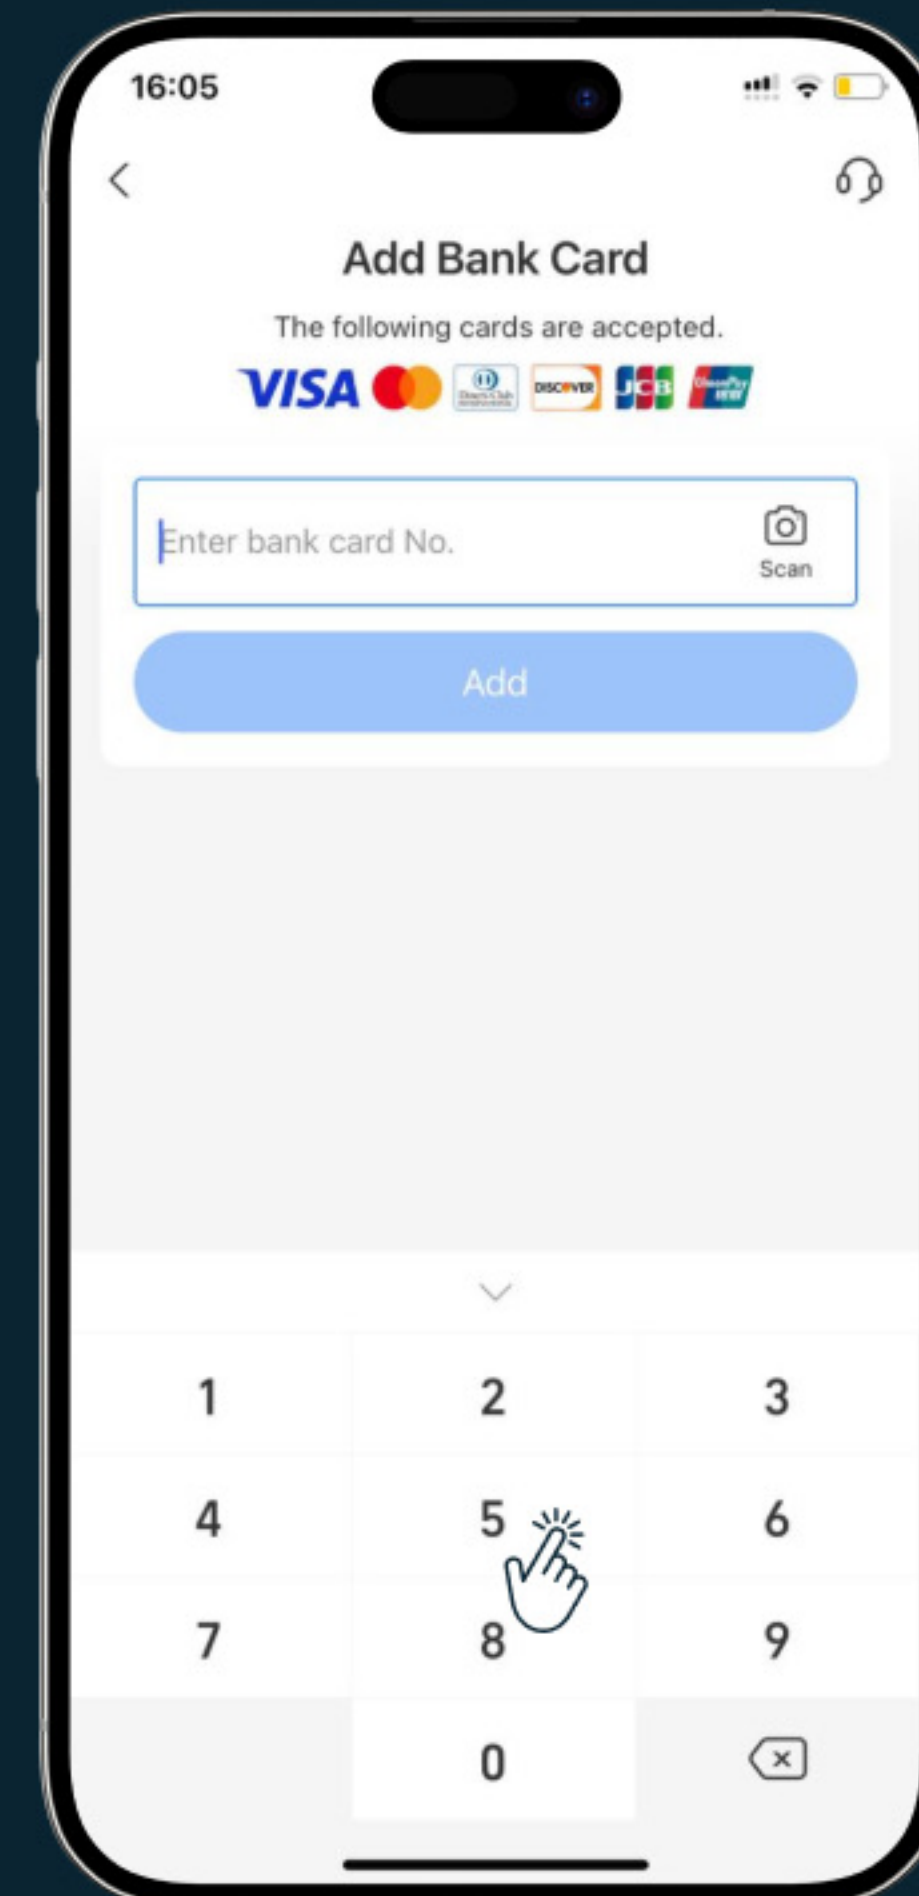

ADDING A BANK CARD TO ALIPAY

Meest
China

3 Enter the card details

4 Enter the expiration date and CVV code

Done! Your card has been added.