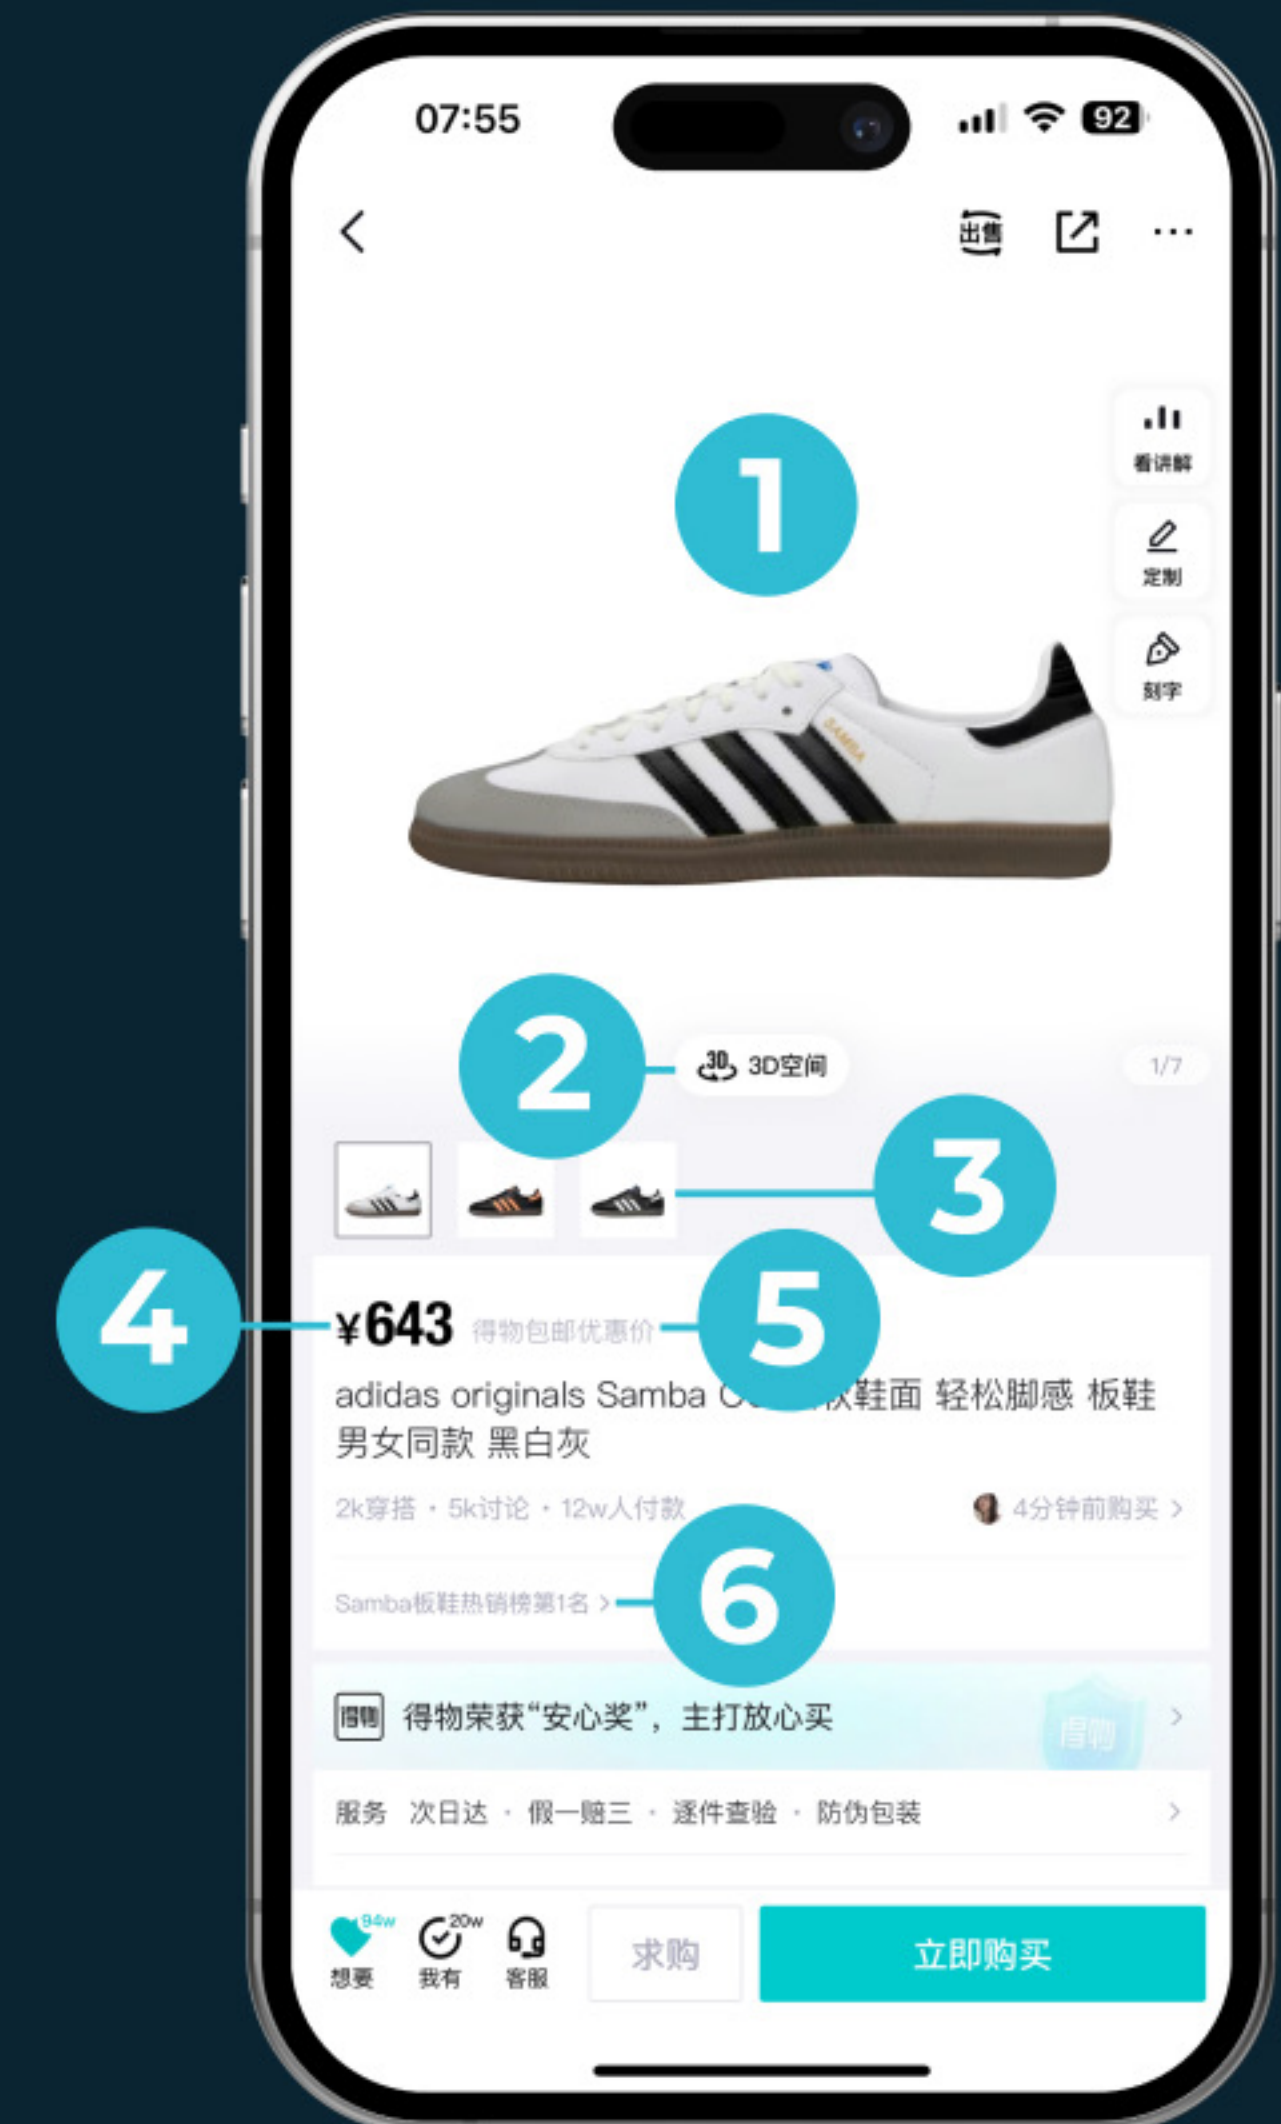

From all recommendations, you can go to the corresponding product and purchase it. There are also interesting reviews in the form of complete outfits. At the bottom, you can see which items make up the trendy look, add them to your favorites, or proceed to purchase.

PLATFORM INTERFACE

Meest
China

THE SECOND TAB  is responsible for purchasing products on POIZON.

Product search is possible:

1. By product categories

推荐 鞋类 潮服 手表 包袋 配饰 潮 分类

2. By search feed, where you can conveniently find your favorite brand without using characters

Q dior外套

3. By photo 

PLATFORM INTERFACE

Meest
China

There are also several handy interface features:

- ➔ Navigating through categories is available by swiping right and left.
- ➔ The platform has an adapted English search, unlike other Chinese domestic platforms.
- ➔ There are convenient filters for product search. You can select brand, size, year of collection release, seasonality, and material.

PLATFORM INTERFACE

Meest
China

The product card is similar to other Chinese marketplaces.

Here you can find information such as:

1. Photos
2. 3D visualization
3. Product variations
4. Price (which may sometimes vary based on size)
5. Shipping cost, currently it's free
6. Other bestsellers of the same model