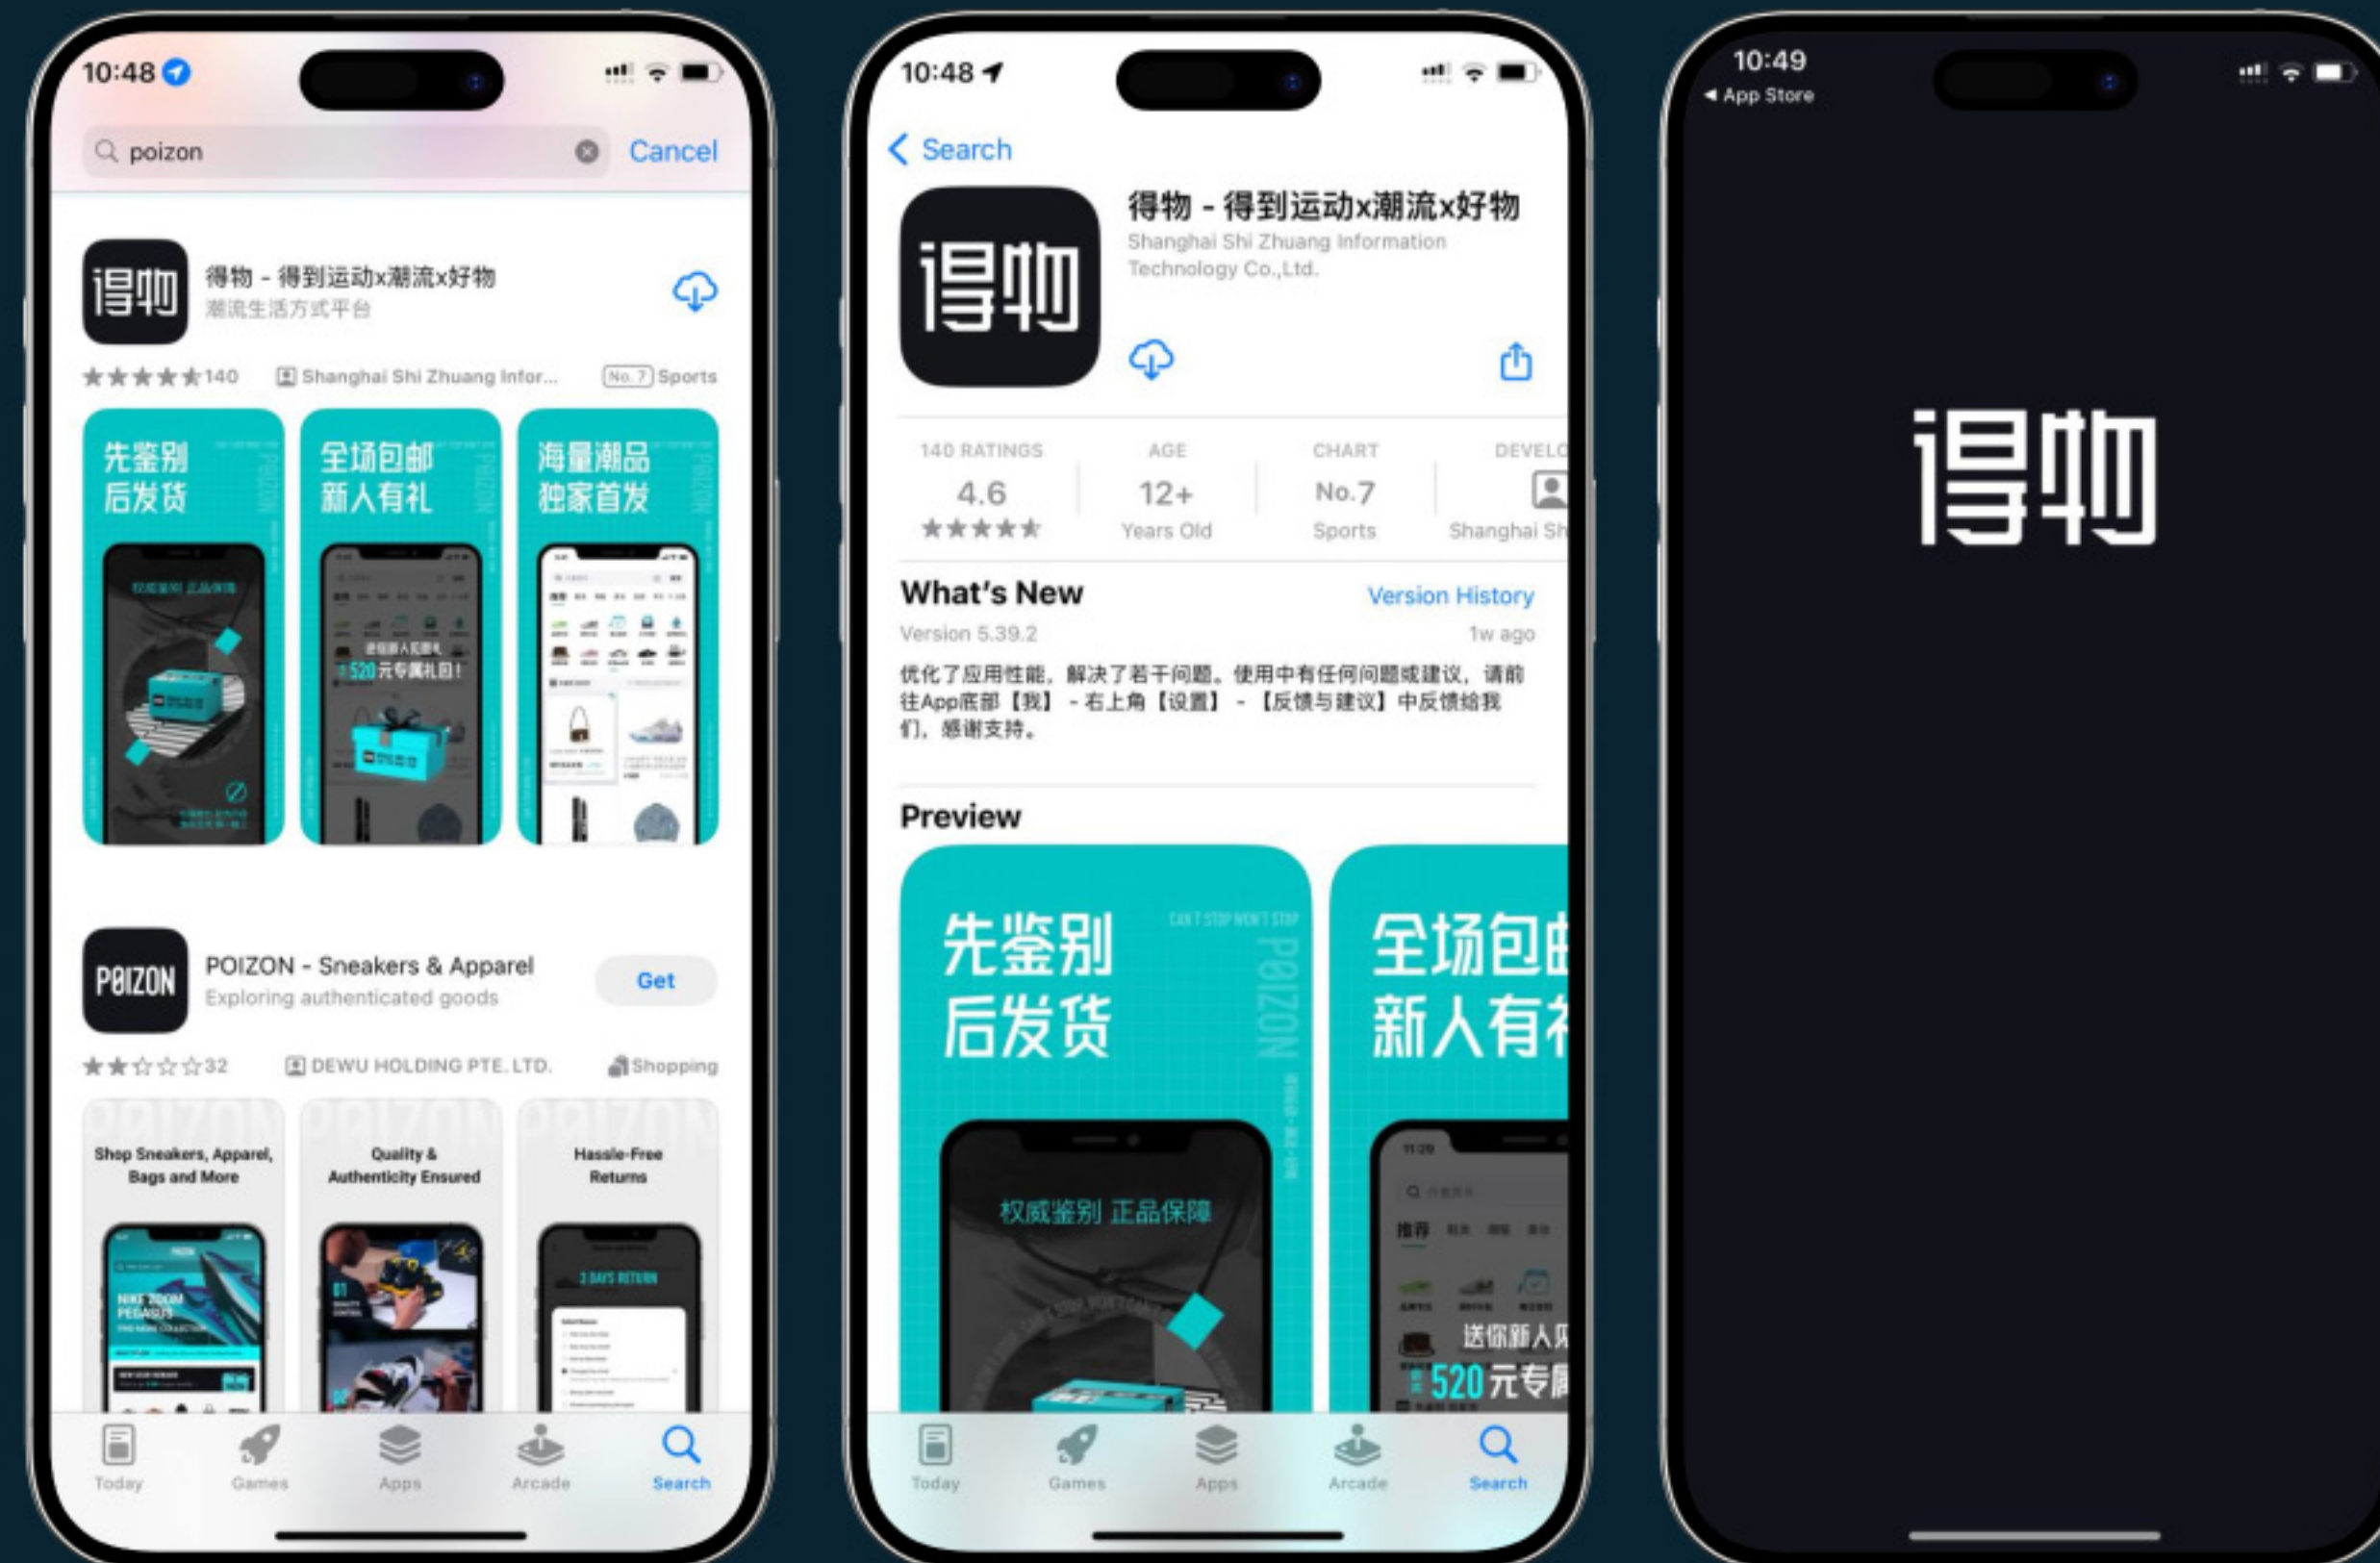

POIZON is a unique platform that guarantees you will receive quality 100% original goods at a fair price.

Chinese POIZON does not deliver outside of China, but with Meest China, you can get branded goods in South Africa at the best price.

REGISTRATION

1

Download the application from the App Store.
The Chinese version of POIZON is not available on Google Play.

REGISTRATION

Meest
China

2 Agree to a Privacy Policy.

3 Click on "Log in" button.

REGISTRATION

Congratulations! You are registered on the POIZON marketplace.

Meest
China

PLATFORM INTERFACE

Meest
China

ON THE FIRST TAB,  you will see reviews of various products, sorted by relevant categories. To view them, swipe left on the top bar with characters or open all by pressing the arrow.