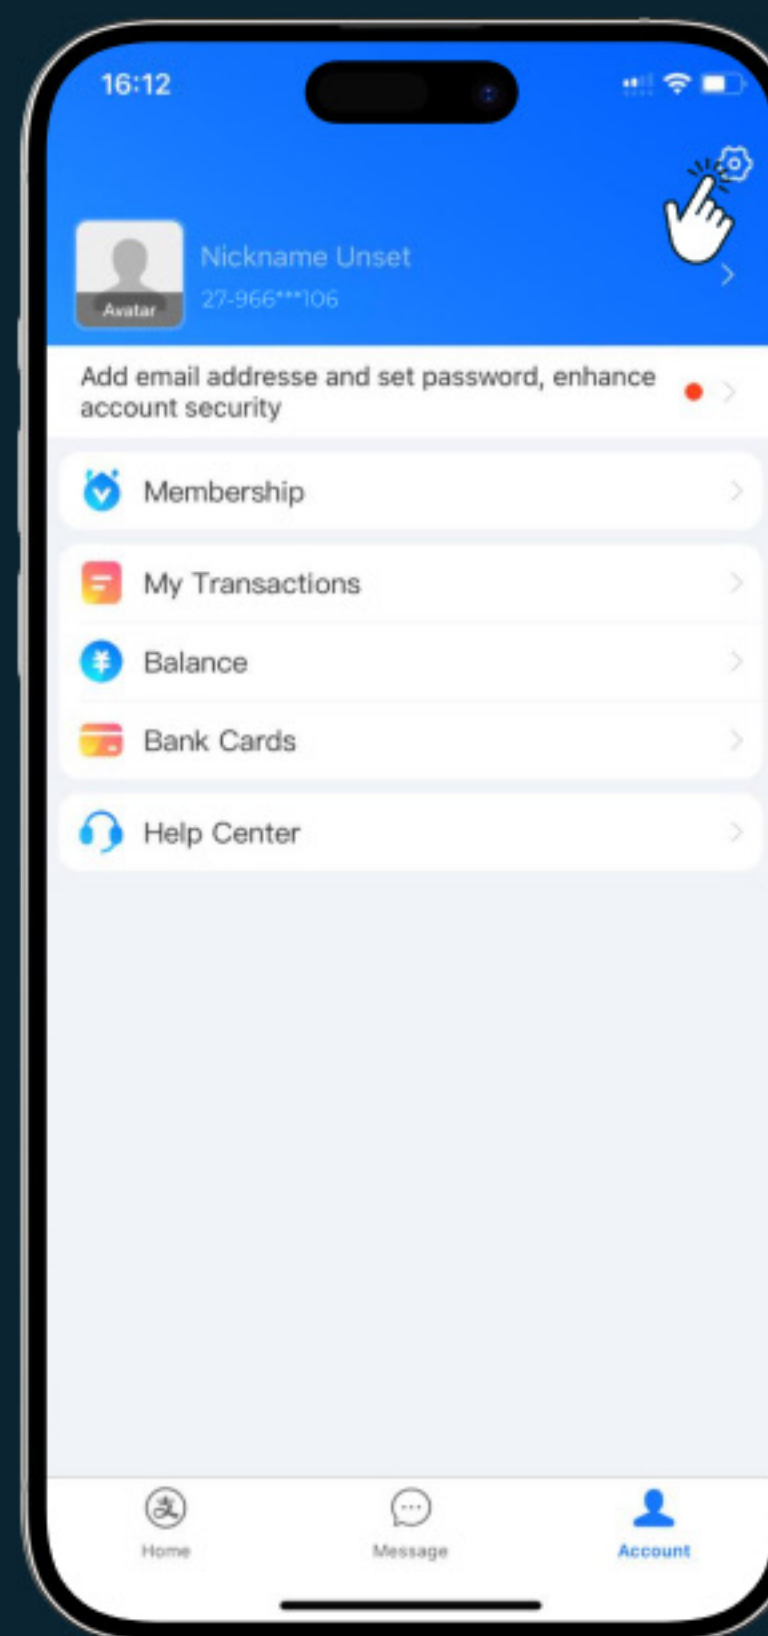

VERIFY YOUR ACCOUNT USING YOUR INTERNATIONAL PASSPORT

1. Go to the "Account" section and click on the gear icon

2. Select "Account and Security" (sometimes labeled as Security Setting).

Account and Security

3. Click on "Identity Information"

Identity Information Verify now >