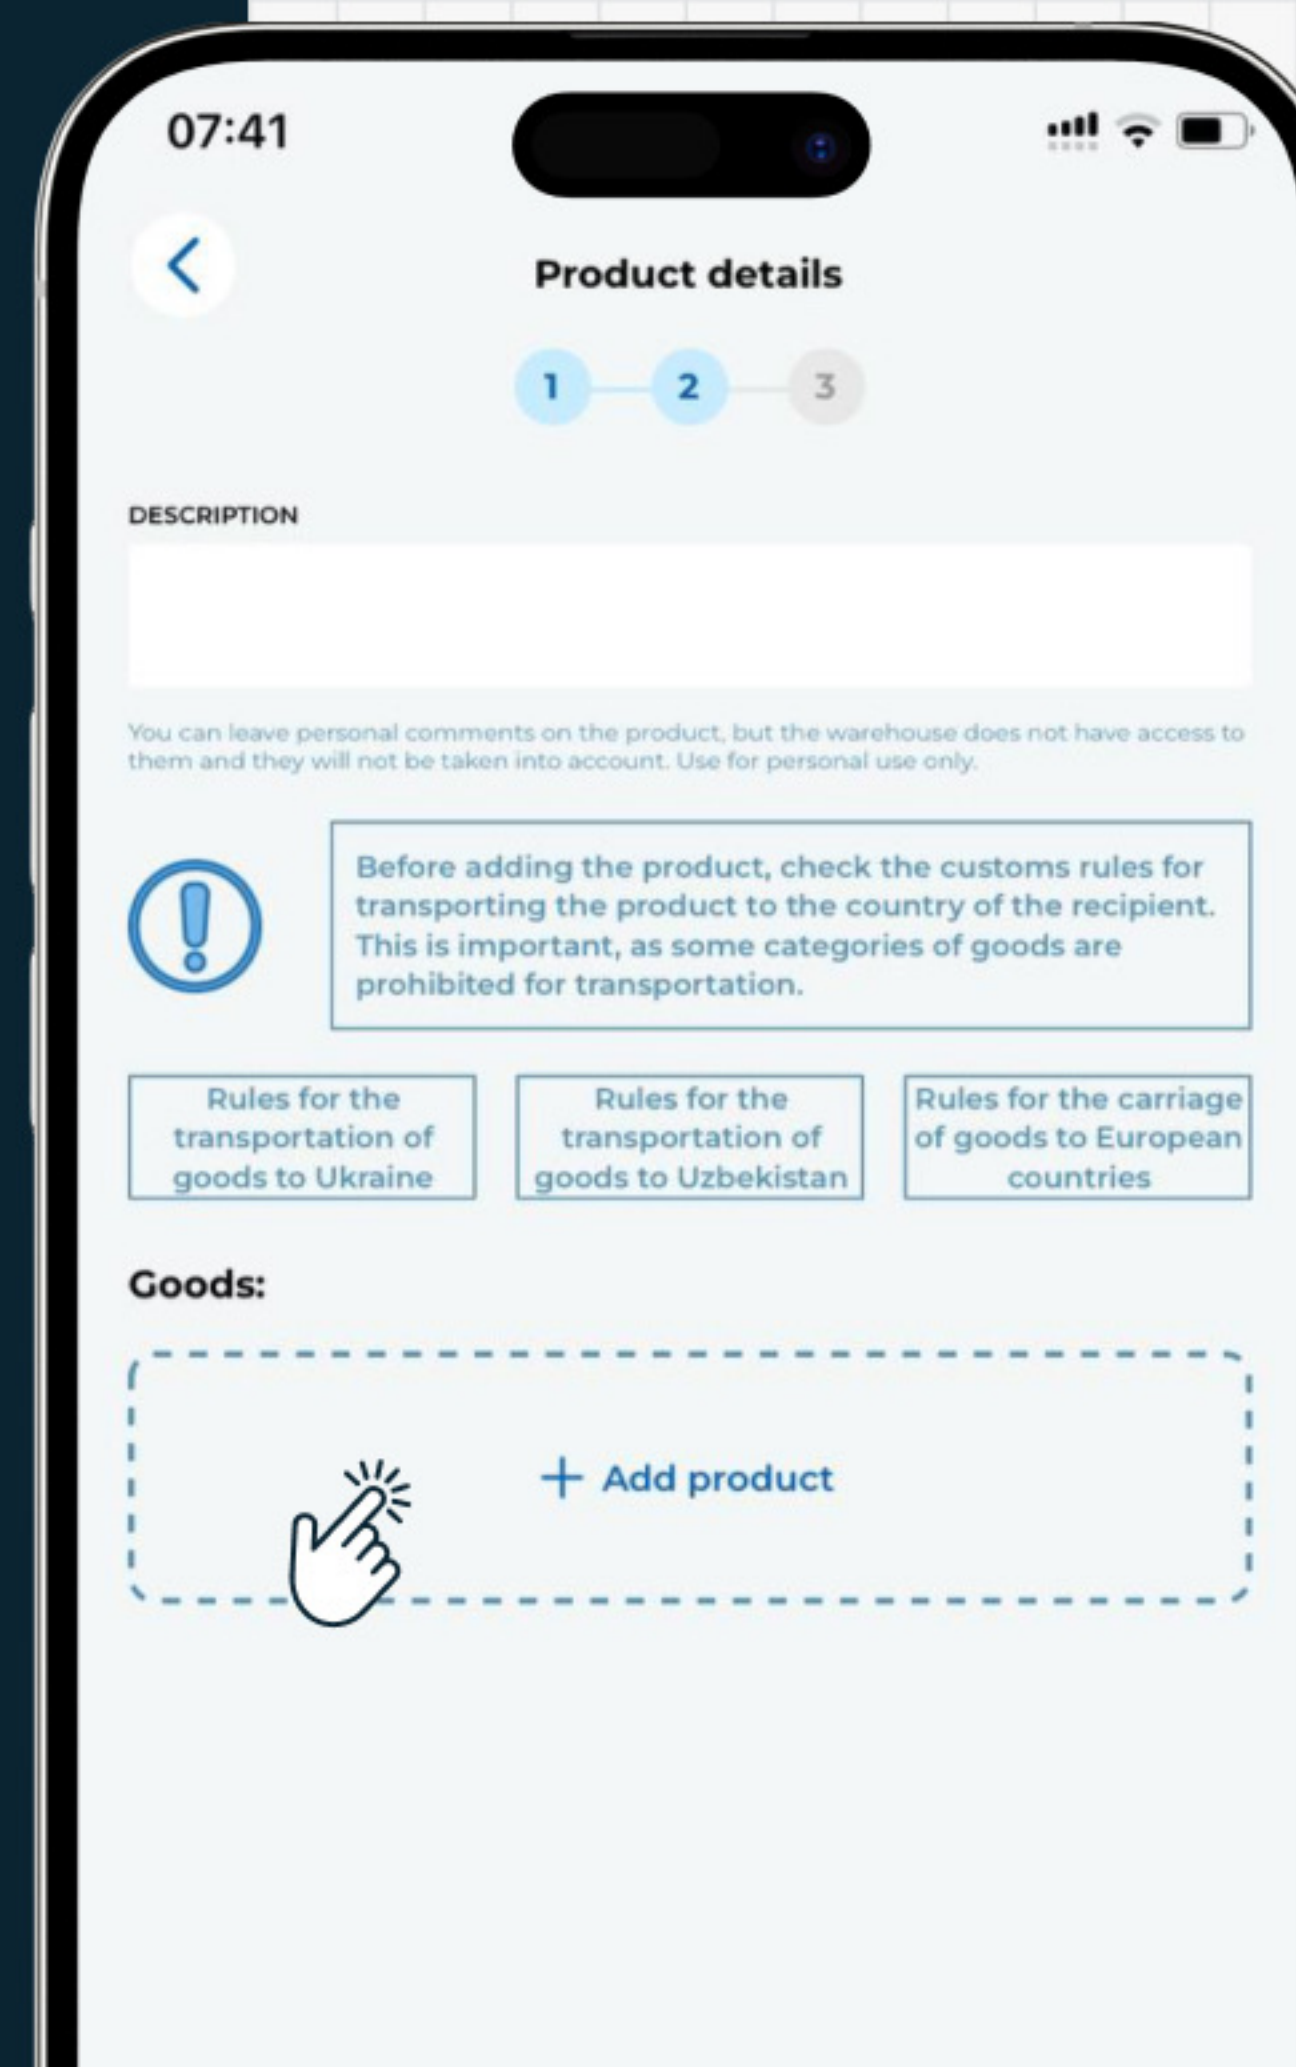

TRACK NUMBER REGISTRATION IN THE MEEEST CHINA APPLICATION

Meest
China

- ➔ Optionally, provide a **description**
- ➔ Familiarize yourself with the customs rules for transporting goods
- ➔ **Add the product** to the track number