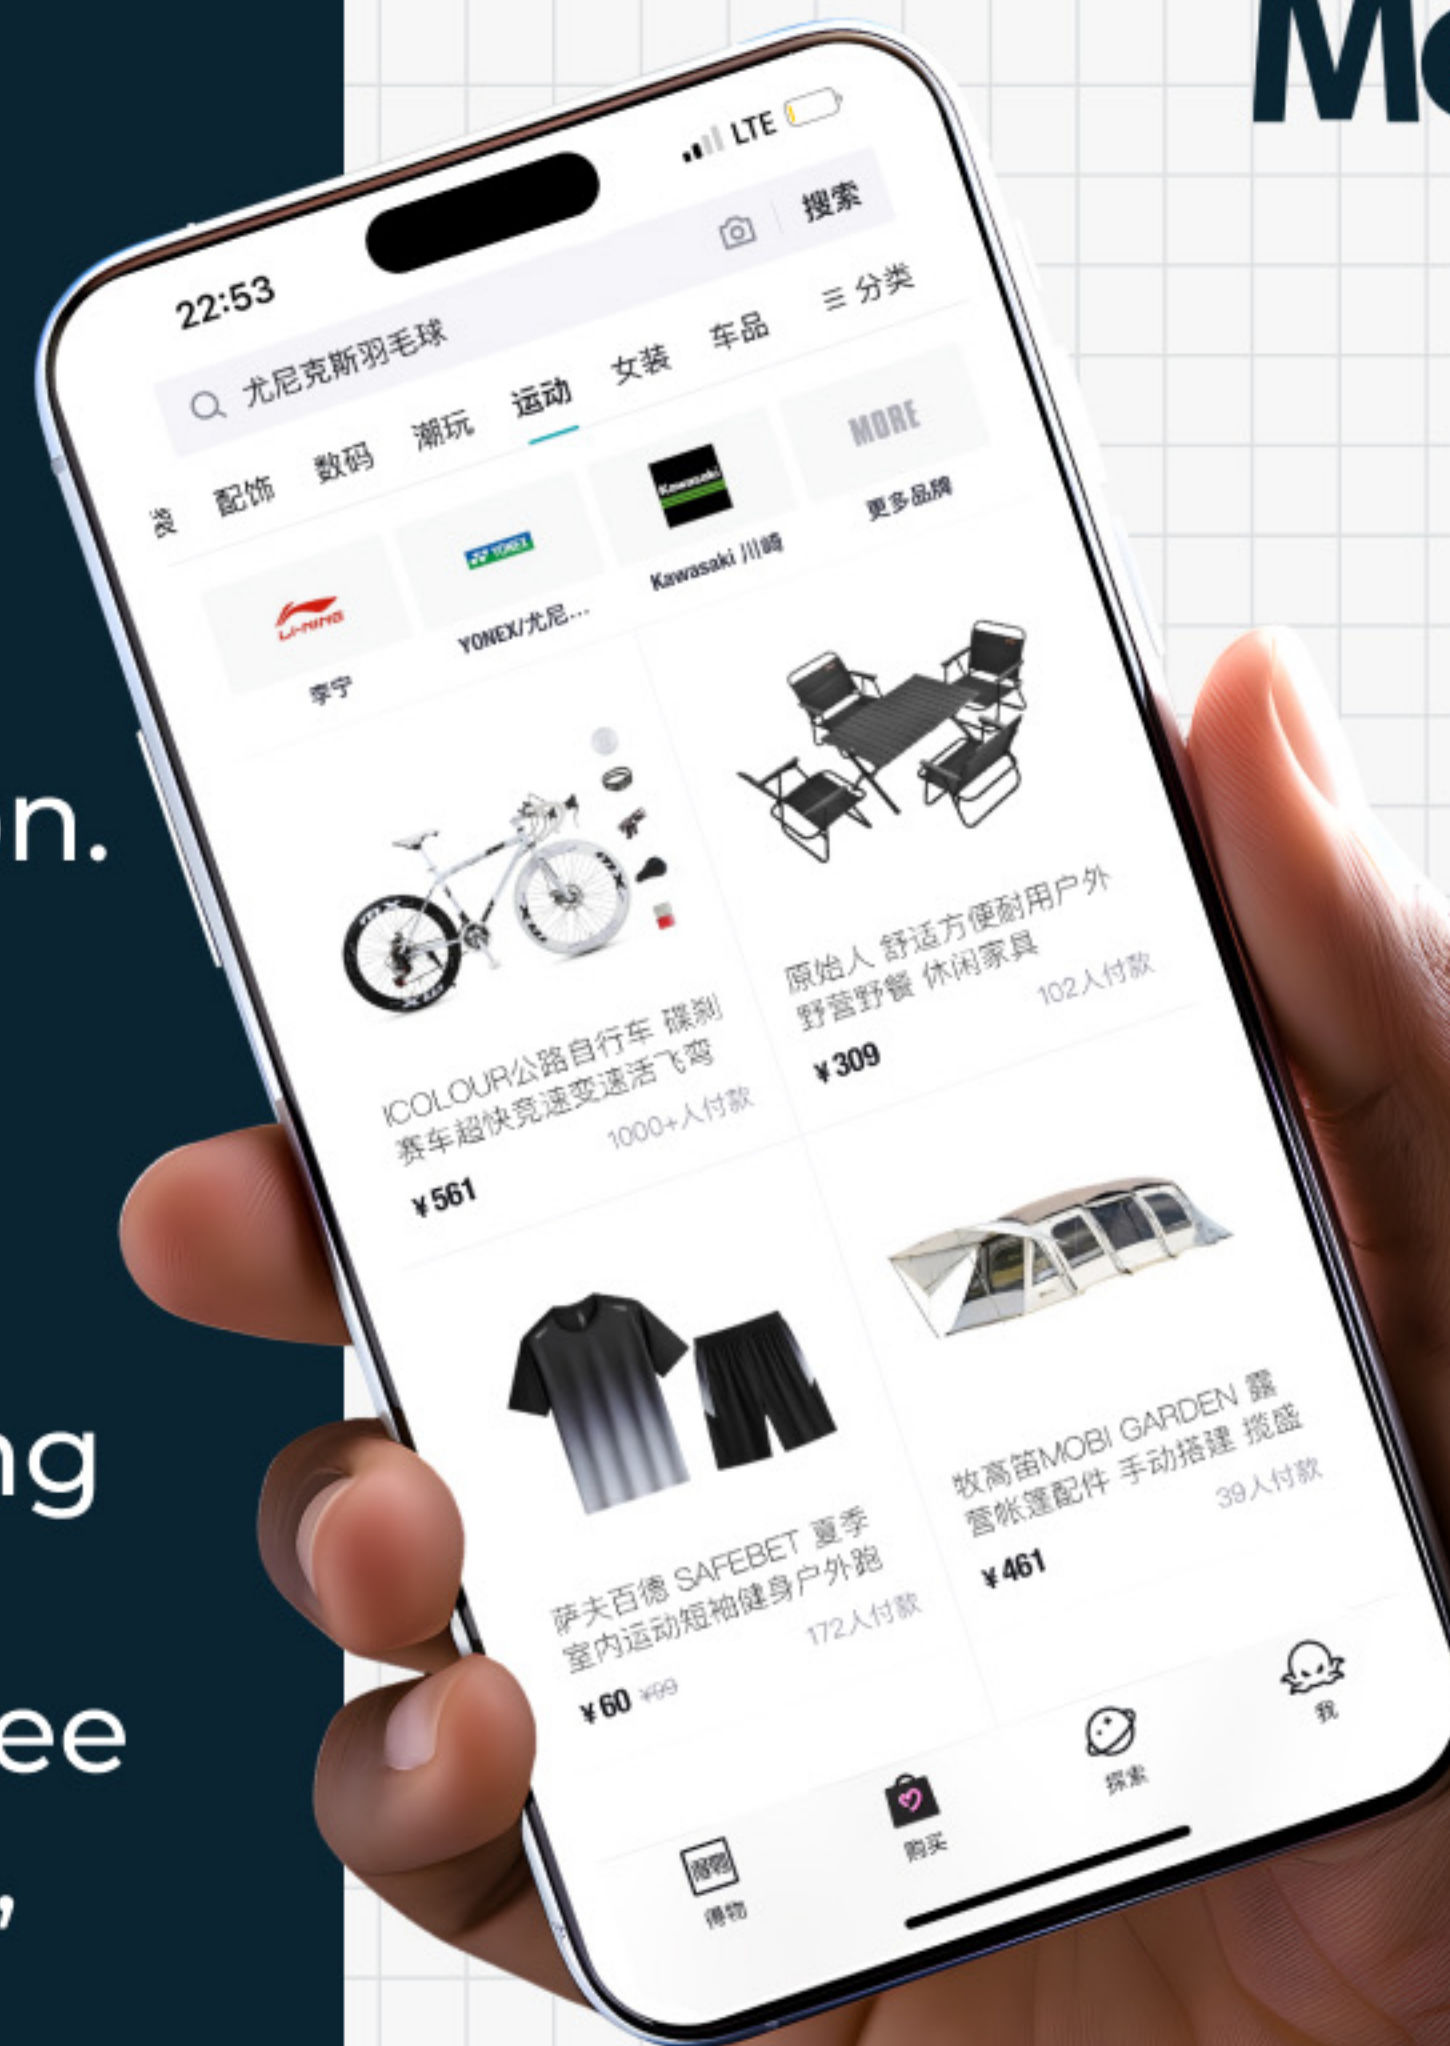

POIZON

Since its inception in 2015, POIZON has been used as a social network where users could post various content related to art and fashion. After market analysis and improvements, POIZON today is a full-fledged store where you can order absolutely all goods.

As you all know, China is famous for producing counterfeits. Even if sellers indicate the expected mark "original," there is no guarantee that it will be truly original production. Often, you can come across scammers who profit from the names of brands by passing off counterfeits as originals.

Meest
China