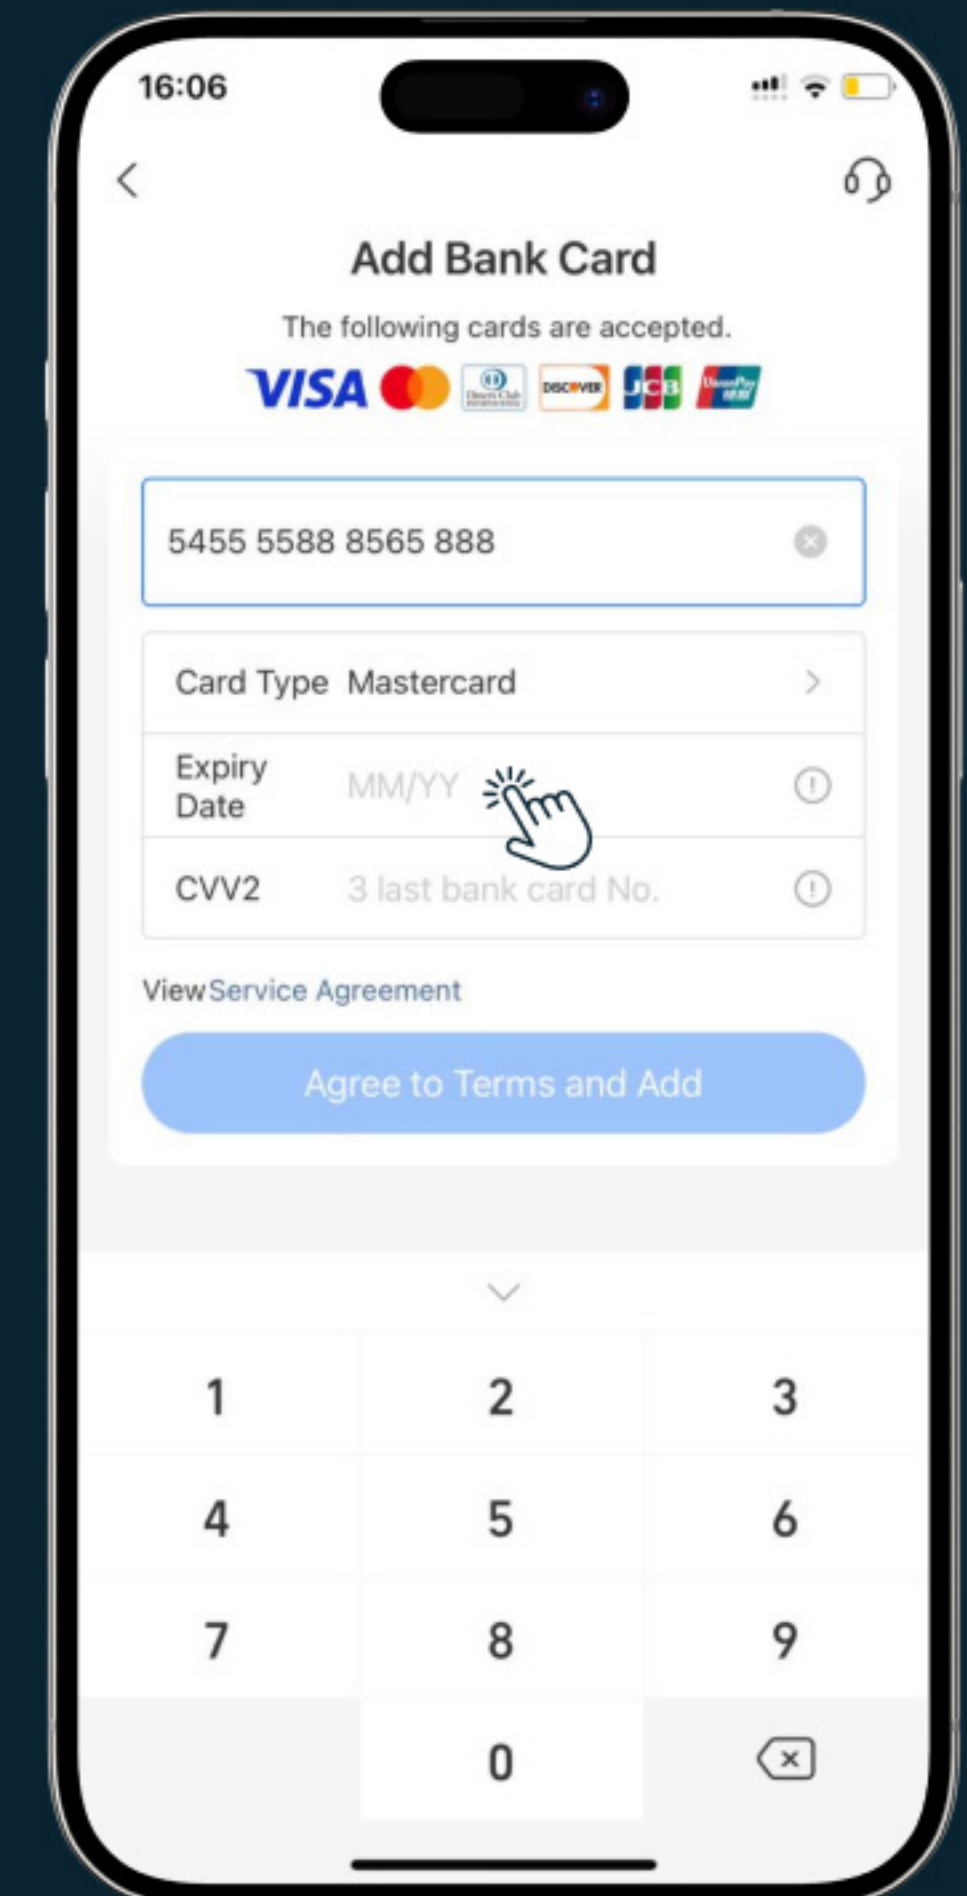

You have set up the payment password!

ADDING A BANK CARD TO ALIPAY

Meest
China

- 1 Go to the "Account"  section
- 2 Under "Bank Cards",  click on "Add Card"

ADDING A BANK CARD TO ALIPAY

Meest
China

3 Enter the card details

4 Enter the expiration date and CVV code

Done! Your card has been added.

VERIFY YOUR ACCOUNT USING YOUR INTERNATIONAL PASSPORT

1. Go to the "Account"  section and click on the gear icon 

2. Select "Account and Security" (sometimes labeled as Security Setting).