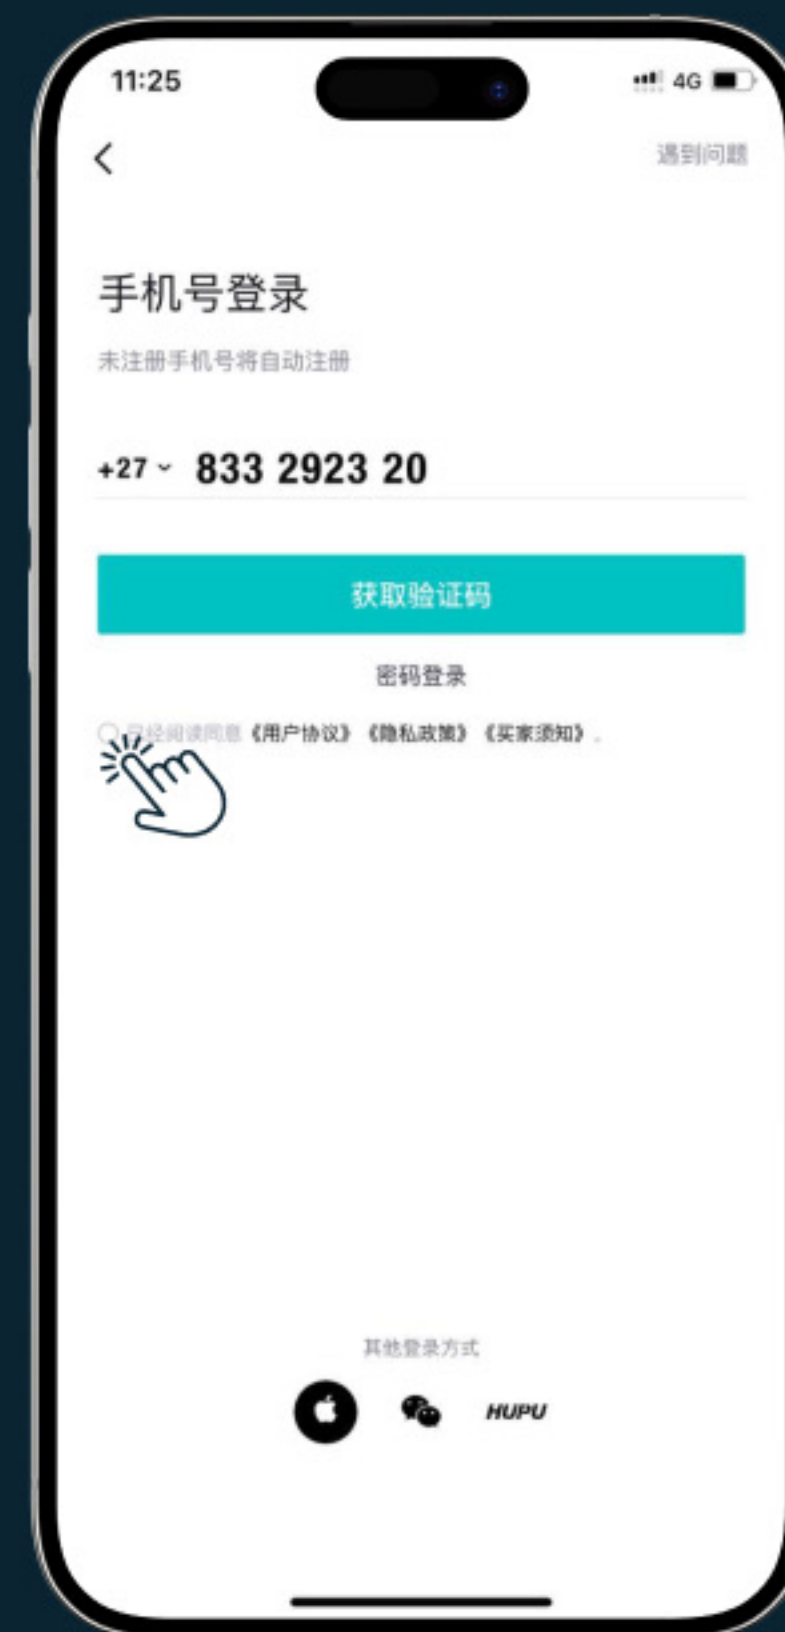

REGISTRATION

1

Download the application from the App Store.
The Chinese version of POIZON is not available on Google Play.

REGISTRATION

Meest
China

2 Agree to a Privacy Policy.

3 Click on "Log in" button.

REGISTRATION

4 Select country code.

5 Enter your phone number.

6 Agree to the platform's privacy policy.

✔ 已经阅读同意《用户协议》《隐私政策》《买家须知》。

7 Press the bright button "Get confirmation code".

REGISTRATION

8

Enter the code.

Congratulations! You are registered on the POIZON marketplace.

Meest
China

PLATFORM INTERFACE

Meest
China

ON THE FIRST TAB,  you will see reviews of various products, sorted by relevant categories. To view them, swipe left on the top bar with characters or open all by pressing the arrow.