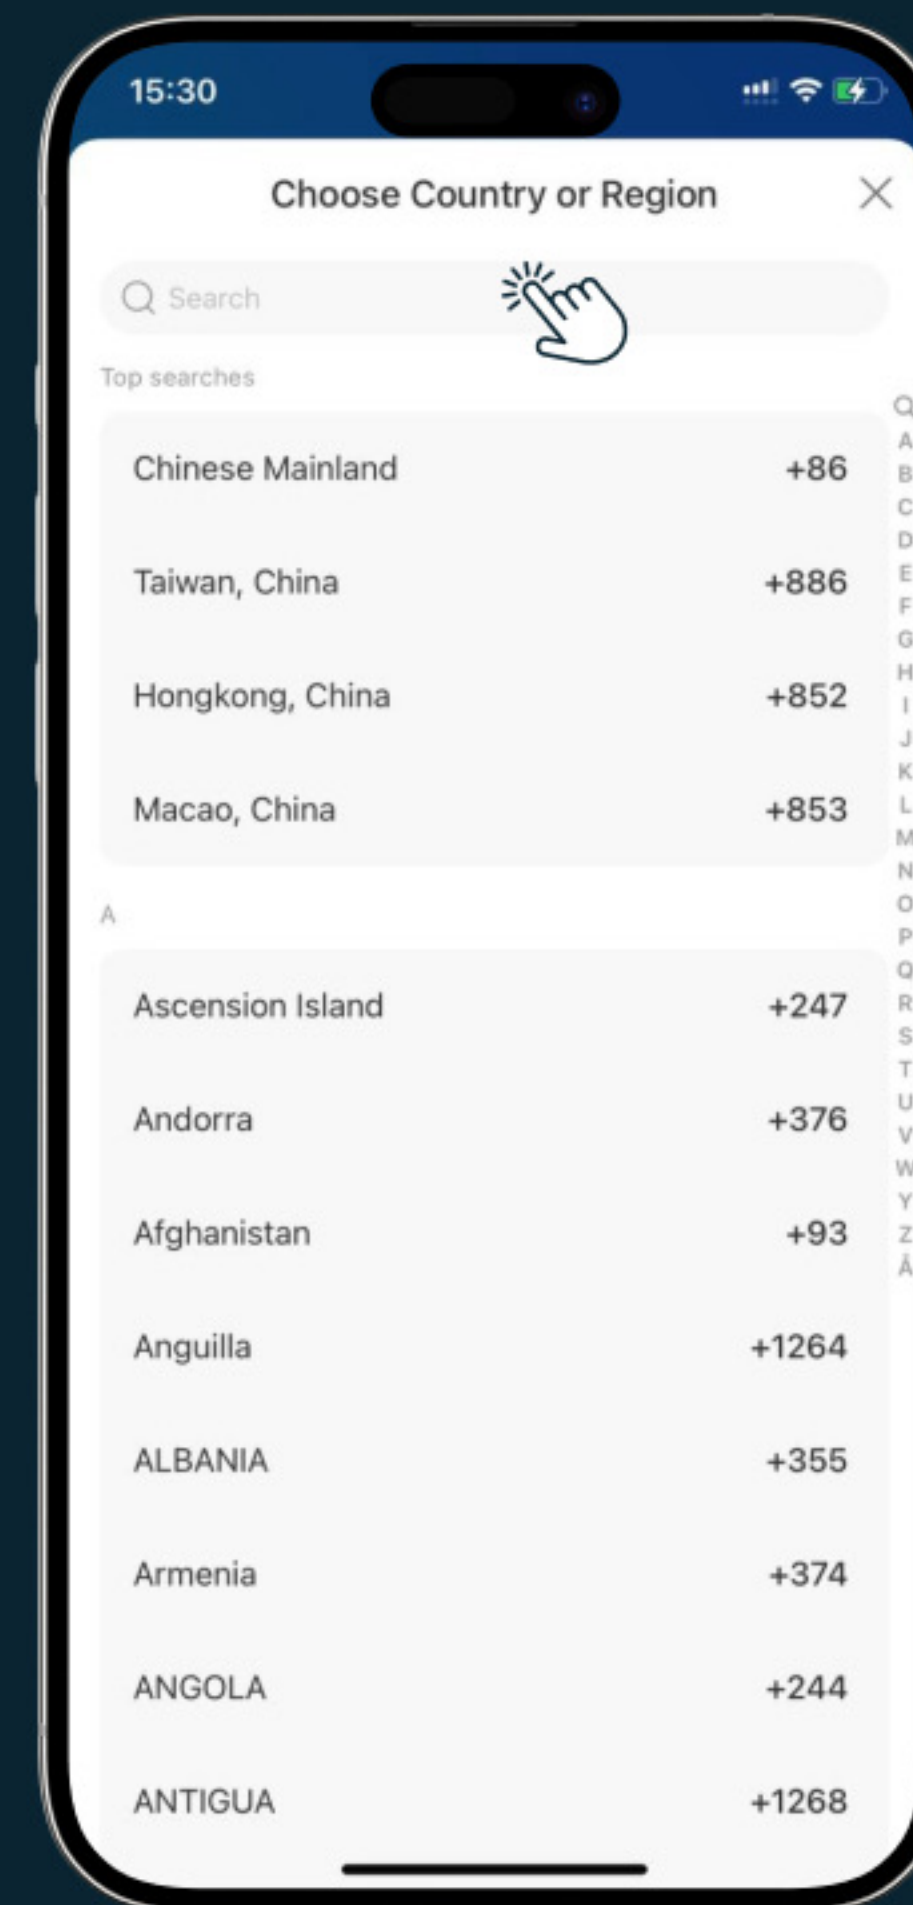

CREATING AN ALIPAY ACCOUNT

1. 5 Select your country code from the list.
2. 6 Enter your phone number.