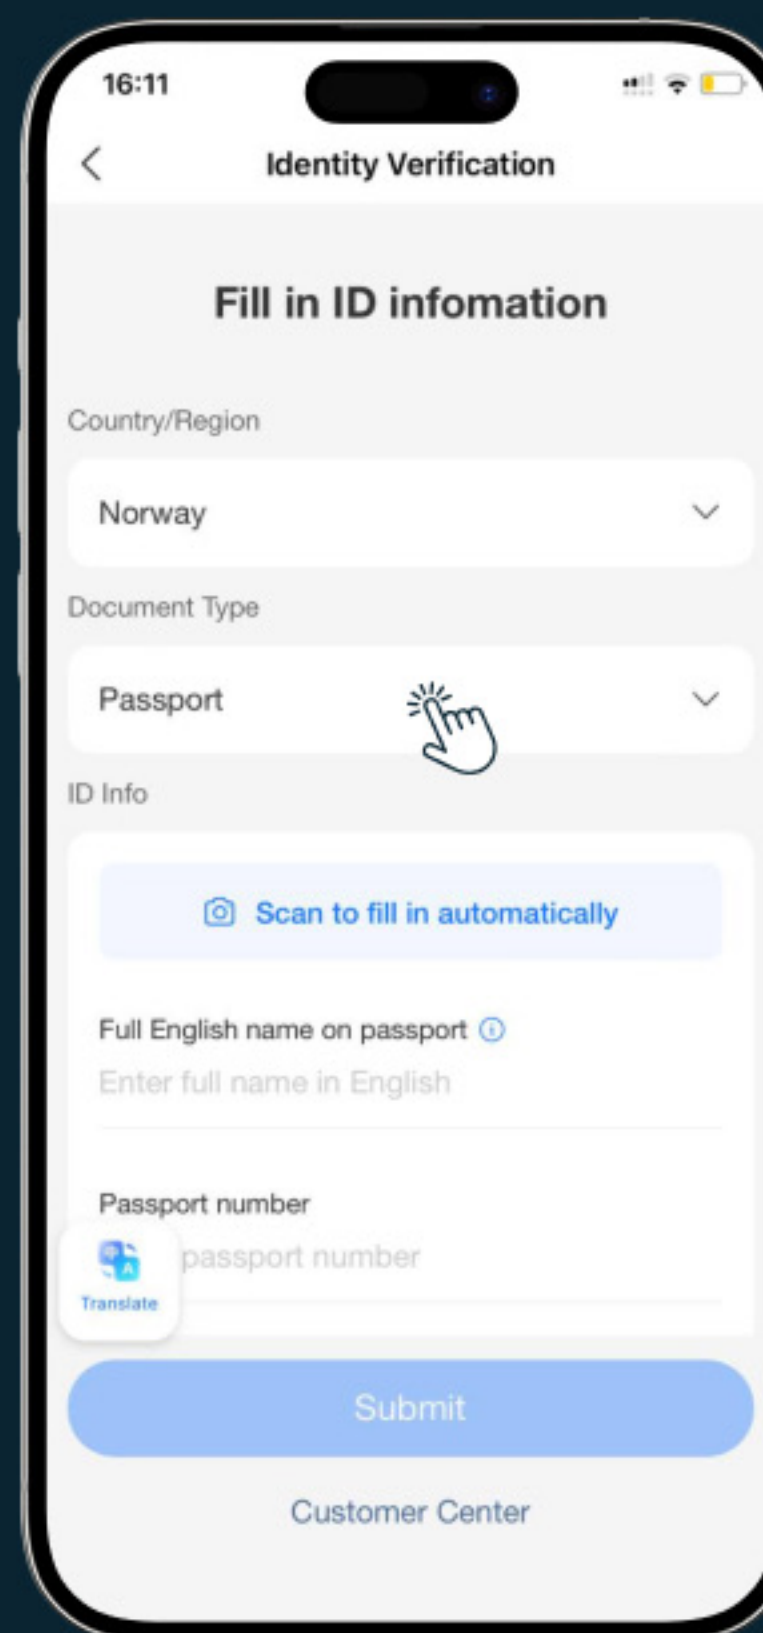

VERIFY YOUR ACCOUNT USING YOUR INTERNATIONAL PASSPORT

4. Scan or fill in the details of your international passport

5. From the "Account and Security" tab, go back to the "Identity Information" section

6. Add other basic information highlighted in yellow: employment type, and address

Passport

Basic Identify Information Update 2 Items >

Occupation Type To be filled >

Address To be filled >