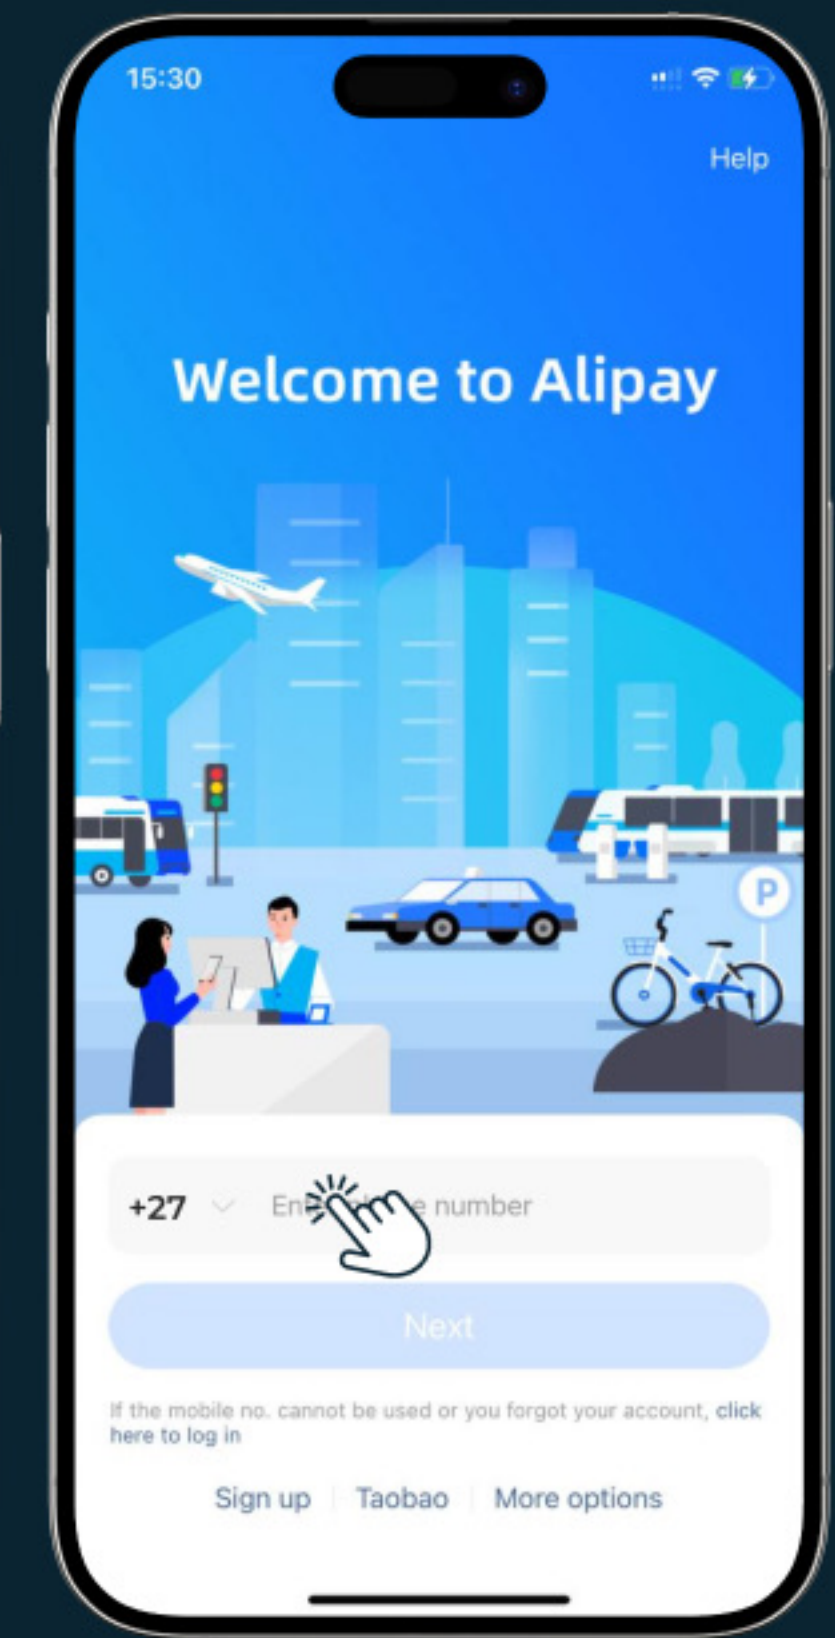

CREATING AN ALIPAY ACCOUNT

The account creation process is the same as in the Taobao instruction.

- 1 Find the Alipay app in the App Store and download it.

Alipay

CREATING AN ALIPAY ACCOUNT

- 2 Open the app and press the blue button.
- 3 Agree to the privacy policy.
- 4 Allow or deny notifications.