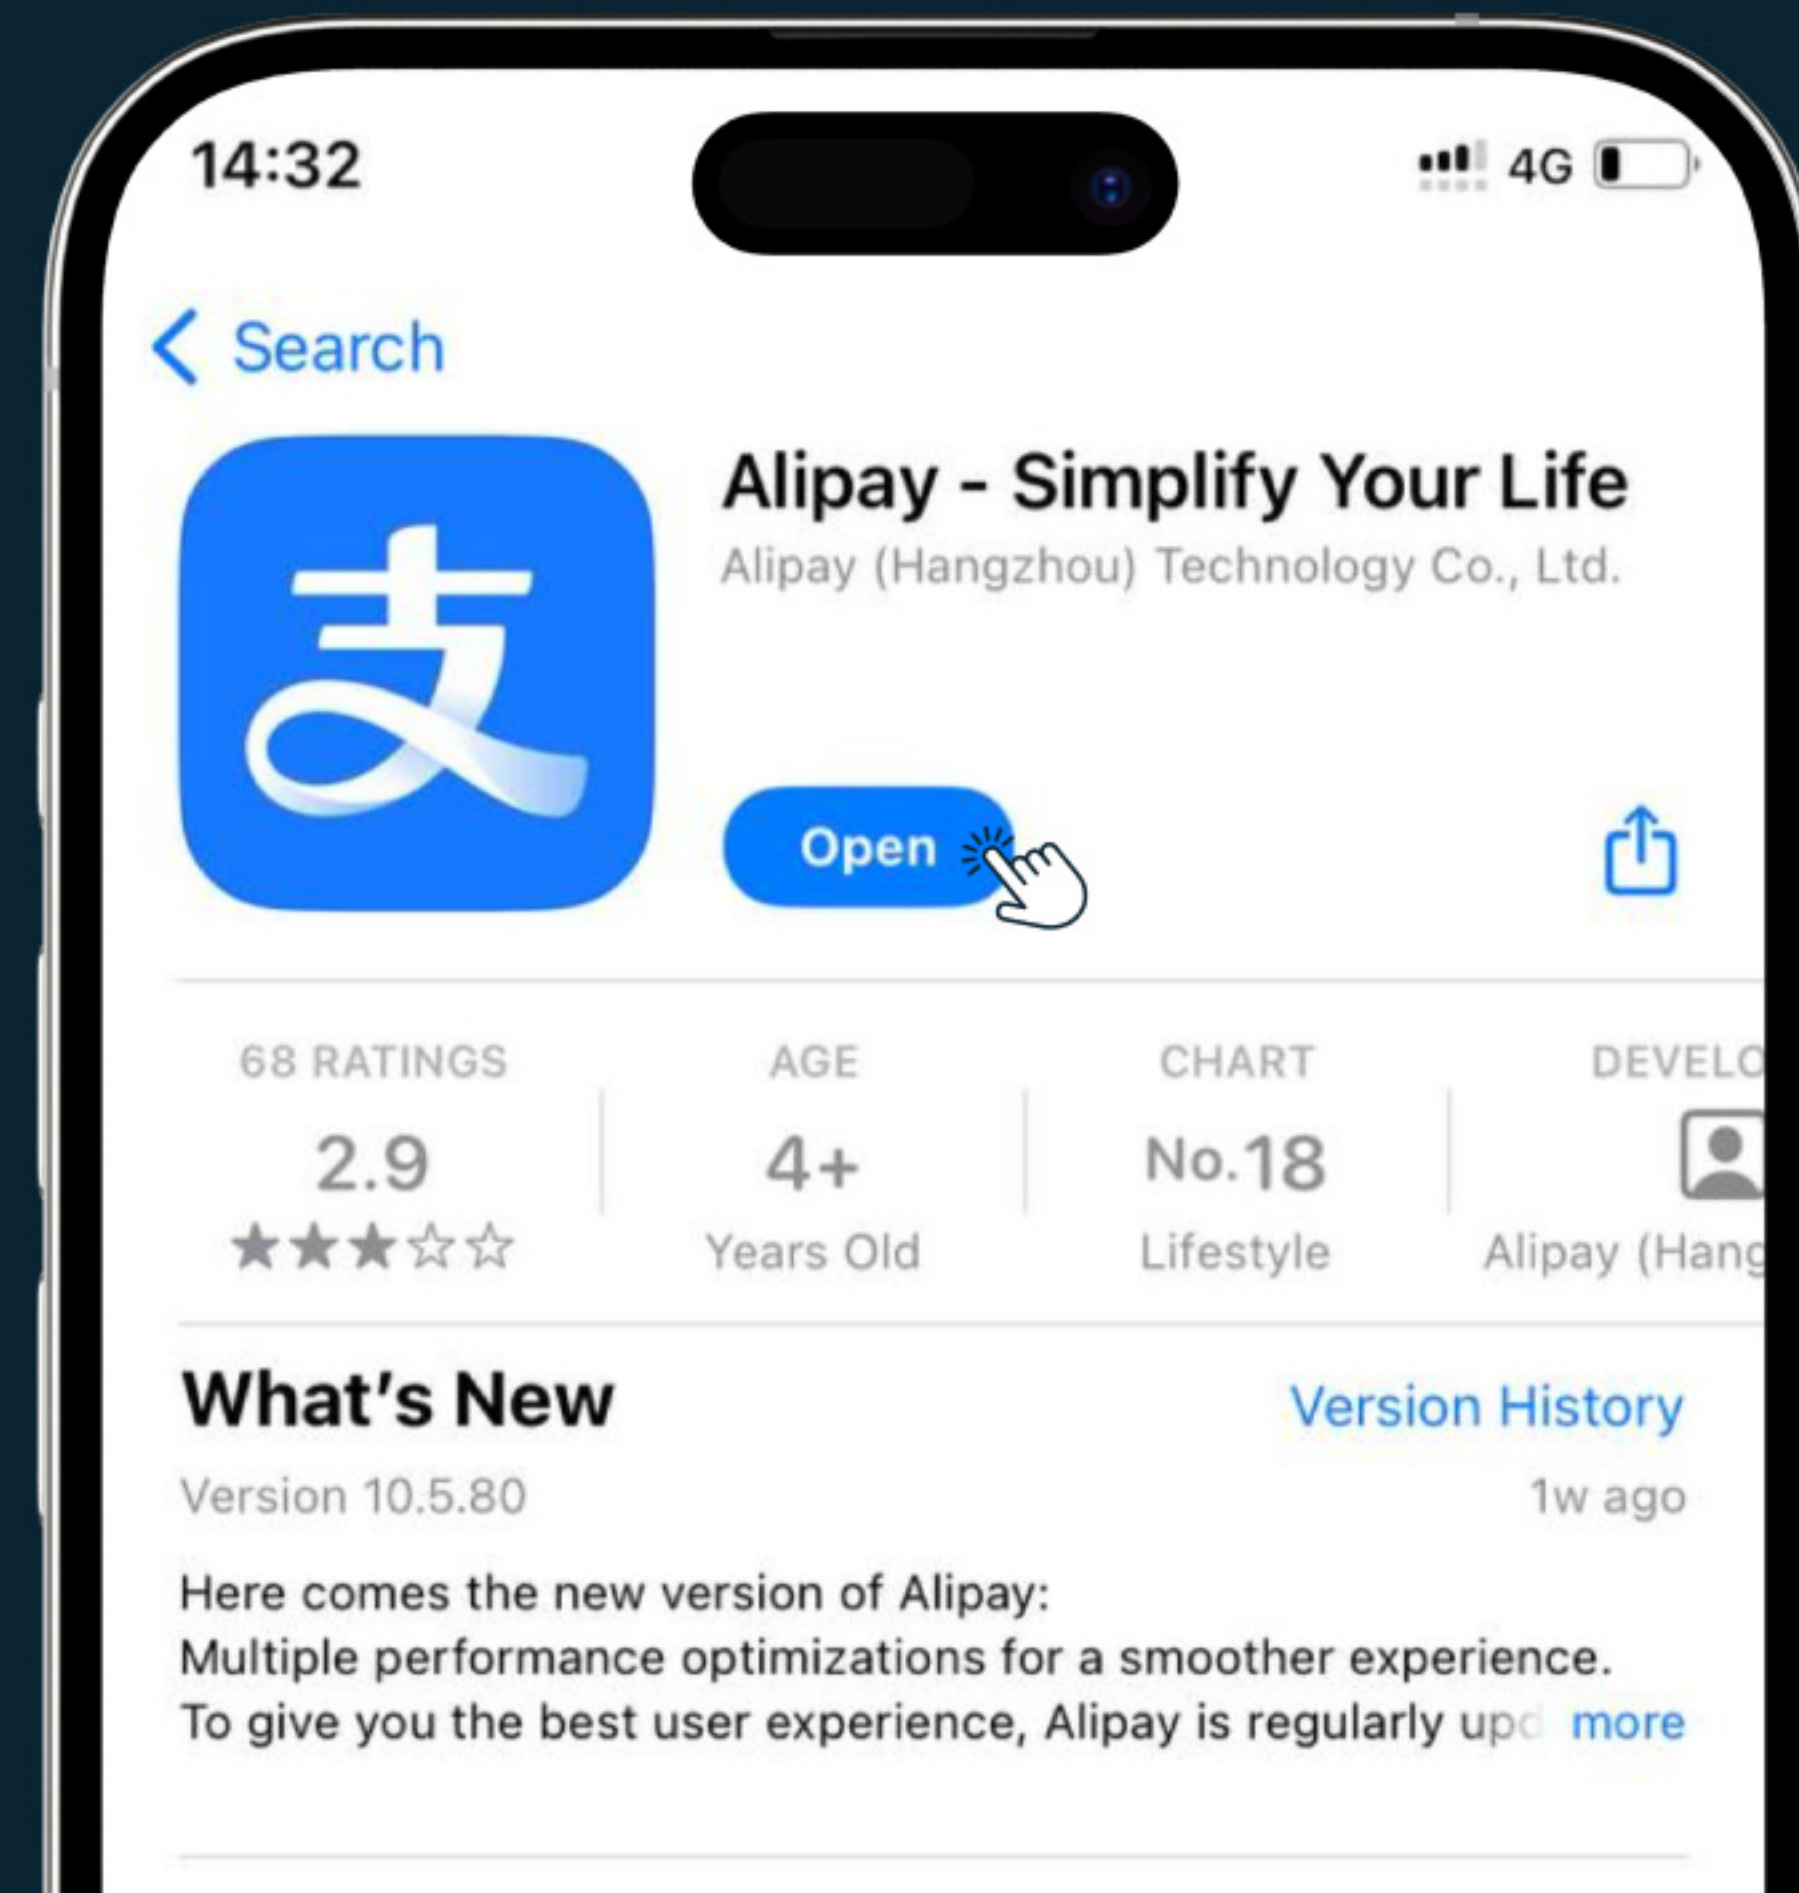

CREATING AN ALIPAY ACCOUNT

The account creation process is the same as in the Taobao instruction.

1. 1 Find the Alipay app in the App Store and download it.