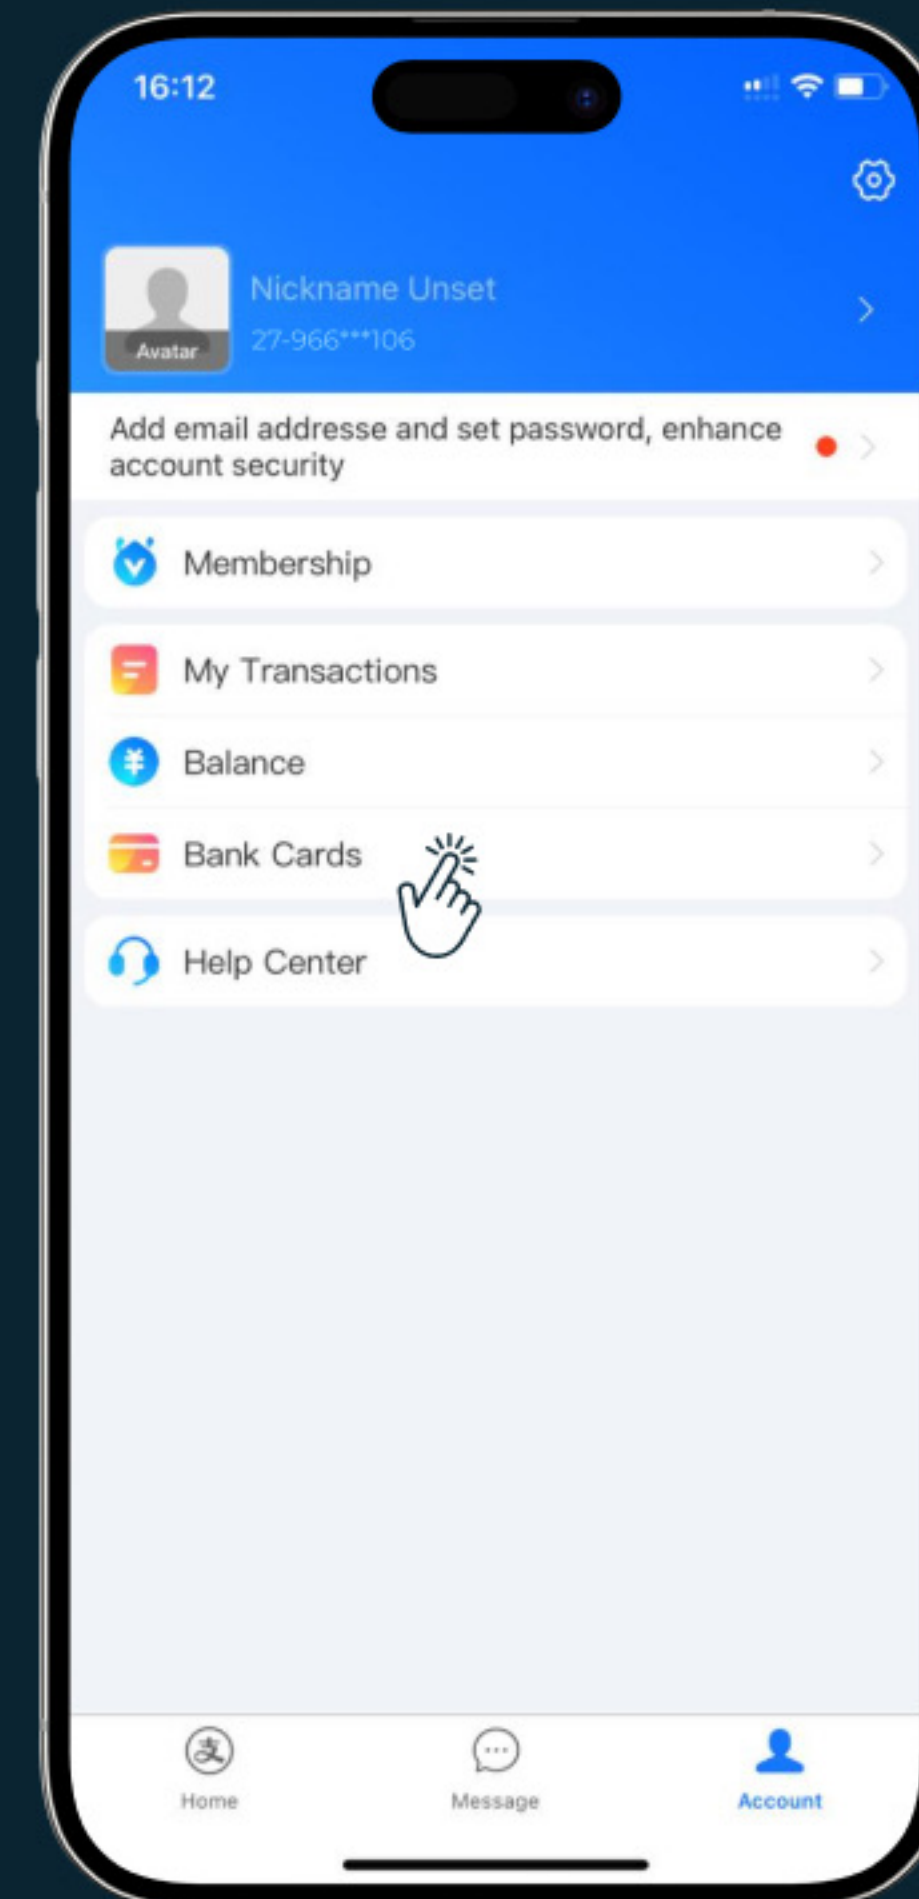

ADDING A BANK CARD TO ALIPAY

Meest
China

1. 1 Go to the "Account" section
2. 2 Under "Bank Cards", click on "Add Card"