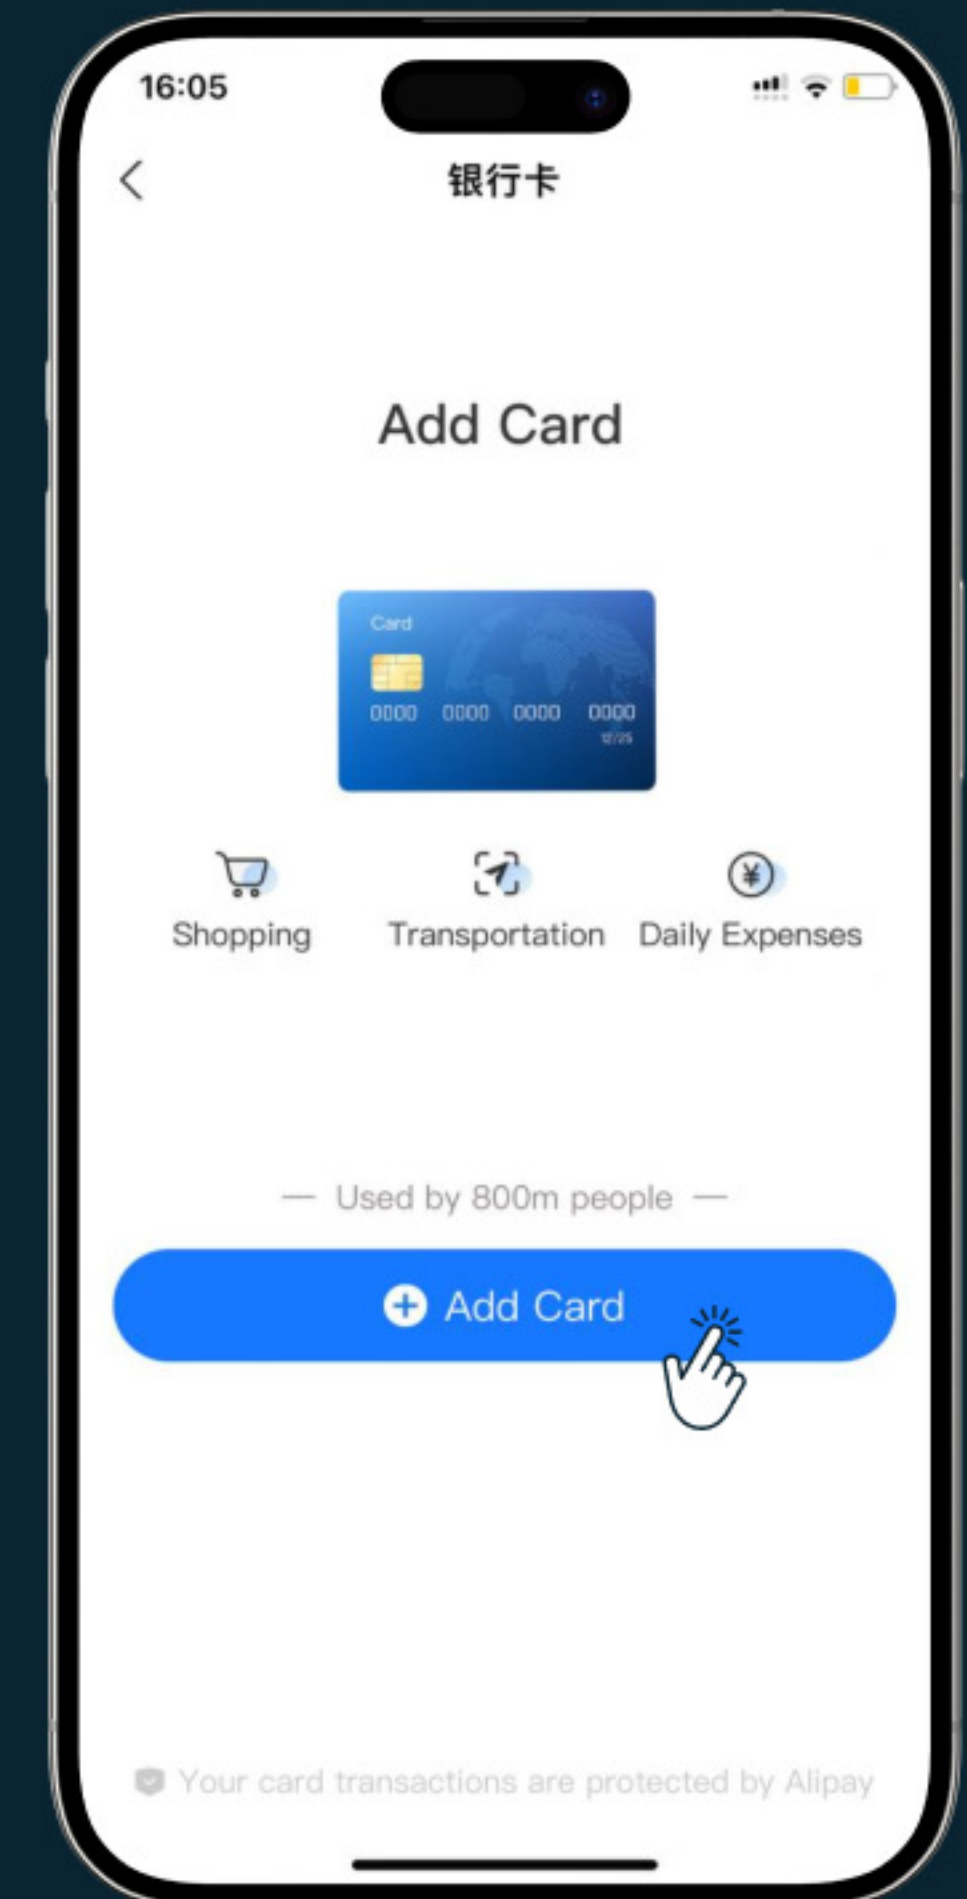

You have set up the payment password!

ADDING A BANK CARD TO ALIPAY

Meest
China

- 1 Go to the "Account"  section
- 2 Under "Bank Cards",  click on "Add Card"

ADDING A BANK CARD TO ALIPAY

Meest
China

3 Enter the card details