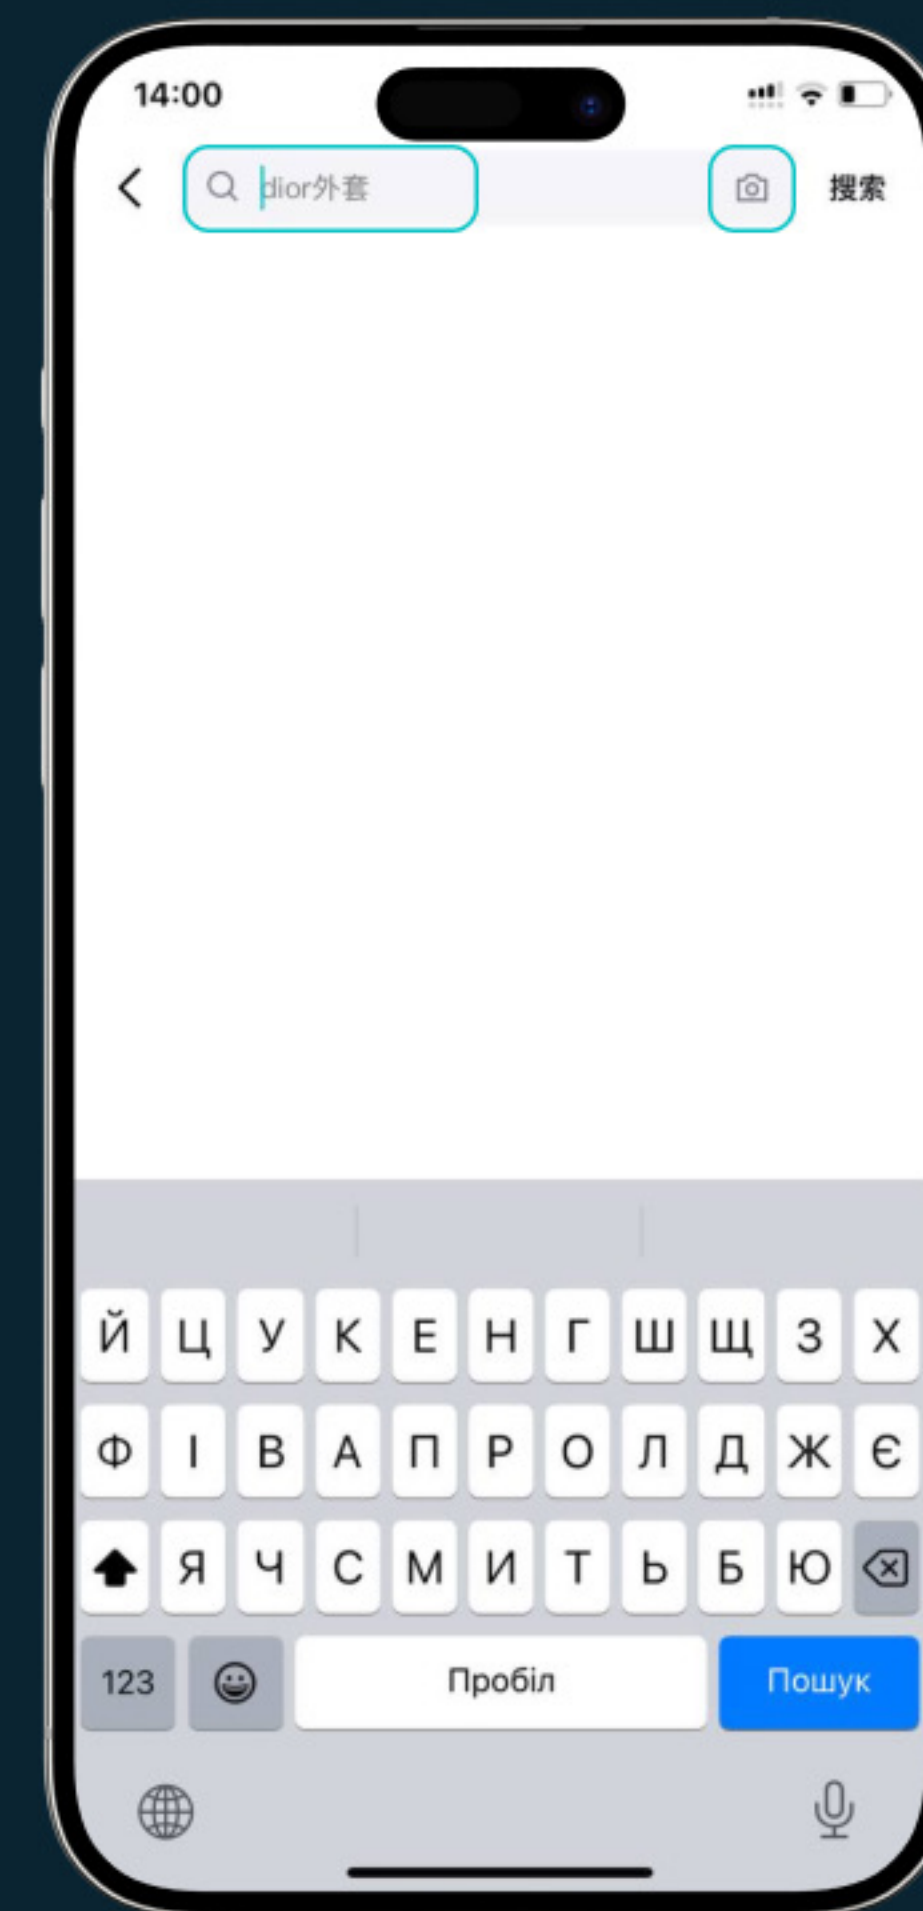

PLATFORM INTERFACE

Meest
China

THE SECOND TAB  is responsible for purchasing products on POIZON.

Product search is possible:

1. By product categories

推荐 鞋类 潮服 手表 包袋 配饰 潮 分类

2. By search feed, where you can conveniently find your favorite brand without using characters

Q dior外套

3. By photo 

PLATFORM INTERFACE

Meest
China

There are also several handy interface features:

- ➔ Navigating through categories is available by swiping right and left.
- ➔ The platform has an adapted English search, unlike other Chinese domestic platforms.
- ➔ There are convenient filters for product search. You can select brand, size, year of collection release, seasonality, and material.