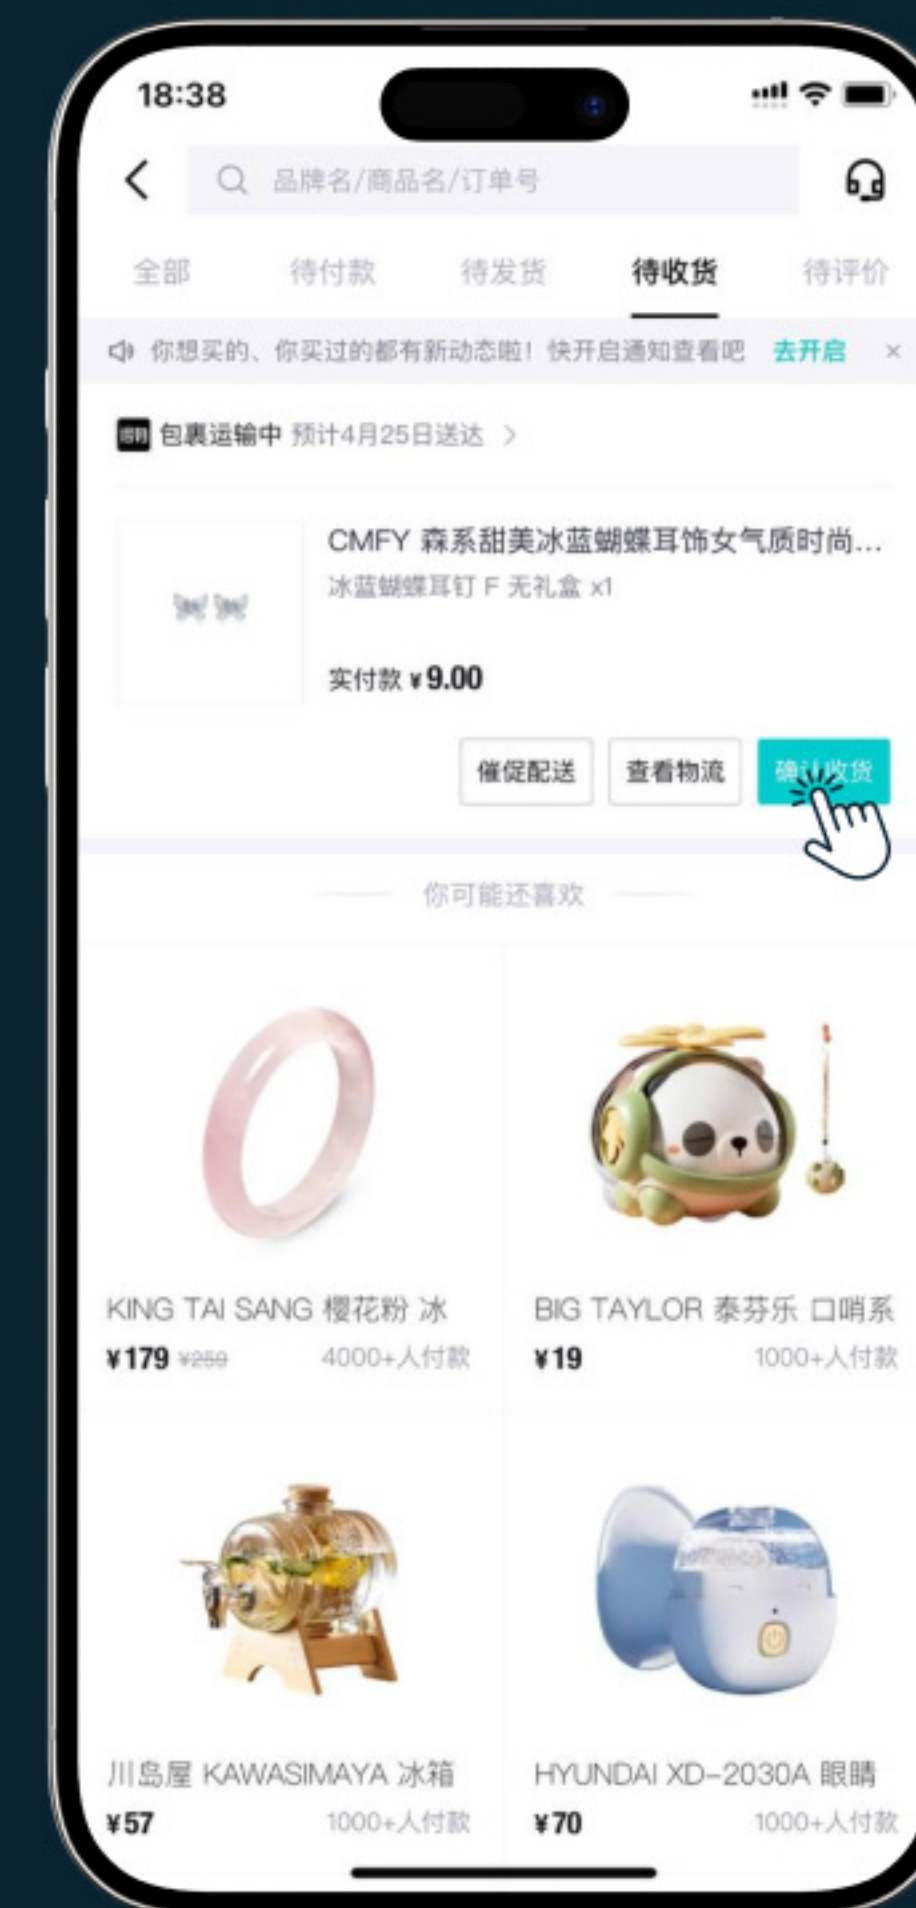

TRACKING NUMBER OF THE DISPATCHED ITEM

Meest
China

As soon as the seller ships your item, you can find the tracking number in the profile tab:

1. 1 Go to the "shipped items" section
2. 2 Choose the item