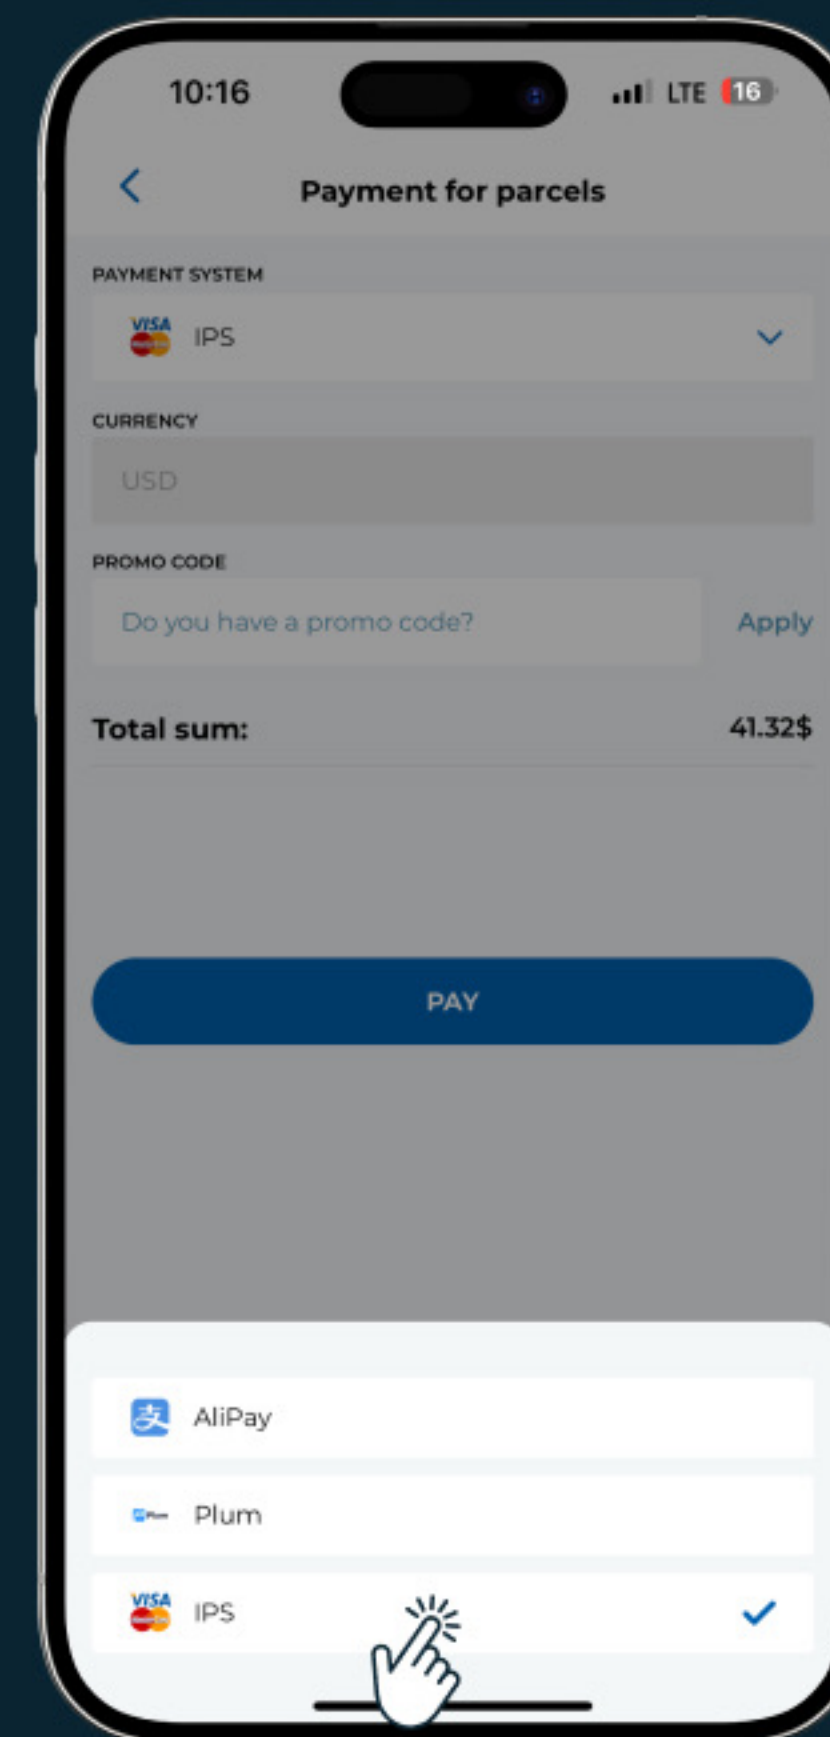

- ➔ Click on the "Pay to the Parcel" button and select the relevant parcel

 Pay to the parcel

- ➔ In the parcel payment window, choose the IPS payment system

- ➔ If you have a promo code, enter it and apply it

PROMO CODE

Do you have a promo code?

Apply

- ➔ Click the "Pay" button

PAYMENT FOR THE PARCEL

➔ Pay for the shipping cost using Apple Pay or enter your payment details

Congratulations, you have successfully paid for the shipping cost of the parcel. Your parcel will soon arrive in your country.